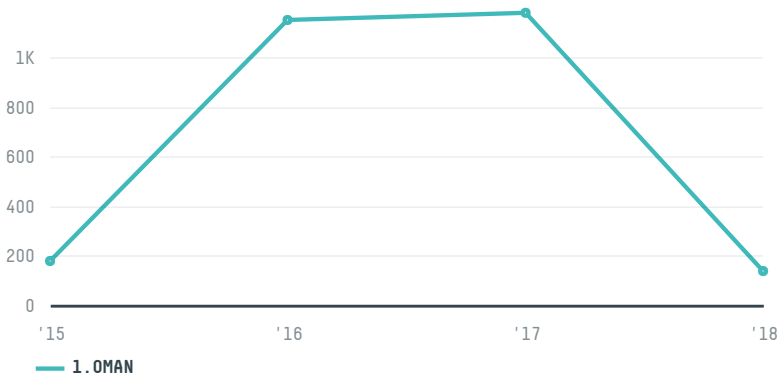

TOP DESTINATION COUNTRIES OF CHICKEN IMPORTED BY AL AMEEN STORES & REFRIGERATION LLC:

□ N/A <5K >5K >100K >300K >1M