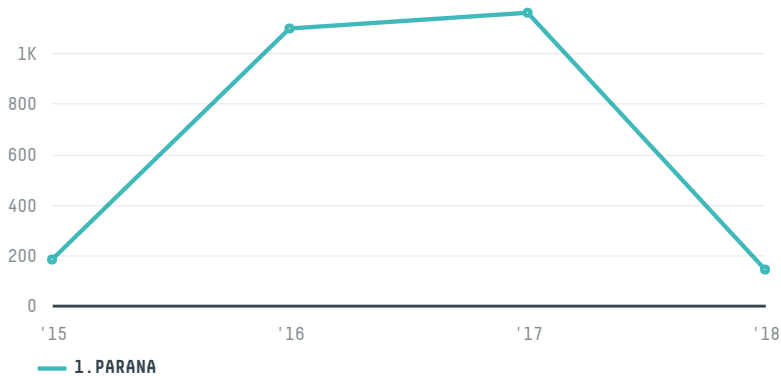

BIOME	SOY DEFORESTATION RISK FOR FEED	CO2 EMISSIONS RISK FROM SOY DEFORESTATION FOR FEED
MATA ATLANTICA	0ha	0t CO2

MUNICIPALITY	SOY DEFORESTATION RISK FOR FEED	CO2 EMISSIONS RISK FROM SOY DEFORESTATION FOR FEED
ITAPEJARA D'OESTE	0ha	0t CO2

COMPARING COMPANIES IMPORTING CHICKEN FROM BRAZIL IN 2018