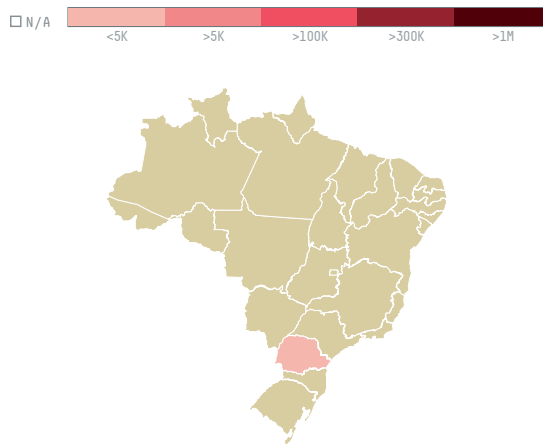

trase

AL AMEEN STORES & REFRIGERATION LLC

ACTIVITY	COMMODITY	COUNTRY	YEAR
Importer	Chicken	Brazil	2018

AL AMEEN STORES & REFRIGERATION LLC was the 399th largest importer of chicken from BRAZIL in 2018, accounting for 140 tons. This is a 88% decrease vs the previous year. As an importer, AL AMEEN STORES & REFRIGERATION LLC sources from 1 municipalities, or 0% of the chicken production municipalities. The main destination of the chicken imported by AL AMEEN STORES & REFRIGERATION LLC is OMAN, accounting for 100% of the total.

TOP DESTINATION COUNTRIES OF CHICKEN IMPORTED BY AL AMEEN STORES & REFRIGERATION LLC:

□ N/A <5K >5K >100K >300K >1M

BIOME	SOY DEFORESTATION RISK FOR FEED	CO2 EMISSIONS RISK FROM SOY DEFORESTATION FOR FEED
MATA ATLANTICA	0ha	0t CO2