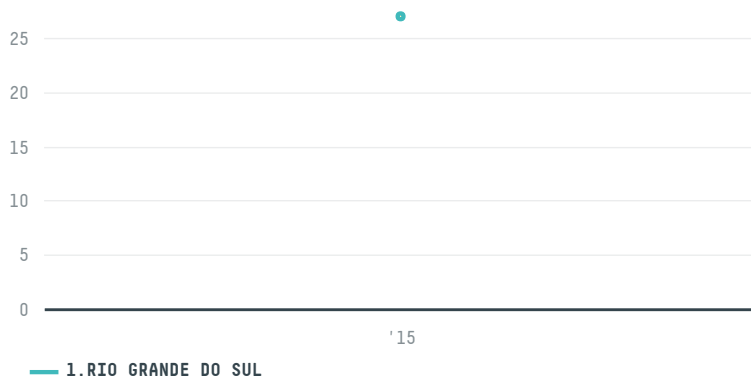

TOP DESTINATION COUNTRIES OF CHICKEN IMPORTED BY CIRKEL DIRECT SALES NV: