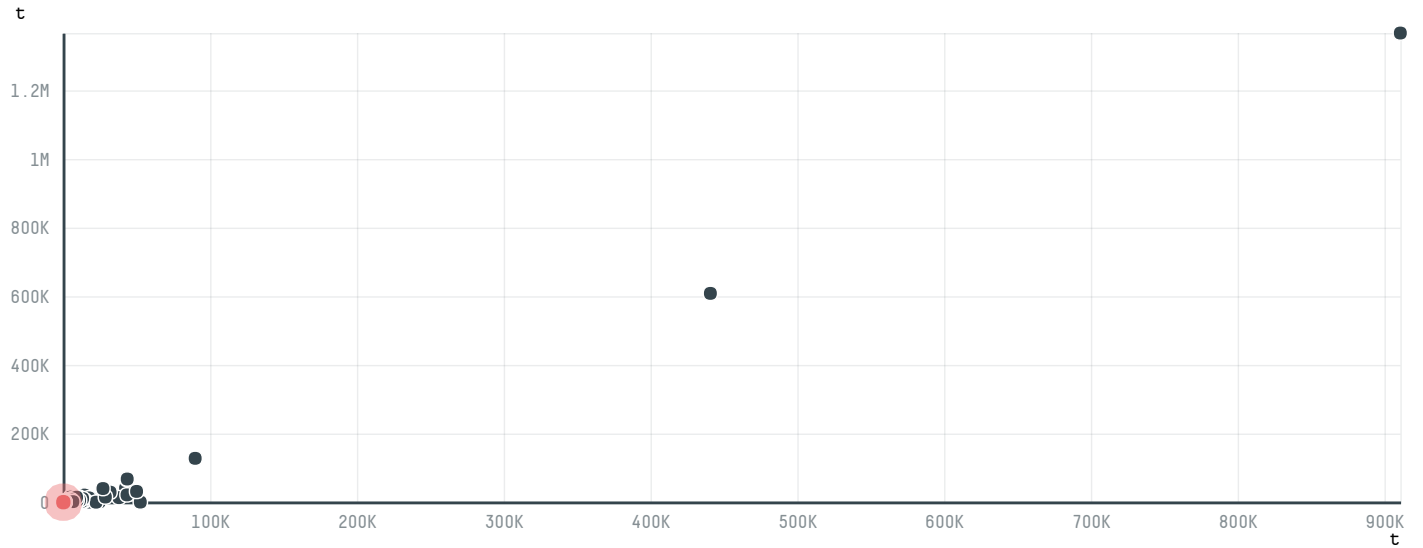

BIOME	SOY DEFORESTATION RISK FOR FEED	CO2 EMISSIONS RISK FROM SOY DEFORESTATION FOR FEED
MATA ATLANTICA	0ha	0t CO2
MUNICIPALITY	SOY DEFORESTATION RISK FOR FEED	CO2 EMISSIONS RISK FROM SOY DEFORESTATION FOR FEED
WESTFALIA	0ha	0t CO2

COMPARING COMPANIES IMPORTING CHICKEN FROM BRAZIL IN 2015

Trase is a partnership between

In collaboration with

Donors

Stockholm Environment Institute

vizzuality

The Global Environment Facility

WWF

Europe

This website uses cookies to provide you with an improved user experience. By continuing to browse this site, you consent to the use of cookies and similar technologies. Please visit our [privacy policy](#) for further details.

I AGREE