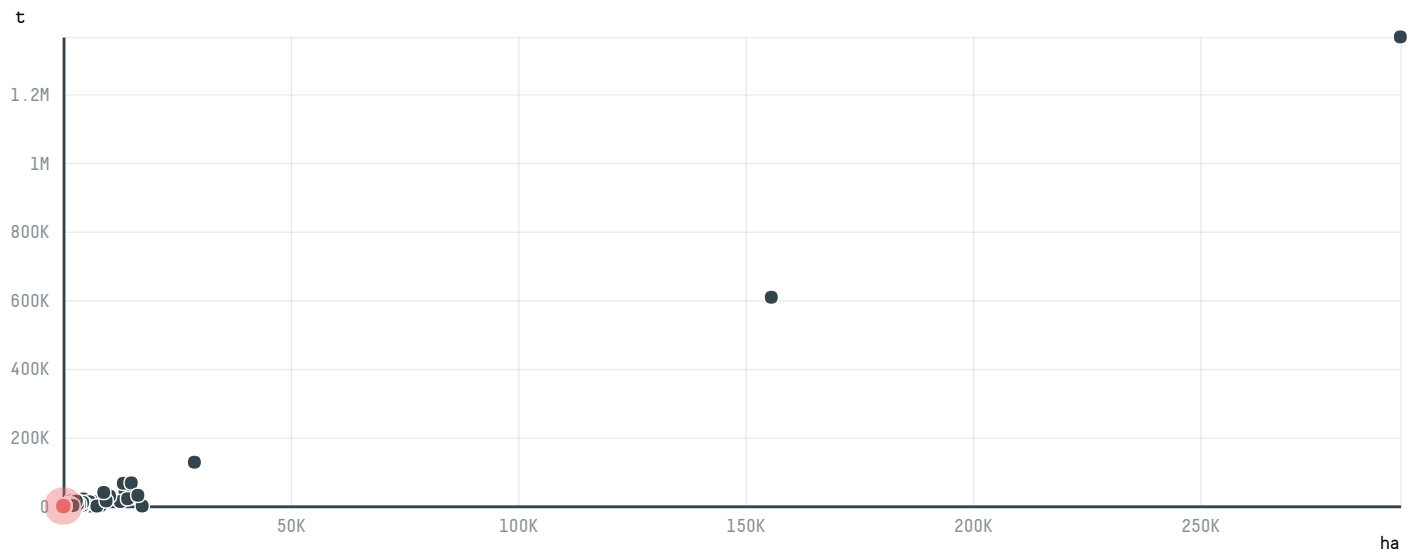

BIOME	SOY DEFORESTATION RISK FOR FEED	CO2 EMISSIONS RISK FROM SOY DEFORESTATION FOR FEED
MATA ATLANTICA	0ha	0t CO2
MUNICIPALITY	SOY DEFORESTATION RISK FOR FEED	CO2 EMISSIONS RISK FROM SOY DEFORESTATION FOR FEED
WESTFALIA	0ha	0t CO2

COMPARING COMPANIES IMPORTING CHICKEN FROM BRAZIL IN 2015

Trase is a partnership between

In collaboration with

Donors

Stockholm Environment Institute

vizzuality

The Global Environment Facility

WWF

Europe

This website uses cookies to provide you with an improved user experience. By continuing to browse this site, you consent to the use of cookies and similar technologies. Please visit our [privacy policy](#) for further details.

I AGREE