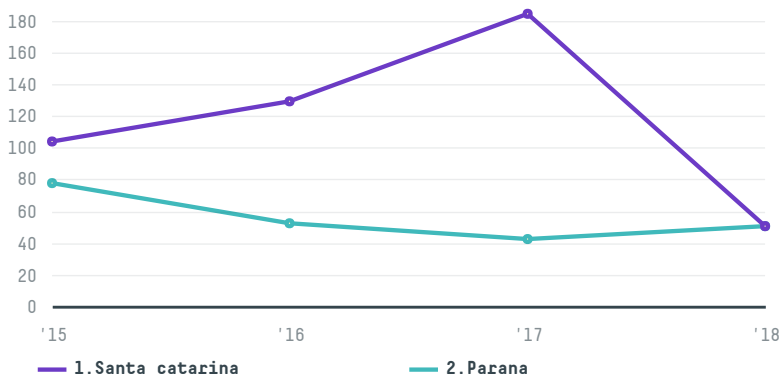

TOP DESTINATION COUNTRIES OF CHICKEN IMPORTED BY GORHAK TRADE LTD: