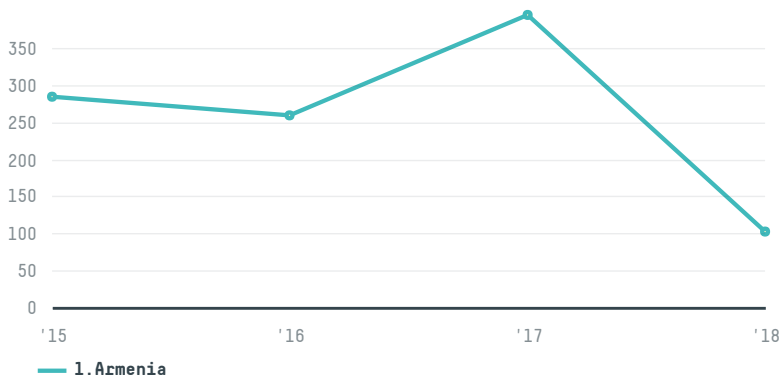

TOP DESTINATION COUNTRIES OF CHICKEN IMPORTED BY GORHAK TRADE LTD: