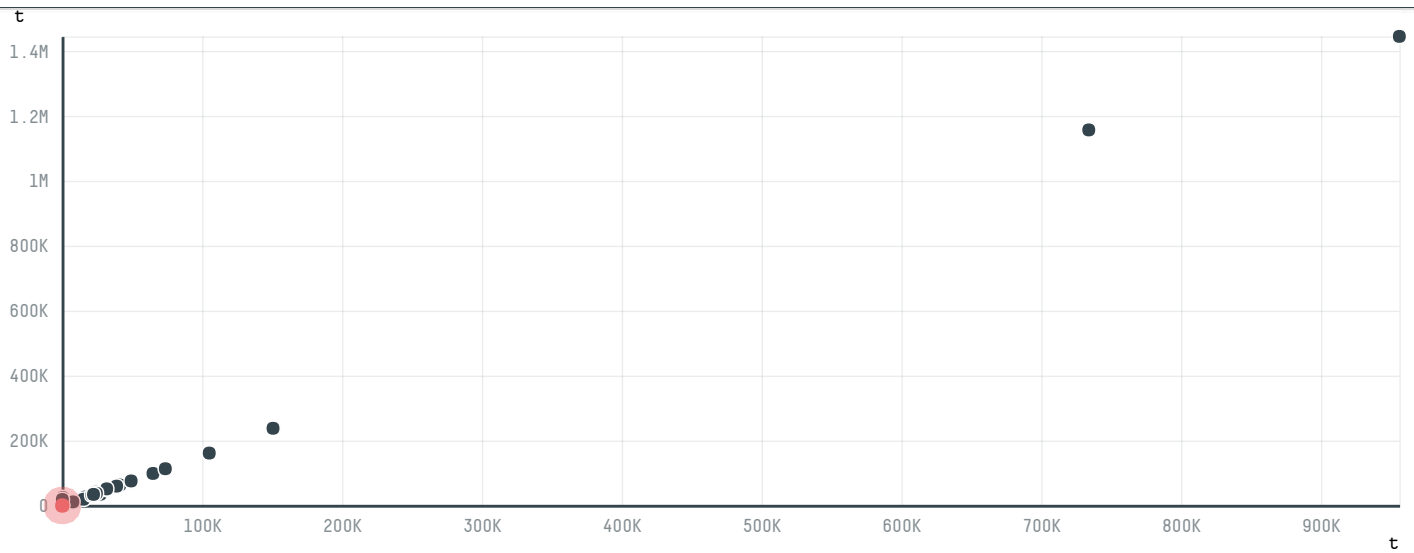

Trase is a partnership between

In collaboration with

and many other organizations and individuals.

Donors

[Terms of Use](#) · [Privacy policy](#) · [Cookie policy](#) · [Contact us](#)

This website uses cookies to provide you with an improved user experience. By continuing to browse this site, you consent to the use of cookies and similar technologies. Please visit our [privacy policy](#) for further details.

I AGREE