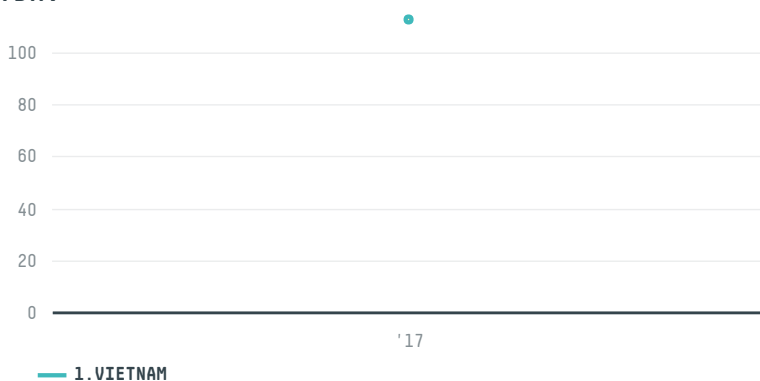

TOP DESTINATION COUNTRIES OF CHICKEN EXPORTED BY WAX BRASIL COMERCIO IMPORTACAO E EXPORTACAO LTDA:

COMPARING COMPANIES EXPORTING CHICKEN FROM BRAZIL IN 2017