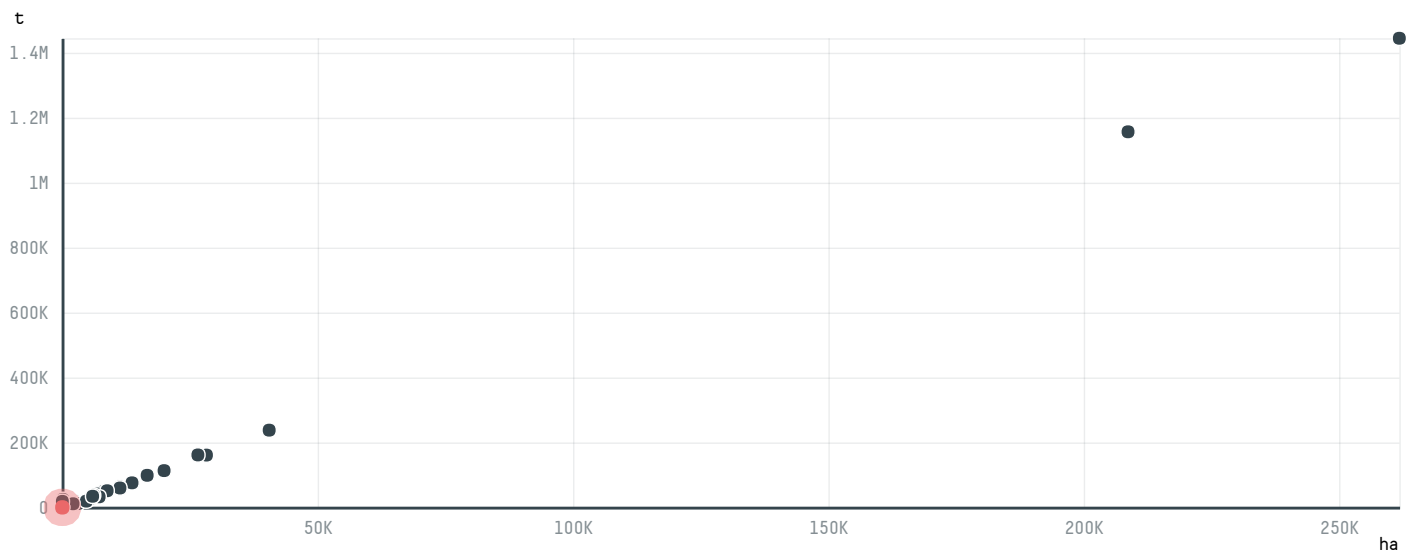

Trase is a partnership between

In collaboration with

and many other organizations and individuals.

Donors

[Terms of Use](#) · [Privacy policy](#) · [Cookie policy](#) · [Contact us](#)

This website uses cookies to provide you with an improved user experience. By continuing to browse this site, you consent to the use of cookies and similar technologies. Please visit our [privacy policy](#) for further details.

I AGREE