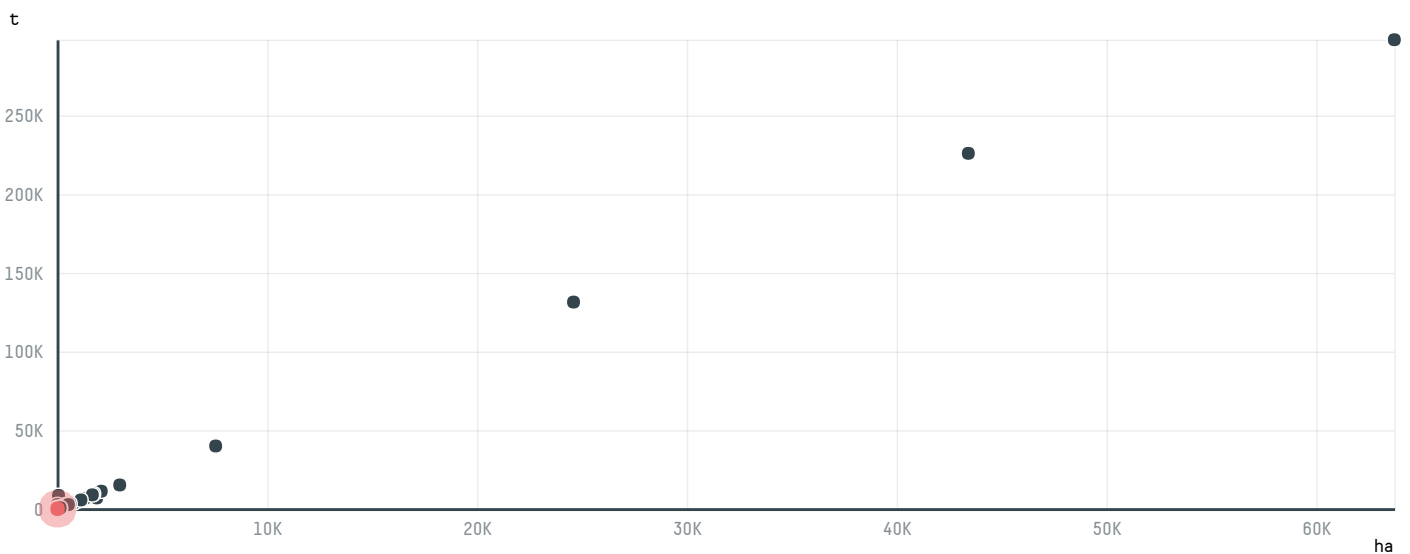

BIOME	SOY DEFORESTATION RISK FOR FEED	CO2 EMISSIONS RISK FROM SOY DEFORESTATION FOR FEED
MATA ATLANTICA	0ha	0.2t CO2

MUNICIPALITY	SOY DEFORESTATION RISK FOR FEED	CO2 EMISSIONS RISK FROM SOY DEFORESTATION FOR FEED
GUARACI	0ha	0.2t CO2
SABAUDIA	0ha	0t CO2

COMPARING COMPANIES IMPORTING CHICKEN FROM BRAZIL IN 2018

Trase is a partnership between

In collaboration with

Donors

This website uses cookies to provide you with an improved user experience. By continuing to browse this site, you consent to the use of cookies and similar technologies. Please visit our [privacy policy](#) for further details.

I AGREE