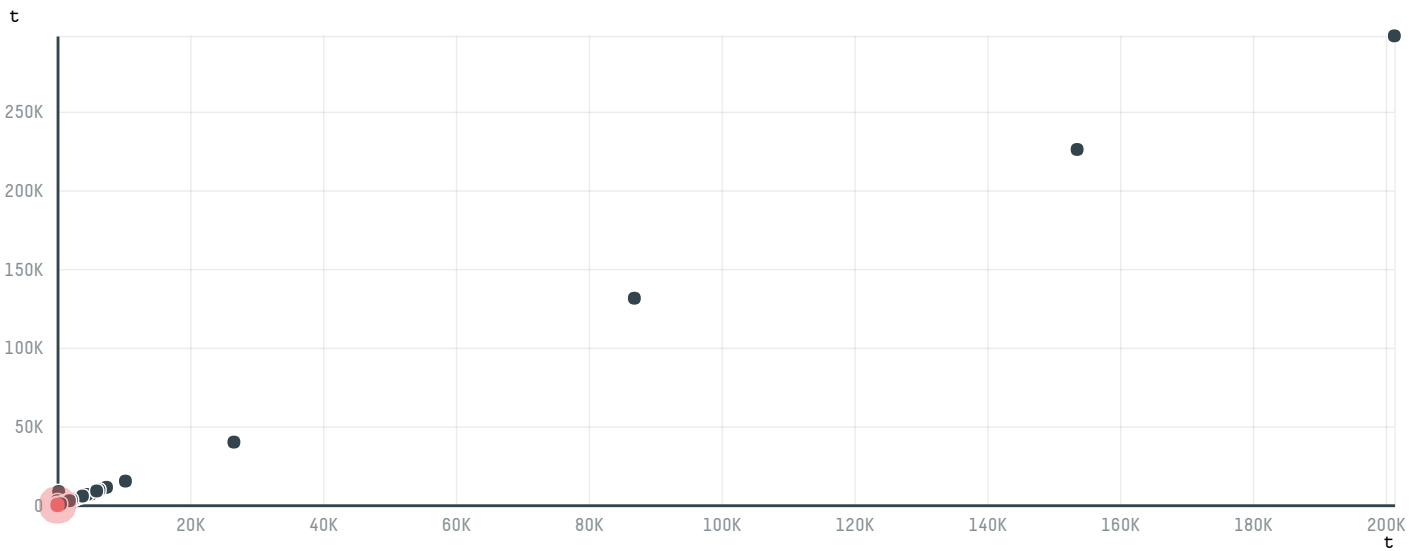

BIOME	SOY DEFORESTATION RISK FOR FEED	CO2 EMISSIONS RISK FROM SOY DEFORESTATION FOR FEED
MATA ATLANTICA	0ha	0.2t CO2

MUNICIPALITY	SOY DEFORESTATION RISK FOR FEED	CO2 EMISSIONS RISK FROM SOY DEFORESTATION FOR FEED
GUARACI	0ha	0.2t CO2
SABAUDIA	0ha	0t CO2

COMPARING COMPANIES IMPORTING CHICKEN FROM BRAZIL IN 2018

Trase is a partnership between

In collaboration with

Donors

This website uses cookies to provide you with an improved user experience. By continuing to browse this site, you consent to the use of cookies and similar technologies. Please visit our [privacy policy](#) for further details.

I AGREE