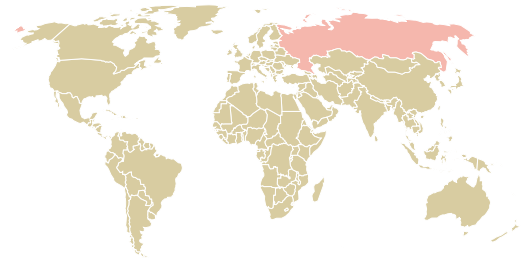

TOP DESTINATION COUNTRIES OF CHICKEN IMPORTED BY 000 MEAT FABRIQUE INN 7814355615: