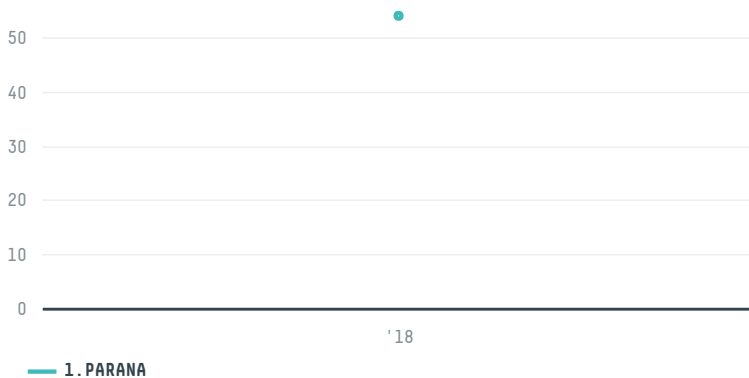

TOP DESTINATION COUNTRIES OF CHICKEN IMPORTED BY 000 MEAT FABRIQUE INN 7814355615: