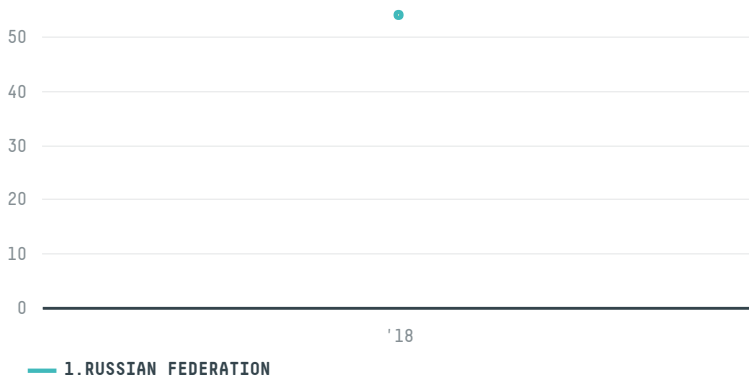

TOP DESTINATION COUNTRIES OF CHICKEN IMPORTED BY 000 MEAT FABRIQUE INN 7814355615: