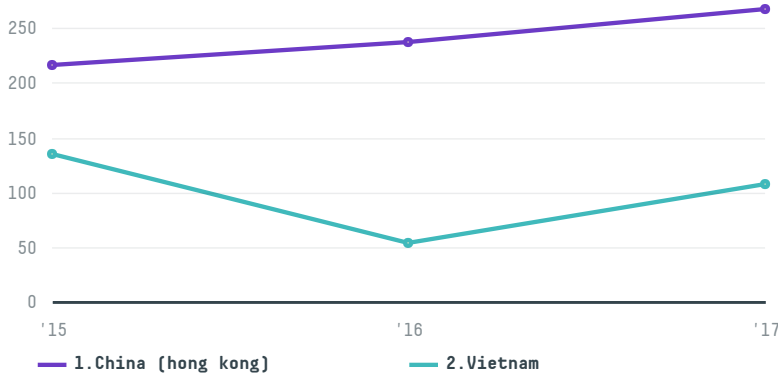

TOP DESTINATION COUNTRIES OF CHICKEN EXPORTED BY SOUTH SERVICE TRADING:

COMPARING COMPANIES EXPORTING CHICKEN FROM BRAZIL IN 2017