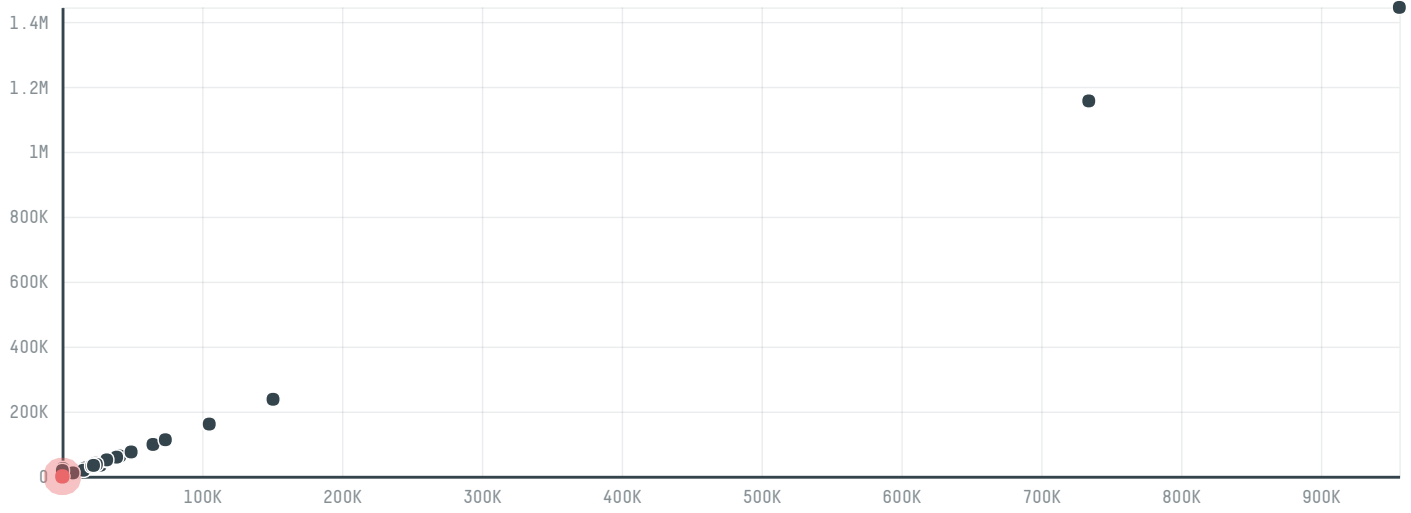

trase

South service trading

ACTIVITY
Exporter group

COMMODITY
Chicken

COUNTRY
Brazil

YEAR
2017

South service trading was the 56th largest exporter of chicken from BRAZIL in 2017, accounting for 375 tons. This is a 9% increase vs the previous year. As an exporter, South service trading sources from 1 municipalities, or 0% of the chicken production municipalities. The main destination of the chicken exported by South service trading is China (hong kong), accounting for 71% of the total.

TOP DESTINATION COUNTRIES OF CHICKEN EXPORTED BY SOUTH SERVICE TRADING:

COMPARING COMPANIES EXPORTING CHICKEN FROM BRAZIL IN 2017

Trase is a partnership between

In collaboration with

and many other organizations and individuals.