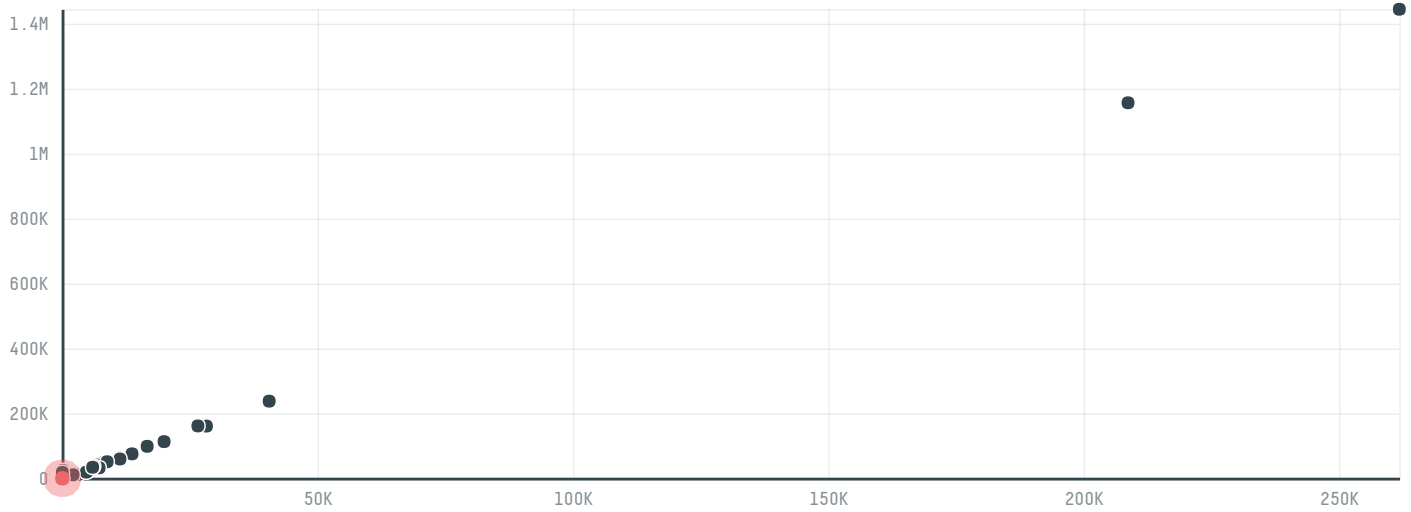

trase

South service trading

ACTIVITY
Exporter group

COMMODITY
Chicken

COUNTRY
Brazil

YEAR
2017

South service trading was the 56th largest exporter of chicken from BRAZIL in 2017, accounting for 375 tons. This is a 9% increase vs the previous year. As an exporter, South service trading sources from 1 municipalities, or 0% of the chicken production municipalities. The main destination of the chicken exported by South service trading is China (hong kong), accounting for 71% of the total.

TOP DESTINATION COUNTRIES OF CHICKEN EXPORTED BY SOUTH SERVICE TRADING:

COMPARING COMPANIES EXPORTING CHICKEN FROM BRAZIL IN 2017

Trase is a partnership between

In collaboration with

and many other organizations and individuals.