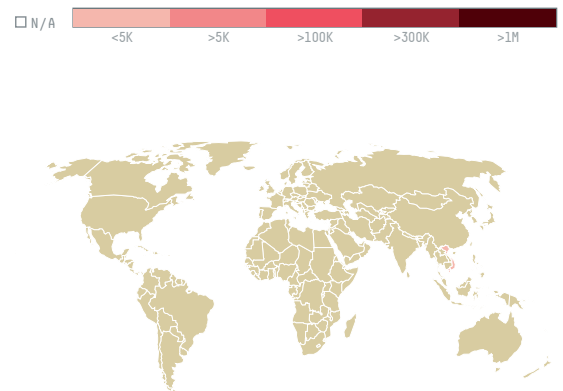

trase

South service trading

ACTIVITY
Exporter group

COMMODITY
Chicken

COUNTRY
Brazil

YEAR
2017

South service trading was the 56th largest exporter of chicken from BRAZIL in 2017, accounting for 375 tons. This is a 9% increase vs the previous year. As an exporter, South service trading sources from 1 municipalities, or 0% of the chicken production municipalities. The main destination of the chicken exported by South service trading is China (hong kong), accounting for 71% of the total.

TOP DESTINATION COUNTRIES OF CHICKEN EXPORTED BY SOUTH SERVICE TRADING:

COMPARING COMPANIES EXPORTING CHICKEN FROM BRAZIL IN 2017

Trase is a partnership between

In collaboration with

and many other organizations and individuals.