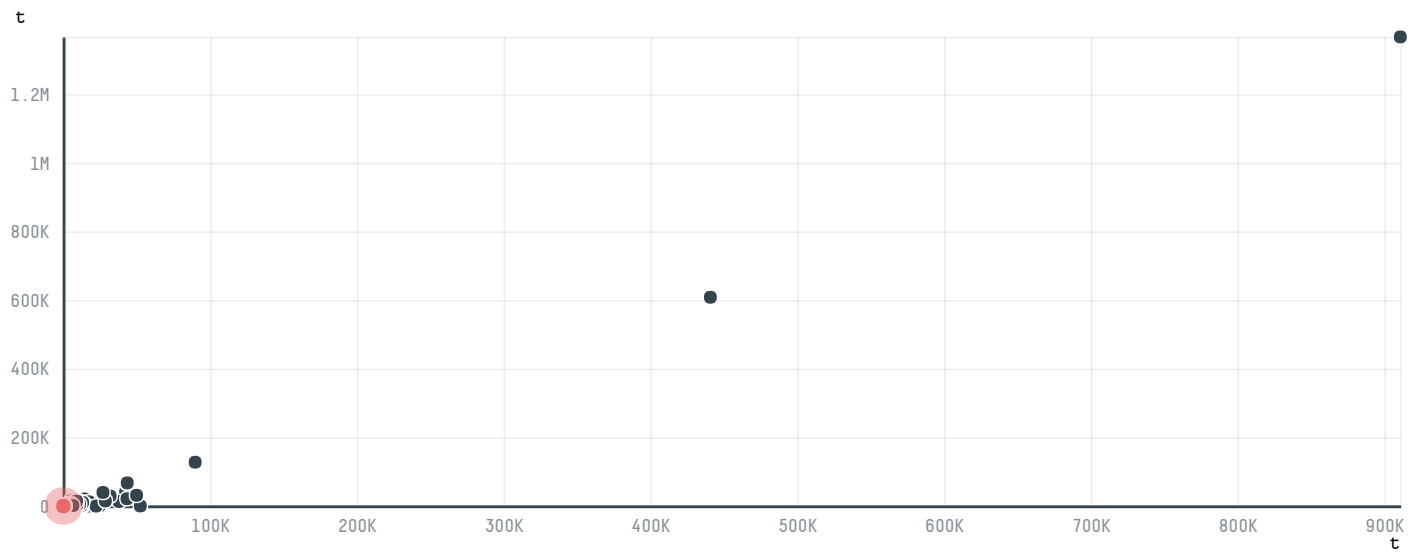

COMPARING COMPANIES IMPORTING CHICKEN FROM BRAZIL IN 2015