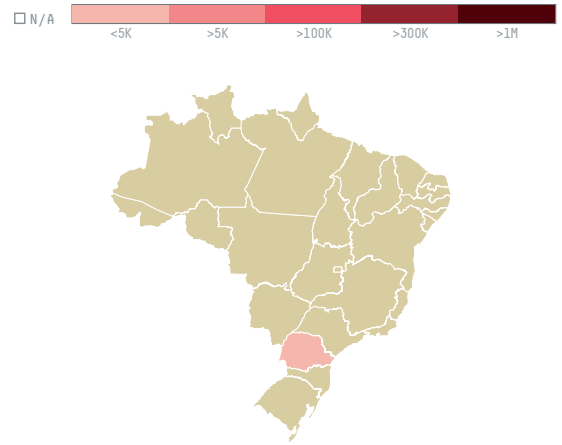

trase

GURRENTZ INTERNATIONALAC CORP.

ACTIVITY	COMMODITY	COUNTRY	YEAR
Importer	Chicken	Brazil	2015

GURRENTZ INTERNATIONALAC CORP. was the 1526th largest importer of chicken from BRAZIL in 2015, accounting for 26 tons. As an importer, GURRENTZ INTERNATIONALAC CORP. sources from 1 municipalities, or 0% of the chicken production municipalities. The main destination of the chicken imported by GURRENTZ INTERNATIONALAC CORP. is NETHERLANDS ANTILLES, accounting for 100% of the total.

TOP DESTINATION COUNTRIES OF CHICKEN IMPORTED BY GURRENTZ INTERNATIONALAC CORP. :

BIOME	SOY DEFORESTATION RISK FOR FEED	CO2 EMISSIONS RISK FROM SOY DEFORESTATION FOR FEED
MATA ATLANTICA	0ha	0t CO2

MUNICIPALITY	SOY DEFORESTATION RISK FOR FEED	CO2 EMISSIONS RISK FROM SOY DEFORESTATION FOR FEED
CASCAVEL	0ha	0t CO2