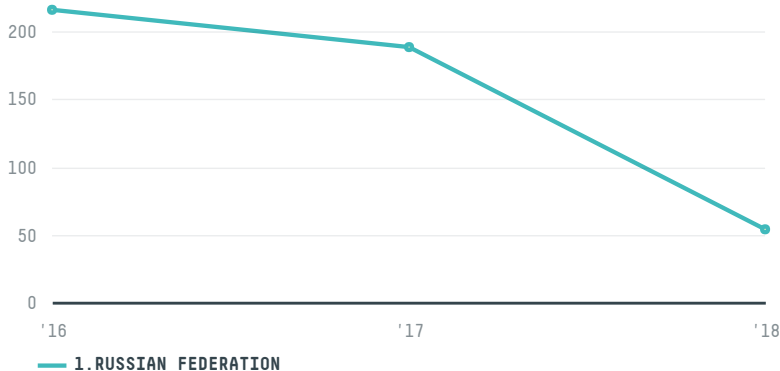

TOP DESTINATION COUNTRIES OF CHICKEN IMPORTED BY OAO KALININGRADSKIY TARNIY KOMBINAT: