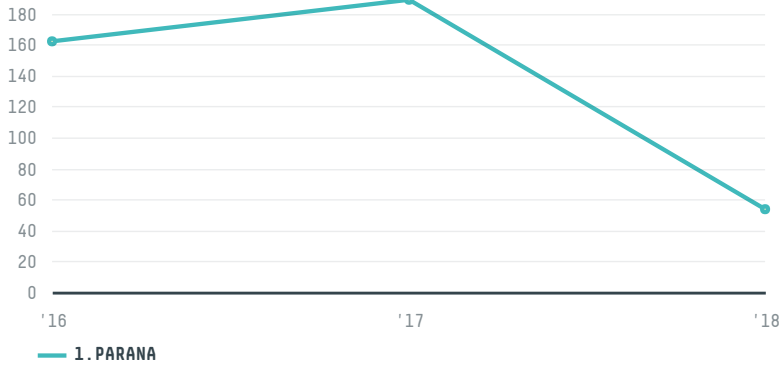

BIOME	SOY DEFORESTATION RISK FOR FEED	CO2 EMISSIONS RISK FROM SOY DEFORESTATION FOR FEED
MATA ATLANTICA	0ha	0t CO2
MUNICIPALITY	SOY DEFORESTATION RISK FOR FEED	CO2 EMISSIONS RISK FROM SOY DEFORESTATION FOR FEED
SULINA	0ha	0t CO2

COMPARING COMPANIES IMPORTING CHICKEN FROM BRAZIL IN 2018