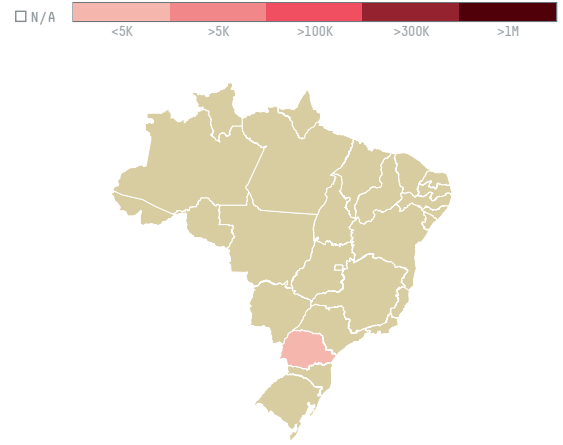

trase

OAO KALININGRADSKIY TARNIY KOMBINAT

ACTIVITY COMMODITY COUNTRY YEAR
Importer **Chicken** **Brazil** **2018**

OAO KALININGRADSKIY TARNIY KOMBINAT was the 590th largest importer of chicken from BRAZIL in 2018, accounting for 54 tons. This is a 71% decrease vs the previous year. As an importer, OAO KALININGRADSKIY TARNIY KOMBINAT sources from 1 municipalities, or 0% of the chicken production municipalities. The main destination of the chicken imported by OAO KALININGRADSKIY TARNIY KOMBINAT is RUSSIAN FEDERATION, accounting for 100% of the total.

TOP DESTINATION COUNTRIES OF CHICKEN IMPORTED BY OAO KALININGRADSKIY TARNIY KOMBINAT:

BIOME	SOY DEFORESTATION RISK FOR FEED	CO2 EMISSIONS RISK FROM SOY DEFORESTATION FOR FEED
MATA ATLANTICA	0ha	0t CO2
MUNICIPALITY	SOY DEFORESTATION RISK FOR FEED	CO2 EMISSIONS RISK FROM SOY DEFORESTATION FOR FEED
SULINA	0ha	0t CO2