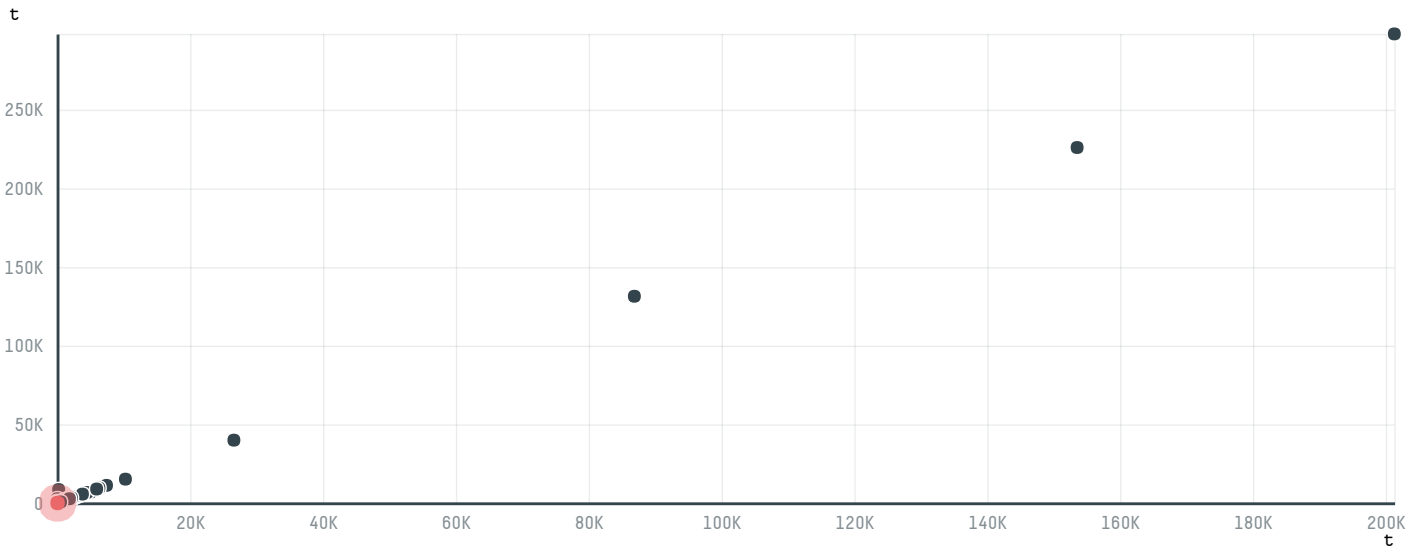

COMPARING COMPANIES IMPORTING CHICKEN FROM BRAZIL IN 2018