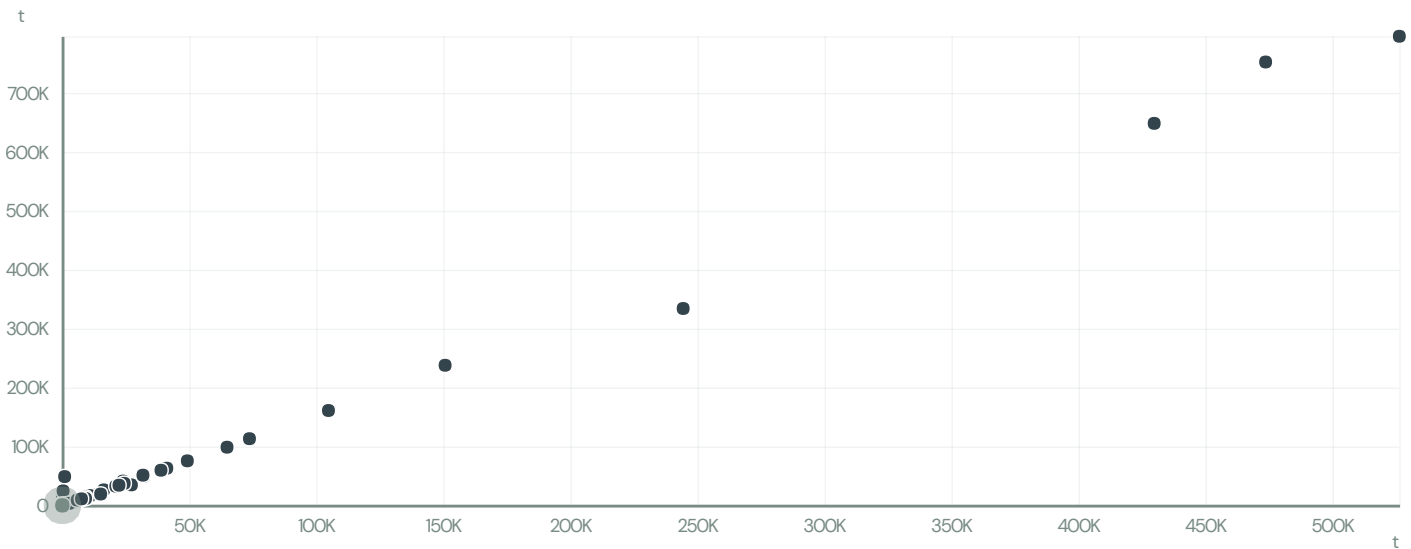

SEA OLIMPIC IMPORTACAO E EXPORTACAO EIRELI - EPP

ACTIVITY: Exporter
COMMODITY: Chicken
COUNTRY: Brazil
YEAR: 2017

SEA OLIMPIC IMPORTACAO E EXPORTACAO EIRELI - EPP was the 75th largest exporter of chicken from BRAZIL in 2017, accounting for 81 tons. As an exporter, SEA OLIMPIC IMPORTACAO E EXPORTACAO EIRELI - EPP sources from 1 municipalities, or 0% of the chicken production municipalities.

Comparing companies exporting CHICKEN from Brazil in 2017