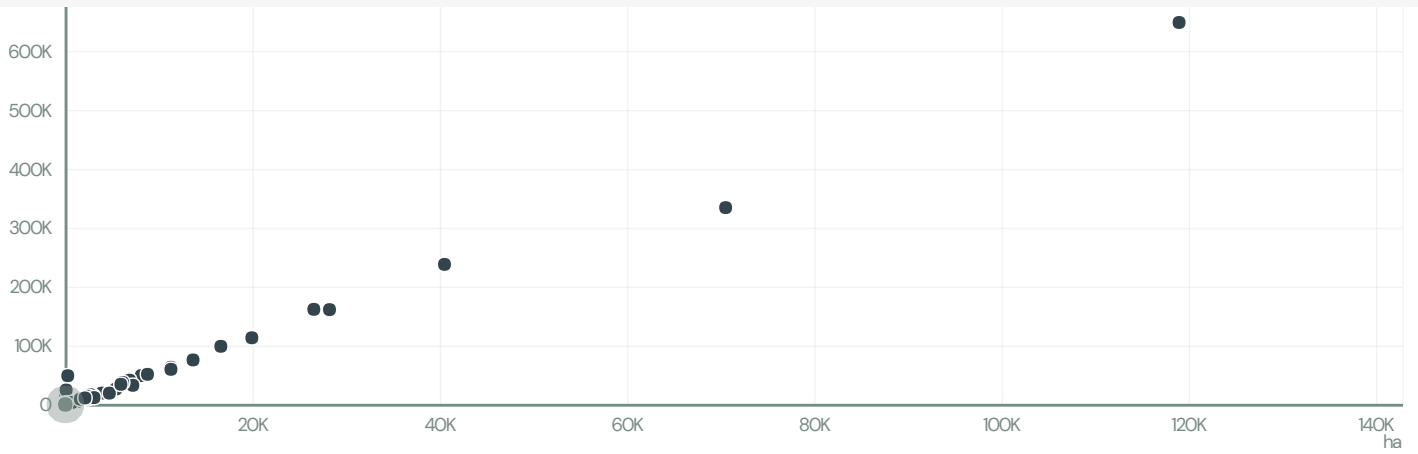

Trase is a partnership between

In close collaboration with many others.

[Click for more information about our partners and funders.](#)

Home	Supply Chains	Finance	Insights
Resources	Data Tools	Explore	Yearbook
About	Profiles	Search	Collections
Contact us	Logistics Maps	Watchlists	Publications
	Downloads	Methodology	
		FAQs	

Sign up for our Newsletter

1. twitter link
   linkedin link
   contact mail

[Terms of use](#)
[Privacy policy](#)
[Cookie policy](#)

Gordon and Betty Moore Foundation

Norway's International Climate and Forest Initiative (NICFI)

Good Growth partnership

Quadrature Climate Foundation partnership

This website uses cookies to provide you with an improved user experience. By continuing to browse this site, you consent to the use of cookies and similar technologies. Please visit our [privacy policy](#) for further details.

I understand