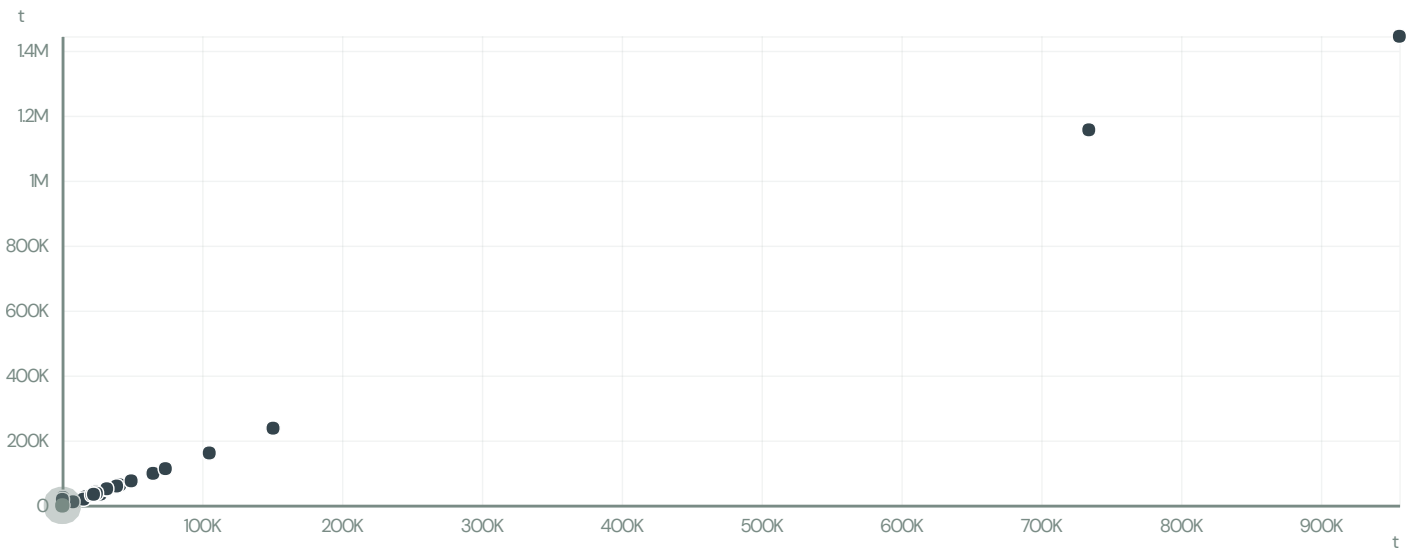

SEA OLIMPIC IMPORTACAO E EXPORTACAO EIRELI - EPP

ACTIVITY: Exporter group
COMMODITY: Chicken
COUNTRY: Brazil
YEAR: 2017

SEA OLIMPIC IMPORTACAO E EXPORTACAO EIRELI - EPP was the 70th largest exporter of chicken from BRAZIL in 2017, accounting for 81 tons. As an exporter, SEA OLIMPIC IMPORTACAO E EXPORTACAO EIRELI - EPP sources from 1 municipalities, or 0% of the chicken production municipalities.

Comparing companies exporting CHICKEN from Brazil in 2017