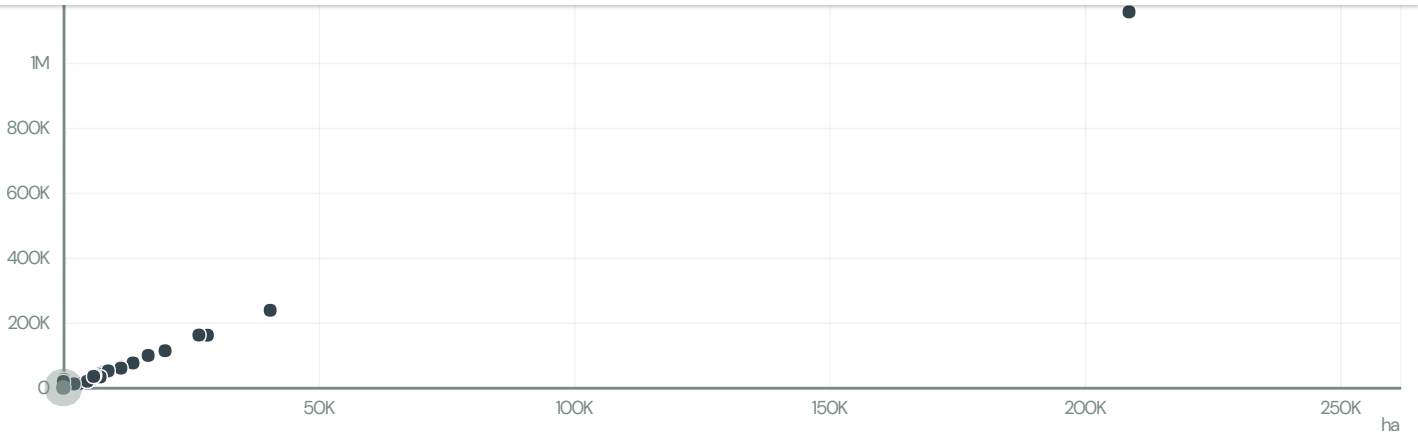

This website uses cookies to provide you with an improved user experience. By continuing to browse this site, you consent to the use of cookies and similar technologies. Please visit our [privacy policy](#) for further details.

I understand

Trase is a partnership between

In close collaboration with many others.

[Click for more information about our partners and funders.](#)

Home	Supply Chains	Finance	Insights
Resources	Data Tools	Explore	Yearbook
About	Profiles	Search	Collections
Contact us	Logistics Maps	Watchlists	Publications
	Downloads	Methodology	
		FAQs	

Sign up for our Newsletter

[twitter link](#) [linkedin link](#) [contact mail](#)

[Terms of use](#) • [Privacy policy](#) • [Cookie policy](#)

[Gordon and Betty Moore Foundation](#)

[Norway's International Climate and Forest Initiative (NICFI)](#)

[Good Growth partnership](#)

[Quadrature Climate Foundation partnership](#)