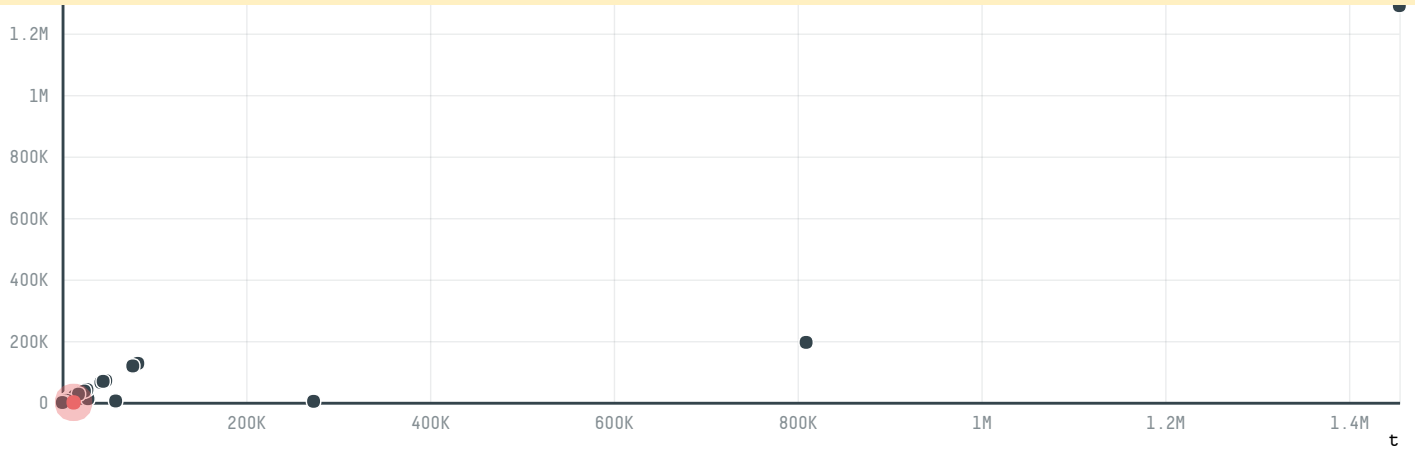

Trase is a partnership between

In close collaboration with many others.

[Click for more information about our partners and funders..](#)

Home

Resources

About

Supply Chains

Data Tools

Profiles

Logistics Maps

Downloads

Finance

Explore

Search

Watchlists

Methodology

FAQs

Insights

Yearbook

Collections

Publications

Sign up for our Newsletter

This website uses cookies to provide you with an improved user experience. By continuing to browse this site, you consent to the use of cookies and similar technologies. Please visit our [privacy policy](#) for further details.

I understand