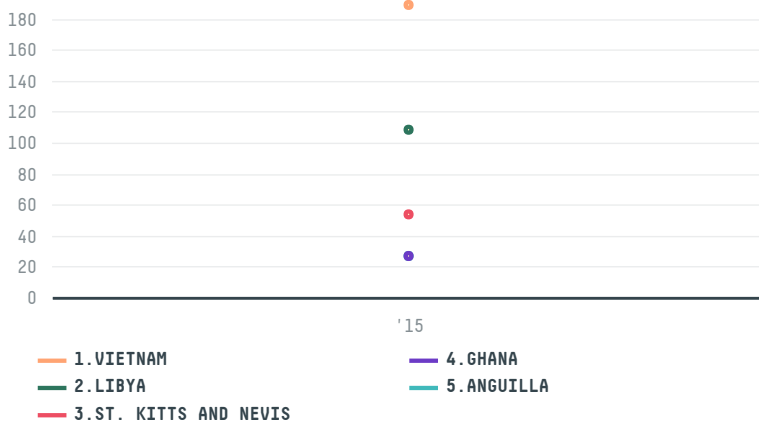

# IMPORTADORA E EXPORTADORA BOA VISTA DO SUL LTDA

ACTIVITY: **Exporter group**    COMMODITY: **Chicken**    COUNTRY: **Brazil**

YEAR: **2015**

IMPORTADORA E EXPORTADORA BOA VISTA DO SUL LTDA was the 53rd largest exporter of chicken from BRAZIL in 2015, accounting for 459 tons. As an exporter, IMPORTADORA E EXPORTADORA BOA VISTA DO SUL LTDA sources from 1 municipalities, or 0% of the chicken production municipalities. The main destination of the chicken exported by IMPORTADORA E EXPORTADORA BOA VISTA DO SUL LTDA is VIETNAM, accounting for 41% of the total.

## TOP DESTINATION COUNTRIES OF CHICKEN EXPORTED BY IMPORTADORA E EXPORTADORA BOA VISTA DO SUL LTDA: