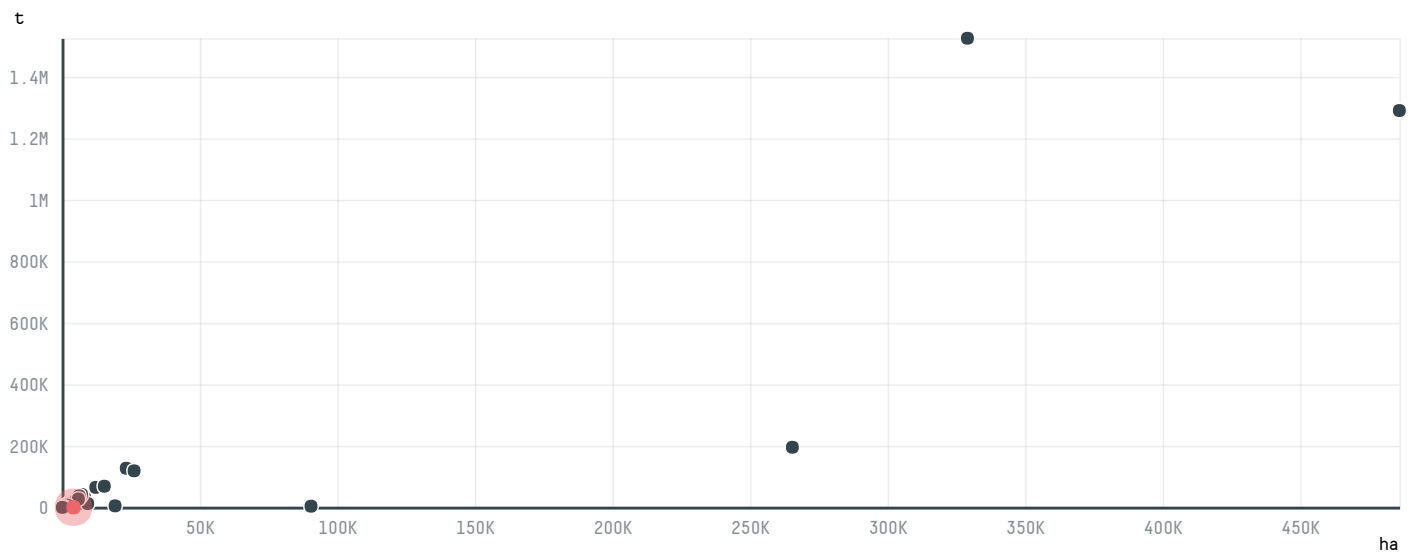

Trase is a partnership between

In close collaboration with many others.

[Click for more information about our partners and funders..](#)

Home

Resources

About

Supply Chains

Data Tools

Profiles

Logistics Maps

Downloads

Finance

Explore

Search

Watchlists

Methodology

FAQs

Insights

Yearbook

Collections

Publications

Sign up for our Newsletter

This website uses cookies to provide you with an improved user experience. By continuing to browse this site, you consent to the use of cookies and similar technologies. Please visit our [privacy policy](#) for further details.

I understand