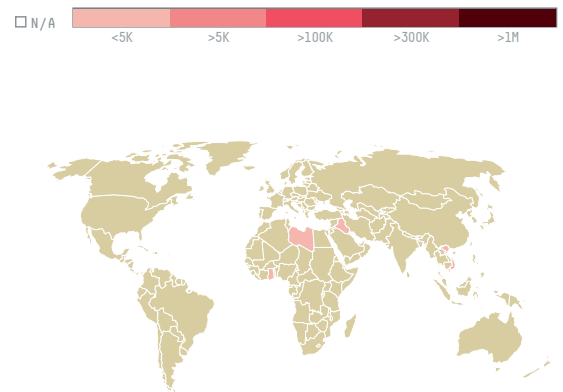

# IMPORTADORA E EXPORTADORA BOA VISTA DO SUL LTDA

ACTIVITY: **Exporter group**    COMMODITY: **Chicken**    COUNTRY: **Brazil**

YEAR: **2015**

IMPORTADORA E EXPORTADORA BOA VISTA DO SUL LTDA was the 53rd largest exporter of chicken from BRAZIL in 2015, accounting for 459 tons. As an exporter, IMPORTADORA E EXPORTADORA BOA VISTA DO SUL LTDA sources from 1 municipalities, or 0% of the chicken production municipalities. The main destination of the chicken exported by IMPORTADORA E EXPORTADORA BOA VISTA DO SUL LTDA is VIETNAM, accounting for 41% of the total.

## TOP DESTINATION COUNTRIES OF CHICKEN EXPORTED BY IMPORTADORA E EXPORTADORA BOA VISTA DO SUL LTDA: