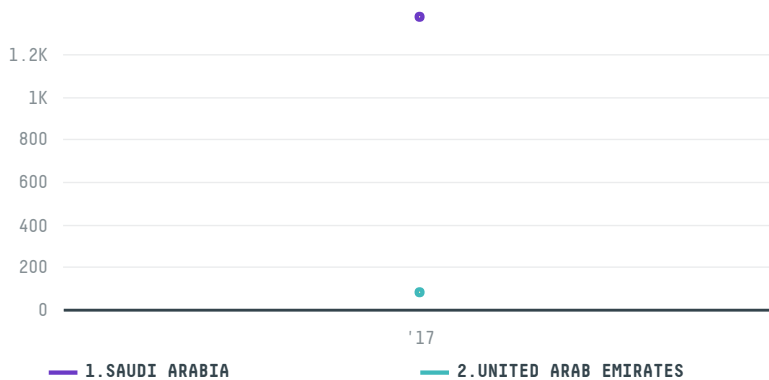

TOP DESTINATION COUNTRIES OF CHICKEN EXPORTED BY BRASCOPA COMERCIAL E LOGISTICA LTDA:

Legend for map: ☐ N/A   <5K   >5K   >100K   >300K   >1M