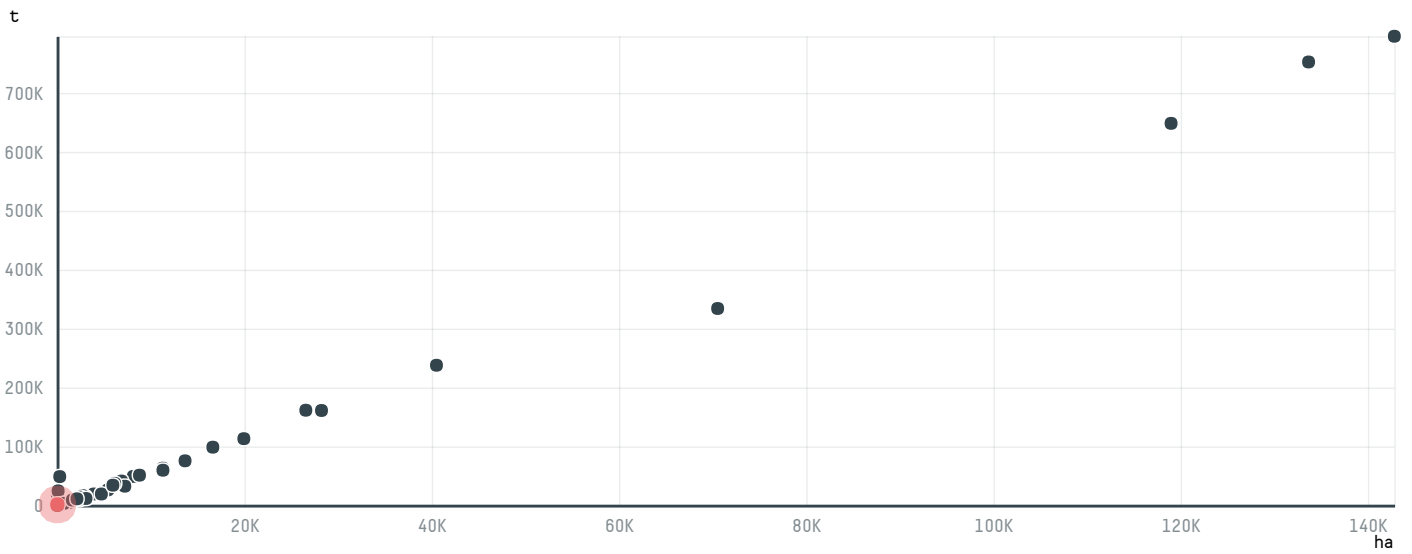

Trase is a partnership between

In collaboration with

and many other organizations and individuals.

Donors

[Terms of Use](#) · [Privacy policy](#) · [Cookie policy](#) · [Contact us](#)

This website uses cookies to provide you with an improved user experience. By continuing to browse this site, you consent to the use of cookies and similar technologies. Please visit our [privacy policy](#) for further details.

I AGREE