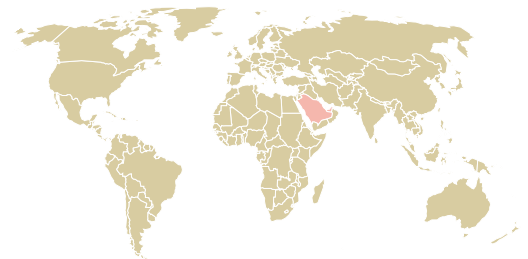

## BRASCOPA COMERCIAL E LOGISTICA LTDA

ACTIVITY      COMMODITY      COUNTRY      YEAR  
**Exporter**      **Chicken**      **Brazil**      **2017**

BRASCOPA COMERCIAL E LOGISTICA LTDA was the 53rd largest exporter of chicken from BRAZIL in 2017, accounting for 1 thousand tons. As an exporter, BRASCOPA COMERCIAL E LOGISTICA LTDA sources from 1 municipalities, or 0% of the chicken production municipalities. The main destination of the chicken exported by BRASCOPA COMERCIAL E LOGISTICA LTDA is SAUDI ARABIA, accounting for 94% of the total.

### TOP DESTINATION COUNTRIES OF CHICKEN EXPORTED BY BRASCOPA COMERCIAL E LOGISTICA LTDA:

Legend for map:  N/A      <5K      >5K      >100K      >300K      >1M