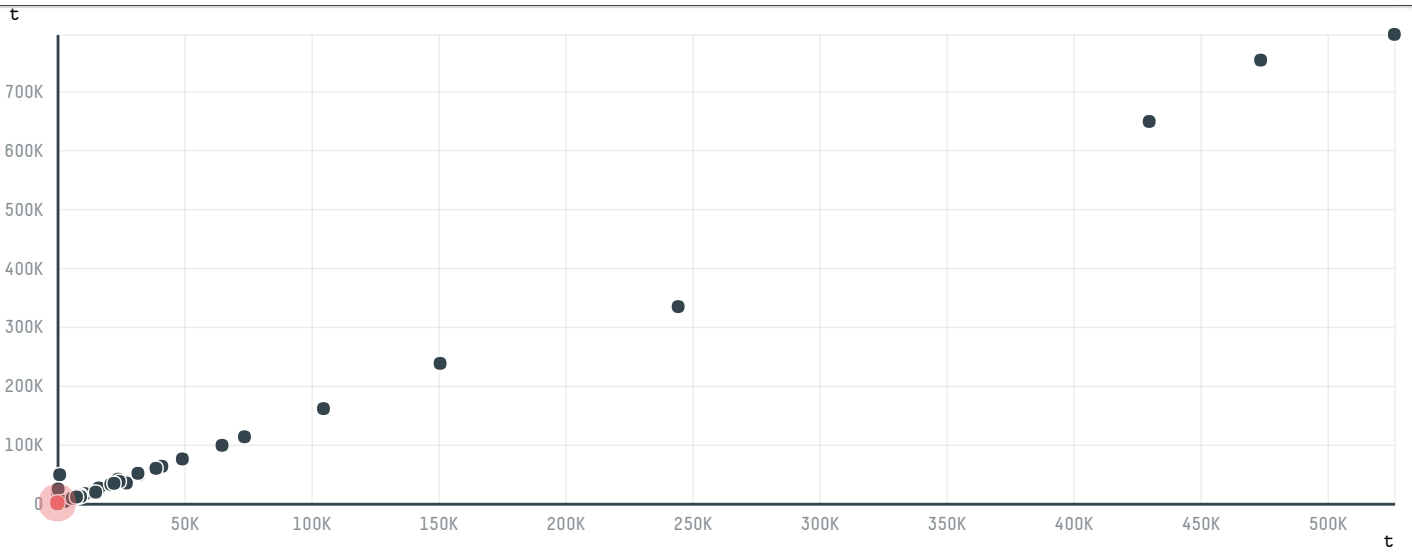

Trase is a partnership between

In collaboration with

and many other organizations and individuals.

Donors

[Terms of Use](#) · [Privacy policy](#) · [Cookie policy](#) · [Contact us](#)

This website uses cookies to provide you with an improved user experience. By continuing to browse this site, you consent to the use of cookies and similar technologies. Please visit our [privacy policy](#) for further details.

I AGREE