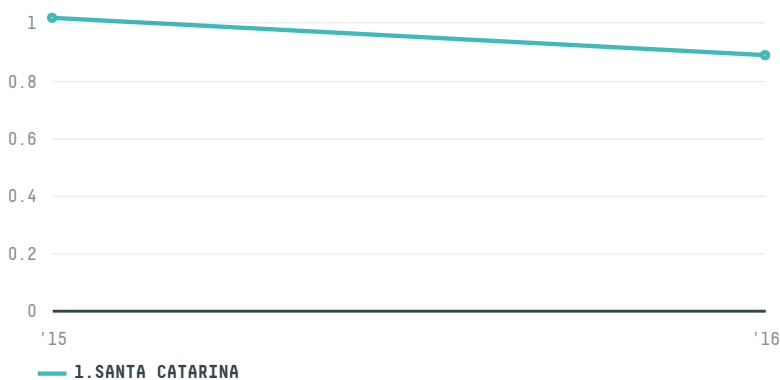

TOP DESTINATION COUNTRIES OF CHICKEN EXPORTED BY GLOBAL BREEDERS AVICOLA LTDA: