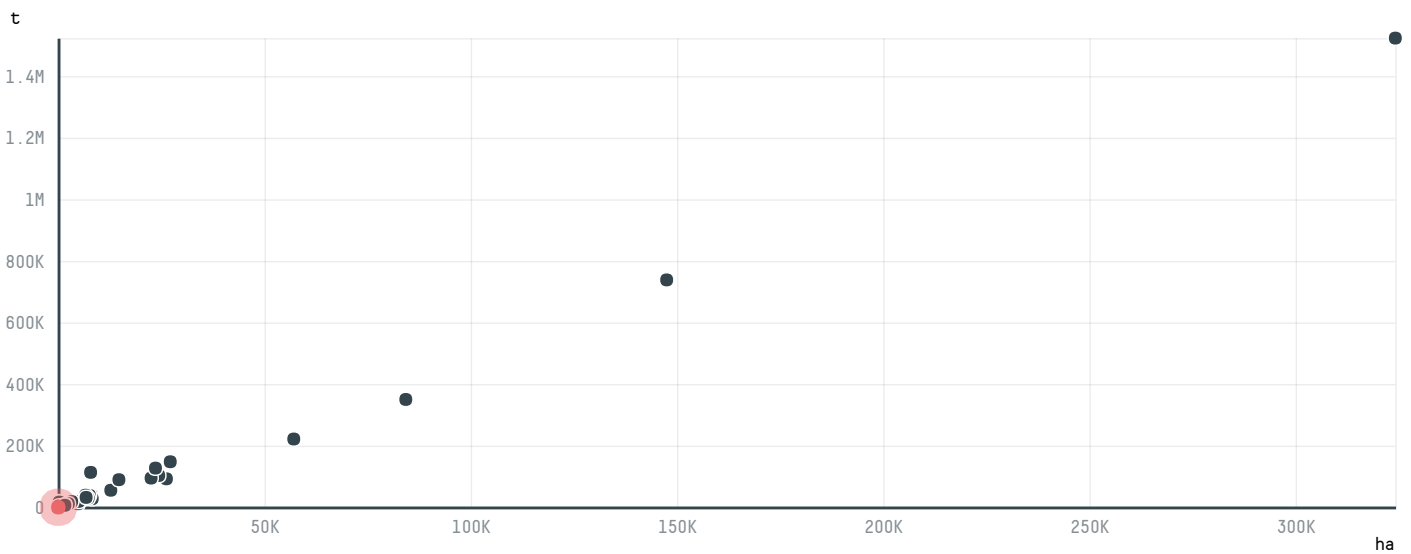

trase

GLOBAL BREEDERS AVICOLA LTDA

ACTIVITY: **Exporter**
COMMODITY: **Chicken**
COUNTRY: **Brazil**
YEAR: **2016**

GLOBAL BREEDERS AVICOLA LTDA was the 99th largest exporter of chicken from BRAZIL in 2016, accounting for 1 tons. This is a 13% decrease vs the previous year. As an exporter, GLOBAL BREEDERS AVICOLA LTDA sources from 1 municipalities, or 0% of the chicken production municipalities. The main destination of the chicken exported by GLOBAL BREEDERS AVICOLA LTDA is DOMINICAN REPUBLIC, accounting for 72% of the total.

TOP DESTINATION COUNTRIES OF CHICKEN EXPORTED BY GLOBAL BREEDERS AVICOLA LTDA:

COMPARING COMPANIES EXPORTING CHICKEN FROM BRAZIL IN 2016

Trase is a partnership between

In collaboration with

Donors