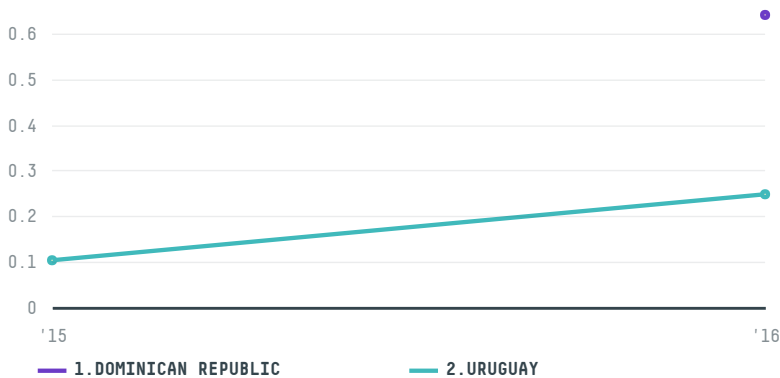

TOP DESTINATION COUNTRIES OF CHICKEN EXPORTED BY GLOBAL BREEDERS AVICOLA LTDA: