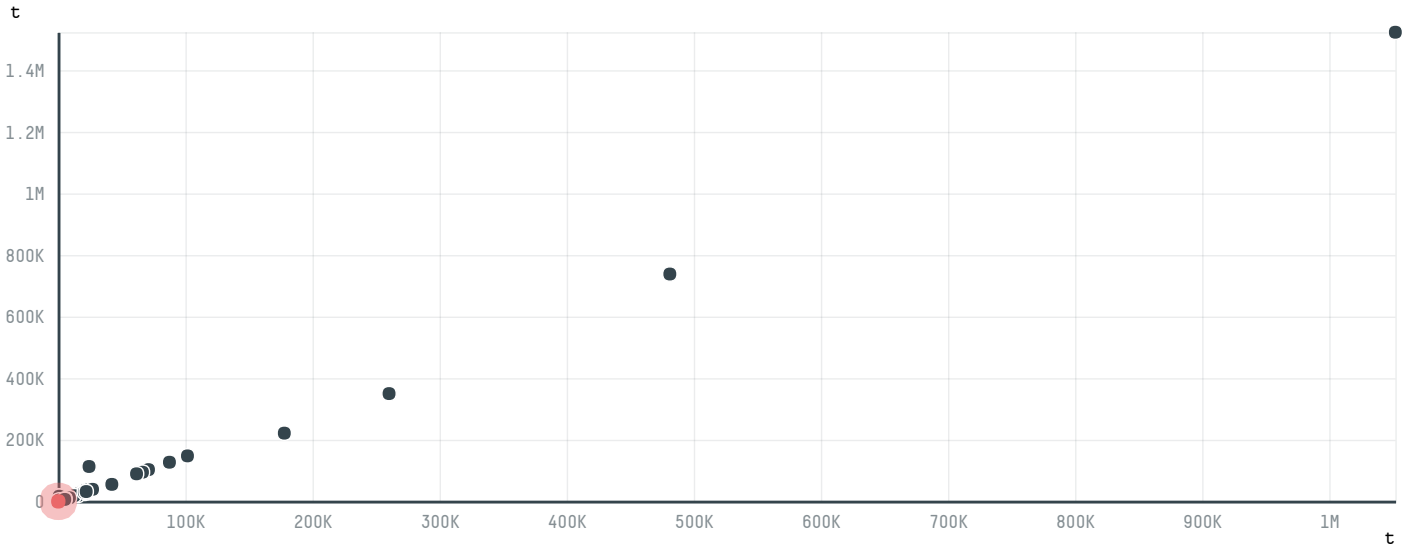

trase

GLOBAL BREEDERS AVICOLA LTDA

ACTIVITY: **Exporter**
COMMODITY: **Chicken**
COUNTRY: **Brazil**
YEAR: **2016**

GLOBAL BREEDERS AVICOLA LTDA was the 99th largest exporter of chicken from BRAZIL in 2016, accounting for 1 tons. This is a 13% decrease vs the previous year. As an exporter, GLOBAL BREEDERS AVICOLA LTDA sources from 1 municipalities, or 0% of the chicken production municipalities. The main destination of the chicken exported by GLOBAL BREEDERS AVICOLA LTDA is DOMINICAN REPUBLIC, accounting for 72% of the total.

TOP DESTINATION COUNTRIES OF CHICKEN EXPORTED BY GLOBAL BREEDERS AVICOLA LTDA:

COMPARING COMPANIES EXPORTING CHICKEN FROM BRAZIL IN 2016

Trase is a partnership between

In collaboration with

Donors