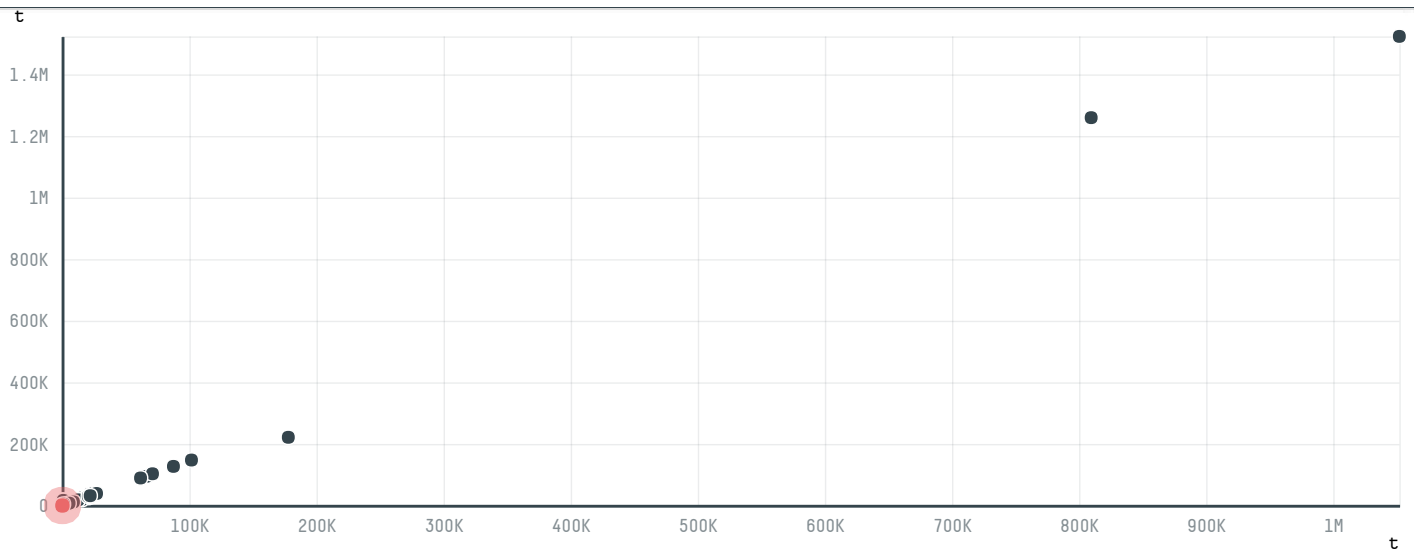

trase

AWA DISTRIBUIDORA DE MERCADORIAS E SERVICOS LTDA

ACTIVITY: **Exporter group** COMMODITY: **Chicken** COUNTRY: **Brazil**

YEAR: **2016**

AWA DISTRIBUIDORA DE MERCADORIAS E SERVICOS LTDA was the 74th largest exporter of chicken from BRAZIL in 2016, accounting for 54 tons. As an exporter, AWA DISTRIBUIDORA DE MERCADORIAS E SERVICOS LTDA sources from 1 municipalities, or 0% of the chicken production municipalities. The main destination of the chicken exported by AWA DISTRIBUIDORA DE MERCADORIAS E SERVICOS LTDA is VIETNAM, accounting for 100% of the total.

TOP DESTINATION COUNTRIES OF CHICKEN EXPORTED BY AWA DISTRIBUIDORA DE MERCADORIAS E SERVICOS LTDA:

Legend: N/A <5K >5K >100K >300K >1M

COMPARING COMPANIES EXPORTING CHICKEN FROM BRAZIL IN 2016

Trase is a partnership between