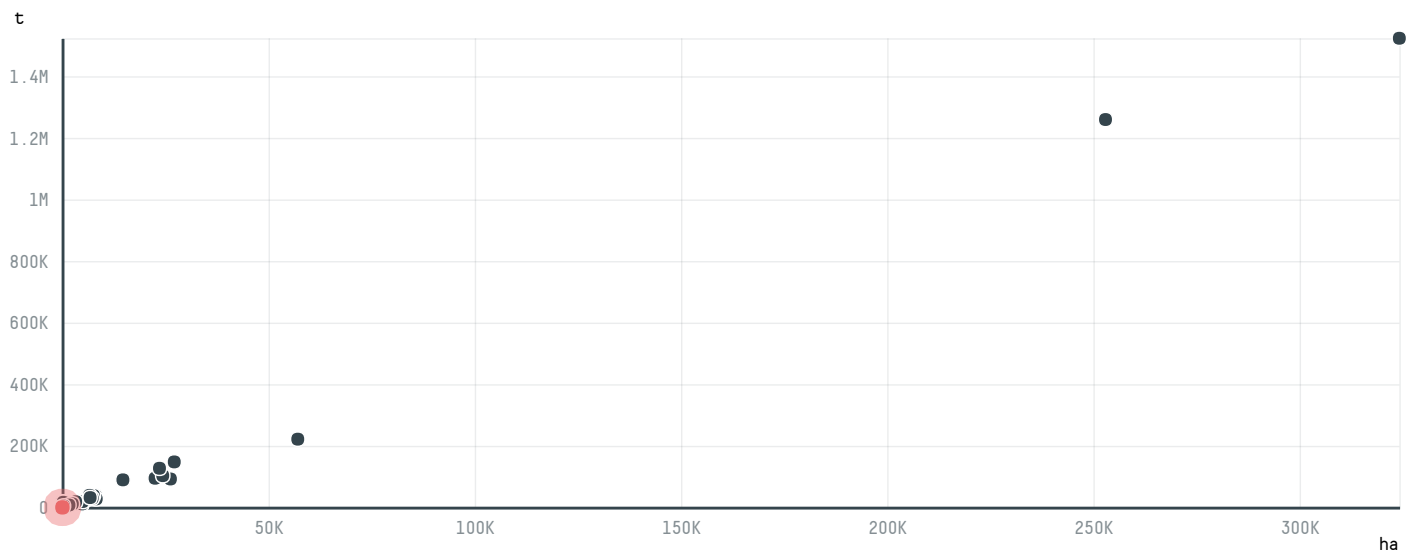

Trase is a partnership between

In collaboration with

and many other organizations and individuals.

Donors

[Terms of Use](#) · [Privacy policy](#) · [Cookie policy](#) · [Contact us](#)

This website uses cookies to provide you with an improved user experience. By continuing to browse this site, you consent to the use of cookies and similar technologies. Please visit our [privacy policy](#) for further details.

I AGREE