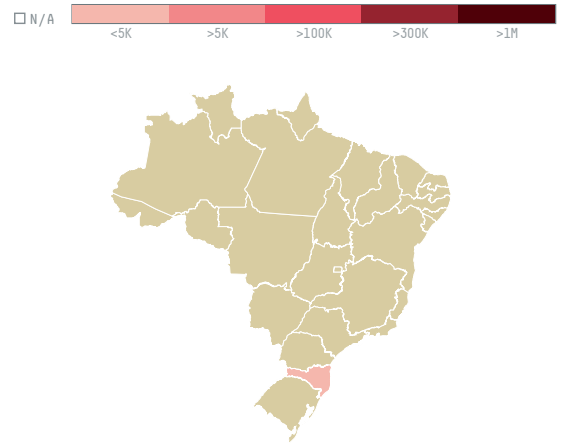

trase

FRIAVES INDUSTRIAL DE ALIMENTOS LTDA

ACTIVITY: **Exporter** COMMODITY: **Chicken** COUNTRY: **Brazil** YEAR: **2018**

FRIAVES INDUSTRIAL DE ALIMENTOS LTDA was the 43rd largest exporter of chicken from BRAZIL in 2018, accounting for 4 thousand tons. This is a 23% increase vs the previous year. As an exporter, FRIAVES INDUSTRIAL DE ALIMENTOS LTDA sources from 2 municipalities, or 0% of the chicken production municipalities. The main destination of the chicken exported by FRIAVES INDUSTRIAL DE ALIMENTOS LTDA is MALDIVES, accounting for 17% of the total.

TOP DESTINATION COUNTRIES OF CHICKEN EXPORTED BY FRIAVES INDUSTRIAL DE ALIMENTOS LTDA:

MUNICIPALITY	SOY DEFORESTATION RISK FOR FEED	CO2 EMISSIONS RISK FROM SOY DEFORESTATION FOR FEED
NOVA ERECHIM	0.7ha	91.8t CO2
SERRA ALTA	0ha	0t CO2