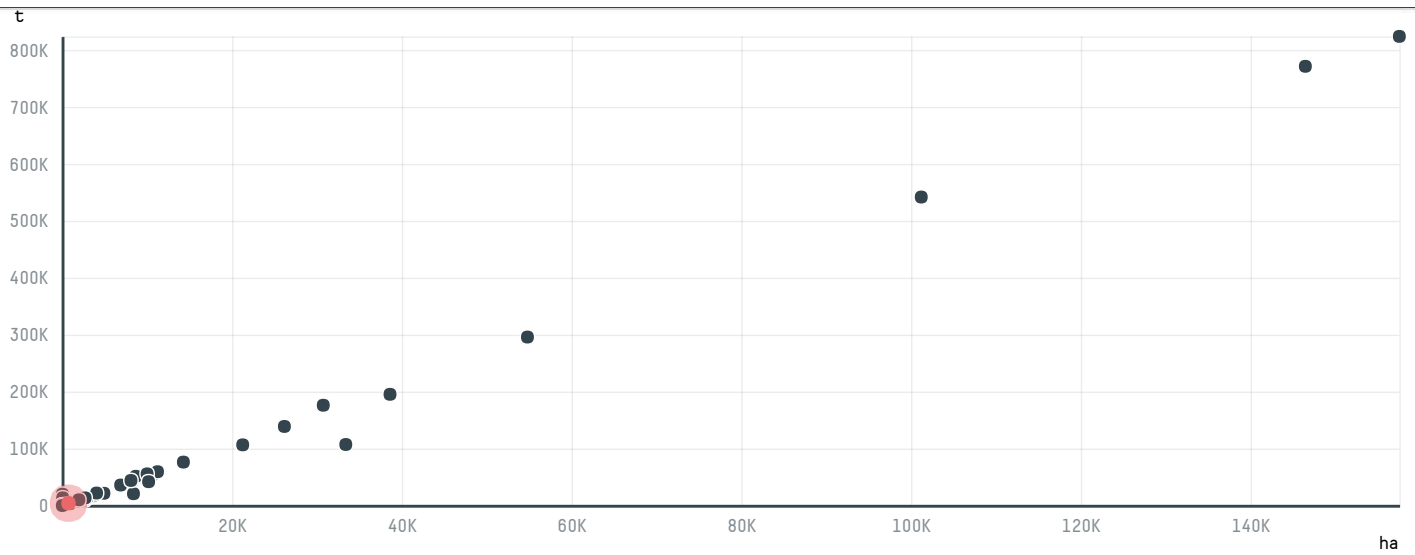

Trase is a partnership between

In collaboration with

and many other organizations and individuals.

Donors

[Terms of Use](#) · [Privacy policy](#) · [Cookie policy](#) · [Contact us](#)