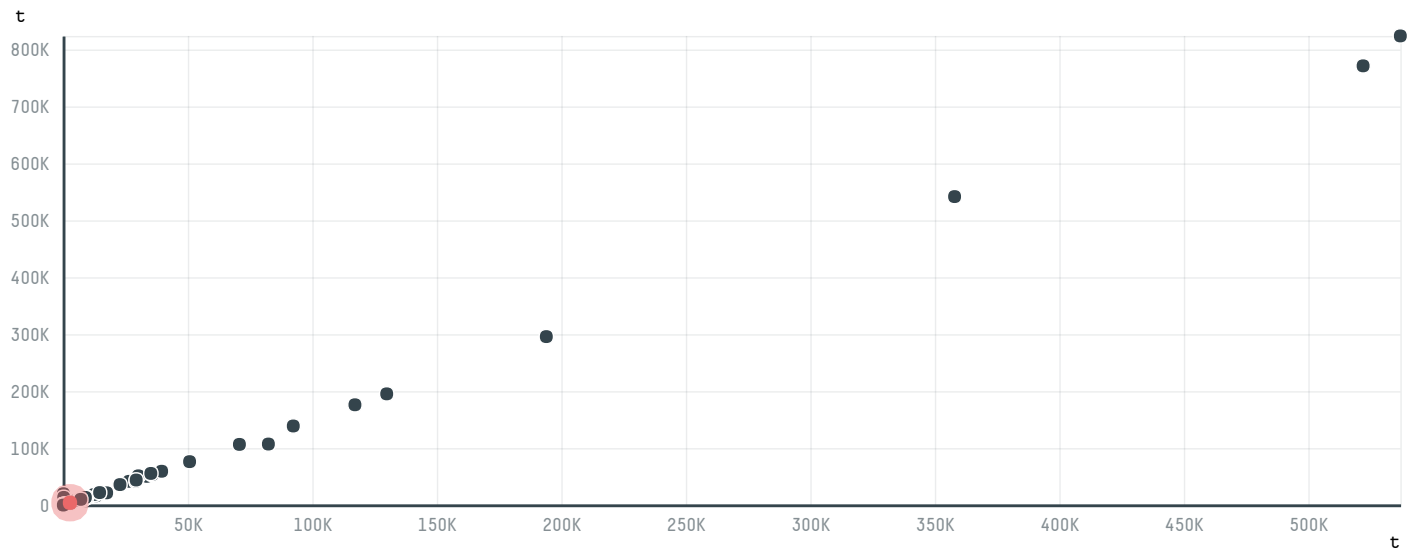

COMPARING COMPANIES EXPORTING CHICKEN FROM BRAZIL IN 2018