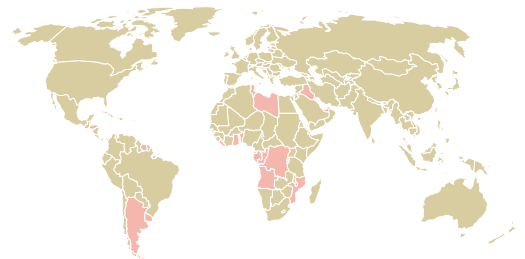

trase

FRIAVES INDUSTRIAL DE ALIMENTOS LTDA

ACTIVITY: **Exporter** COMMODITY: **Chicken** COUNTRY: **Brazil** YEAR: **2018**

FRIAVES INDUSTRIAL DE ALIMENTOS LTDA was the 43rd largest exporter of chicken from BRAZIL in 2018, accounting for 4 thousand tons. This is a 23% increase vs the previous year. As an exporter, FRIAVES INDUSTRIAL DE ALIMENTOS LTDA sources from 2 municipalities, or 0% of the chicken production municipalities. The main destination of the chicken exported by FRIAVES INDUSTRIAL DE ALIMENTOS LTDA is MALDIVES, accounting for 17% of the total.

TOP DESTINATION COUNTRIES OF CHICKEN EXPORTED BY FRIAVES INDUSTRIAL DE ALIMENTOS LTDA:

MUNICIPALITY	SOY DEFORESTATION RISK FOR FEED	CO2 EMISSIONS RISK FROM SOY DEFORESTATION FOR FEED
NOVA ERECHIM	0.7ha	91.8t CO2
SERRA ALTA	0ha	0t CO2

COMPARING COMPANIES EXPORTING CHICKEN FROM BRAZIL IN 2018

Trase is a partnership between

In collaboration with

and many other organizations and individuals.

Donors

[Terms of Use](#) · [Privacy policy](#) · [Cookie policy](#) · [Contact us](#)