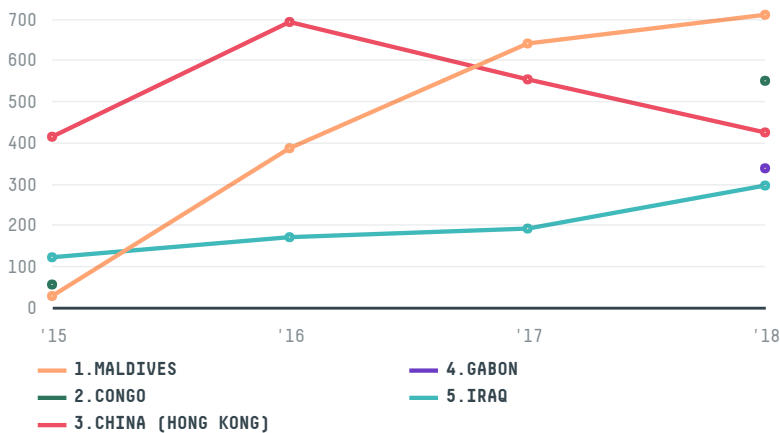

TOP DESTINATION COUNTRIES OF CHICKEN EXPORTED BY FRIAVES INDUSTRIAL DE ALIMENTOS LTDA: