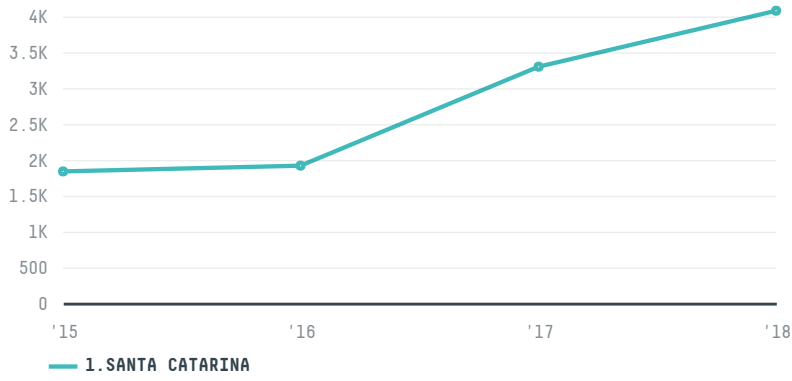

MUNICIPALITY	SOY DEFORESTATION RISK FOR FEED	CO2 EMISSIONS RISK FROM SOY DEFORESTATION FOR FEED
NOVA ERECHIM	0.7ha	91.8t CO2
SERRA ALTA	0ha	0t CO2

COMPARING COMPANIES EXPORTING CHICKEN FROM BRAZIL IN 2018