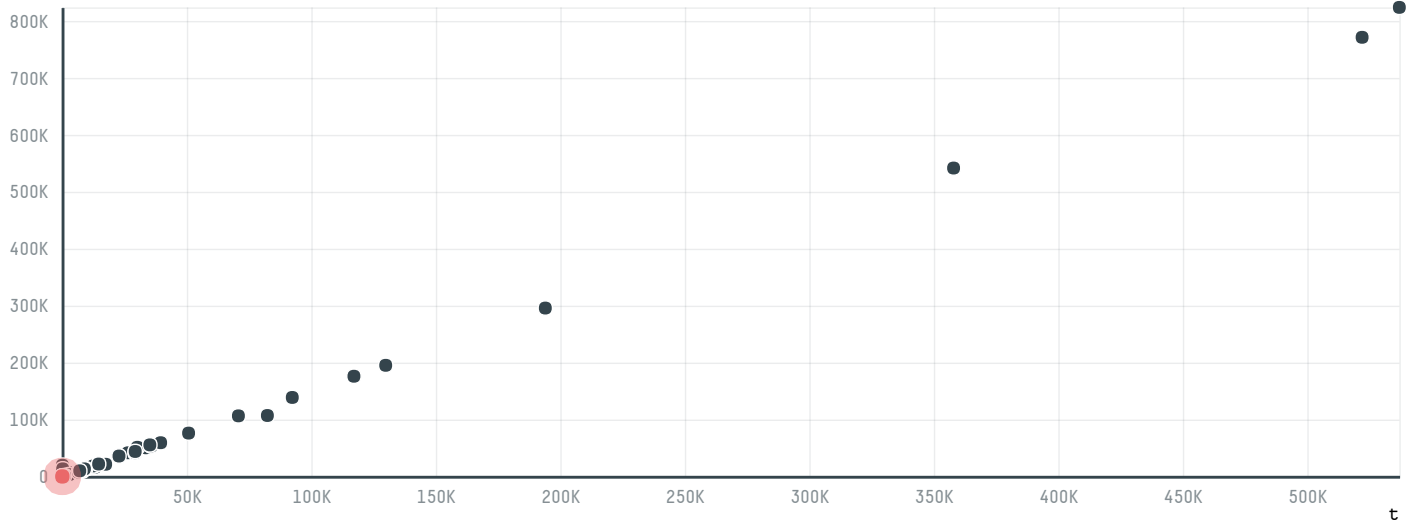

Trase is a partnership between

In collaboration with

and many other organizations and individuals.

Donors

[Terms of Use](#) · [Privacy policy](#) · [Cookie policy](#) · [Contact us](#)

This website uses cookies to provide you with an improved user experience. By continuing to browse this site, you consent to the use of cookies and similar technologies. Please visit our [privacy policy](#) for further details.

I AGREE