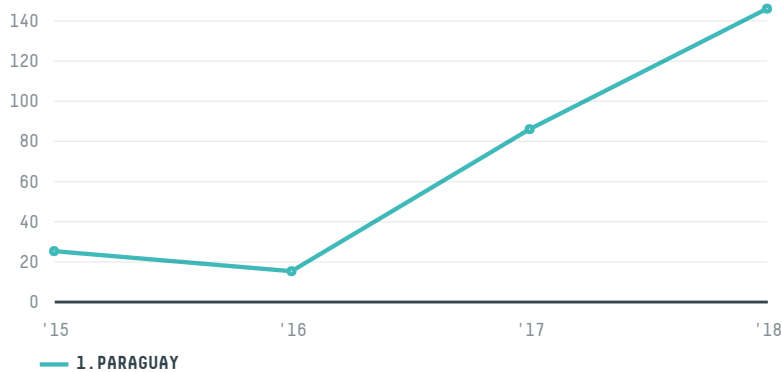

TOP DESTINATION COUNTRIES OF CHICKEN EXPORTED BY TABRIOSHI PRODUTOS AGROPECUARIOS LTDA:

□ N/A   <5K   >5K   >100K   >300K   >1M