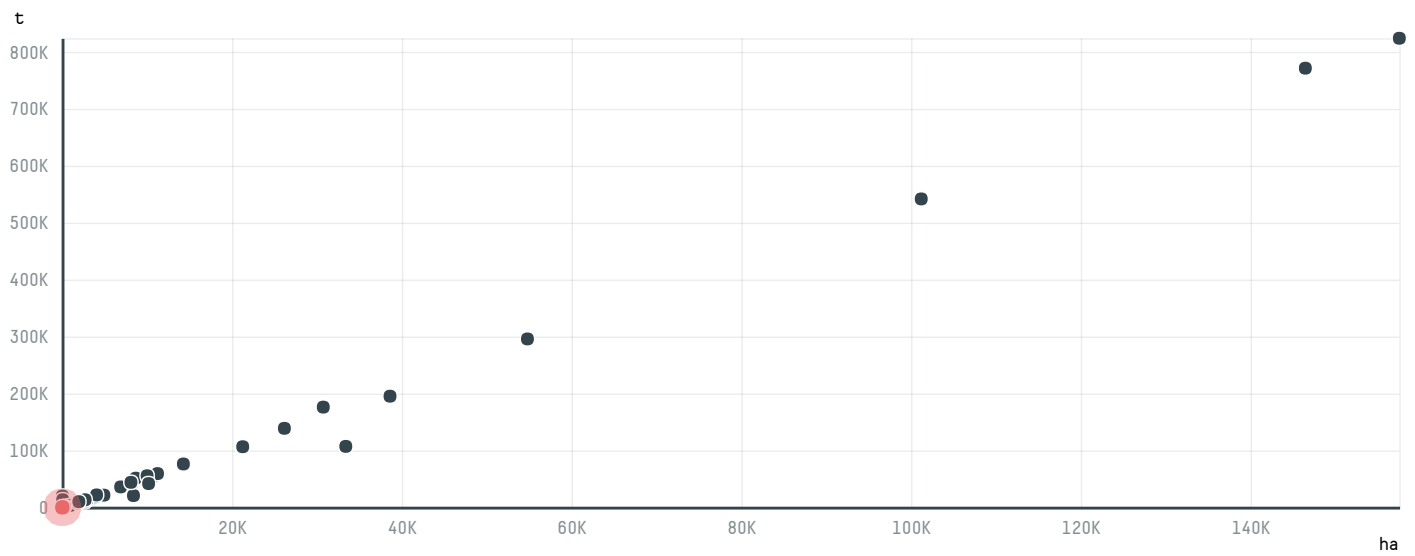

Trase is a partnership between

In collaboration with

and many other organizations and individuals.

Donors

[Terms of Use](#) · [Privacy policy](#) · [Cookie policy](#) · [Contact us](#)

This website uses cookies to provide you with an improved user experience. By continuing to browse this site, you consent to the use of cookies and similar technologies. Please visit our [privacy policy](#) for further details.

I AGREE