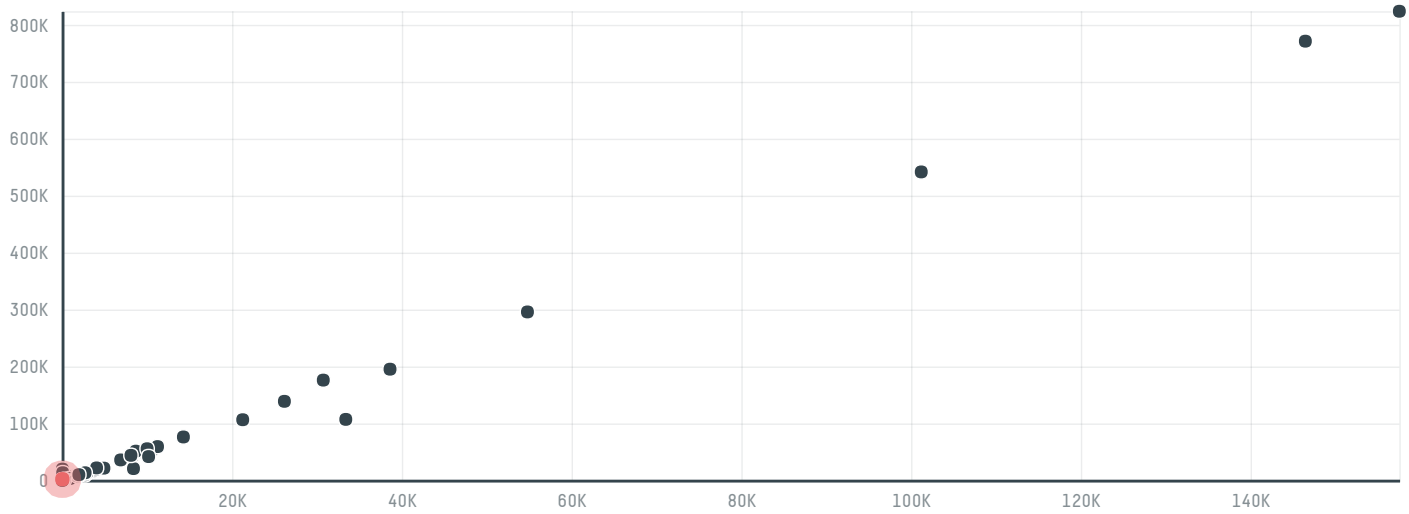

Trase is a partnership between

In collaboration with

and many other organizations and individuals.

Donors

[Terms of Use](#) · [Privacy policy](#) · [Cookie policy](#) · [Contact us](#)