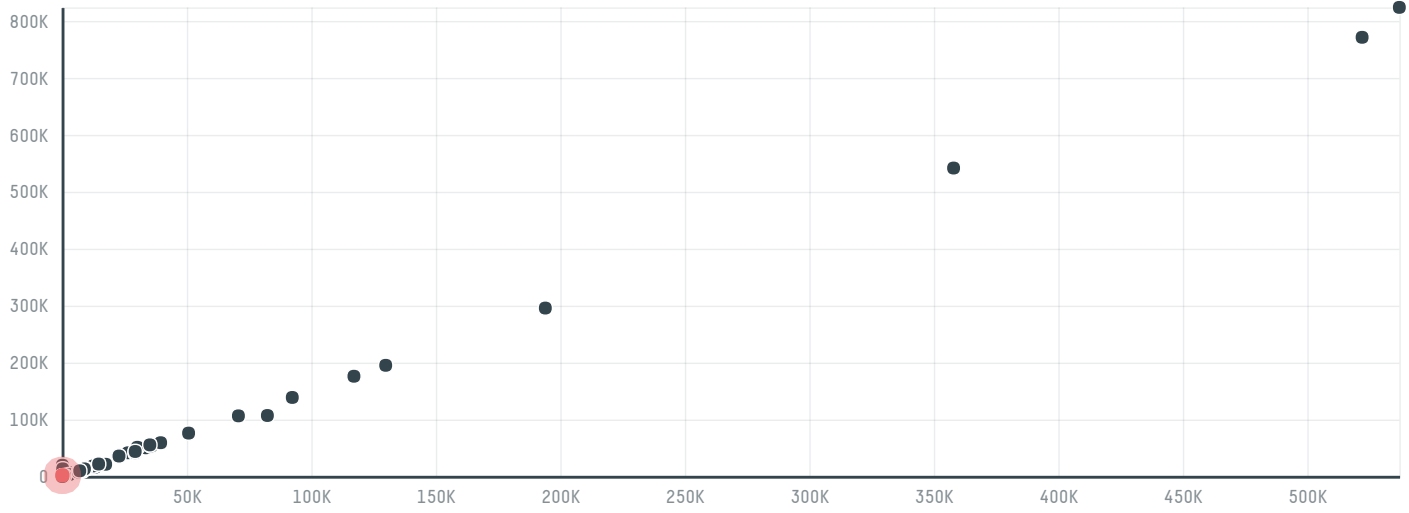

Trase is a partnership between

In collaboration with

and many other organizations and individuals.

Donors

[Terms of Use](#) · [Privacy policy](#) · [Cookie policy](#) · [Contact us](#)