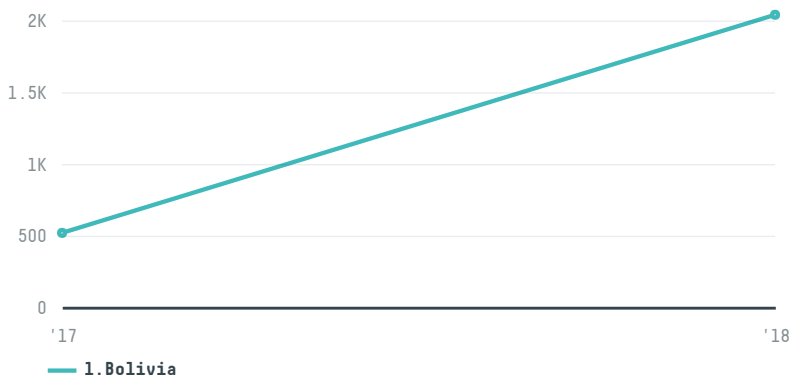

TOP DESTINATION COUNTRIES OF CHICKEN EXPORTED BY M. A. ARAUJO IMPORTACAO & EXPORTACAO LTDA - ME:

COMPARING COMPANIES EXPORTING CHICKEN FROM BRAZIL IN 2018