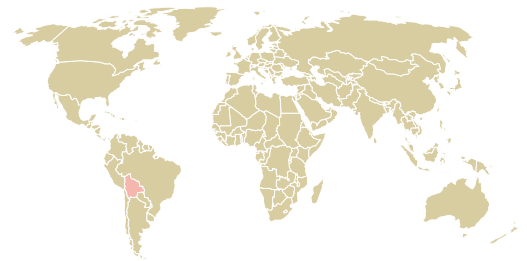

# trase

## M. a. araujo importacao & exportacao ltda - me

ACTIVITY      COMMODITY      COUNTRY      YEAR  
**Exporter**      **Chicken**      **Brazil**      **2018**

M. a. araujo importacao & exportacao ltda - me was the 45th largest exporter of chicken from BRAZIL in 2018, accounting for 2 thousand tons. This is a 293% increase vs the previous year. As an exporter, M. a. araujo importacao & exportacao ltda - me sources from 1 municipalities, or 0% of the chicken production municipalities. The main destination of the chicken exported by M. a. araujo importacao & exportacao ltda - me is Bolivia, accounting for 100% of the total.

### TOP DESTINATION COUNTRIES OF CHICKEN EXPORTED BY M. A. ARAUJO IMPORTACAO & EXPORTACAO LTDA - ME: