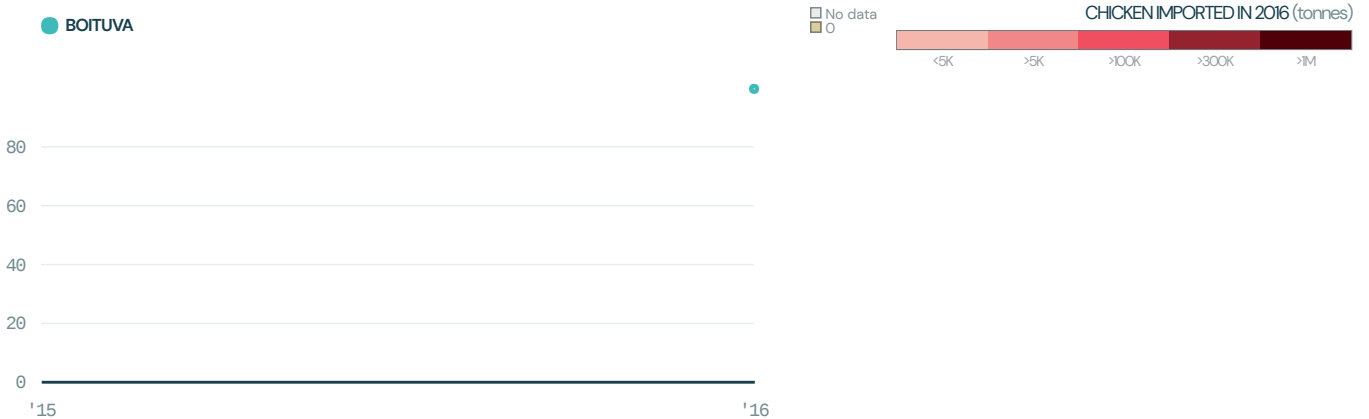

ISSAN FOR IMPORTING FOOD AND MEET

ACTIVITY: Importer
 COMMODITY: Chicken
 COUNTRY: Brazil
 YEAR: 2016

ISSAN FOR IMPORTING FOOD AND MEET was the 1072nd largest importer of chicken from BRAZIL in 2016, accounting for 100 tons. This is a 91% decrease vs the previous year. As an importer, ISSAN FOR IMPORTING FOOD AND MEET sources from 1 municipalities, or 0% of the chicken production municipalities.

Municipality	Soy deforestation risk for feed	CO2 emissions risk from soy deforestation for feed
BOITUVA	< 1ha	< 1t CO2

Biome	Soy deforestation risk for feed	CO2 emissions risk from soy deforestation for feed
MATA ATLANTICA	< 1ha	< 1t CO2