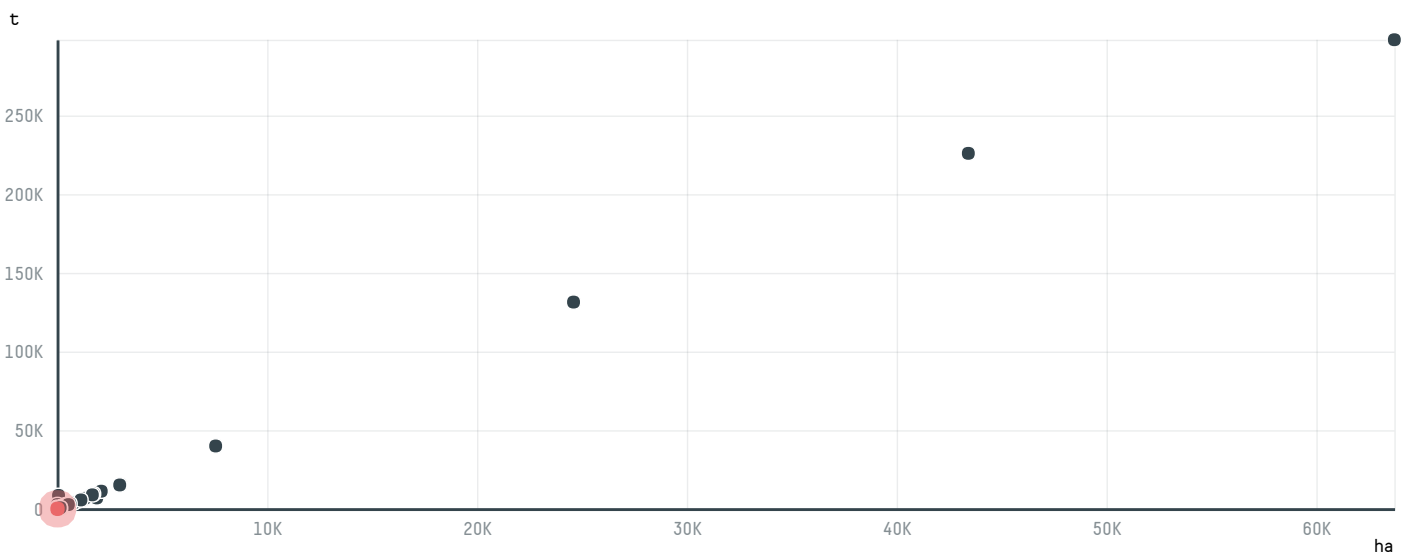

BIOME	SOY DEFORESTATION RISK FOR FEED	CO2 EMISSIONS RISK FROM SOY DEFORESTATION FOR FEED
MATA ATLANTICA	0ha	0t CO2

MUNICIPALITY	SOY DEFORESTATION RISK FOR FEED	CO2 EMISSIONS RISK FROM SOY DEFORESTATION FOR FEED
MARECHAL CANDIDO RONDON	0ha	0t CO2
CORBELIA	0ha	0t CO2

COMPARING COMPANIES IMPORTING CHICKEN FROM BRAZIL IN 2018

Trase is a partnership between

In collaboration with

Donors

This website uses cookies to provide you with an improved user experience. By continuing to browse this site, you consent to the use of cookies and similar technologies. Please visit our [privacy policy](#) for further details.

I AGREE