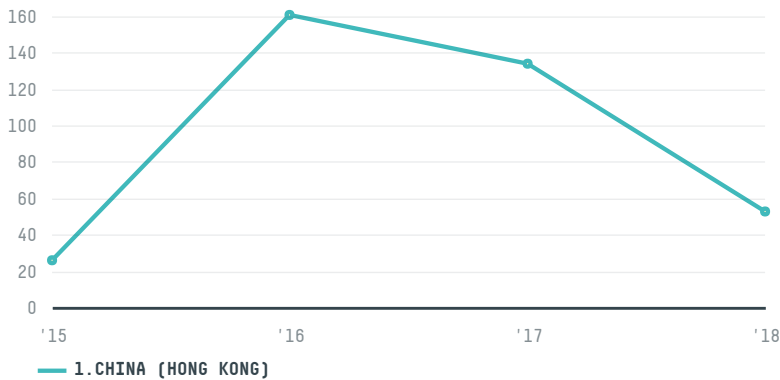

TOP DESTINATION COUNTRIES OF CHICKEN IMPORTED BY TOWERS THOMPSON: