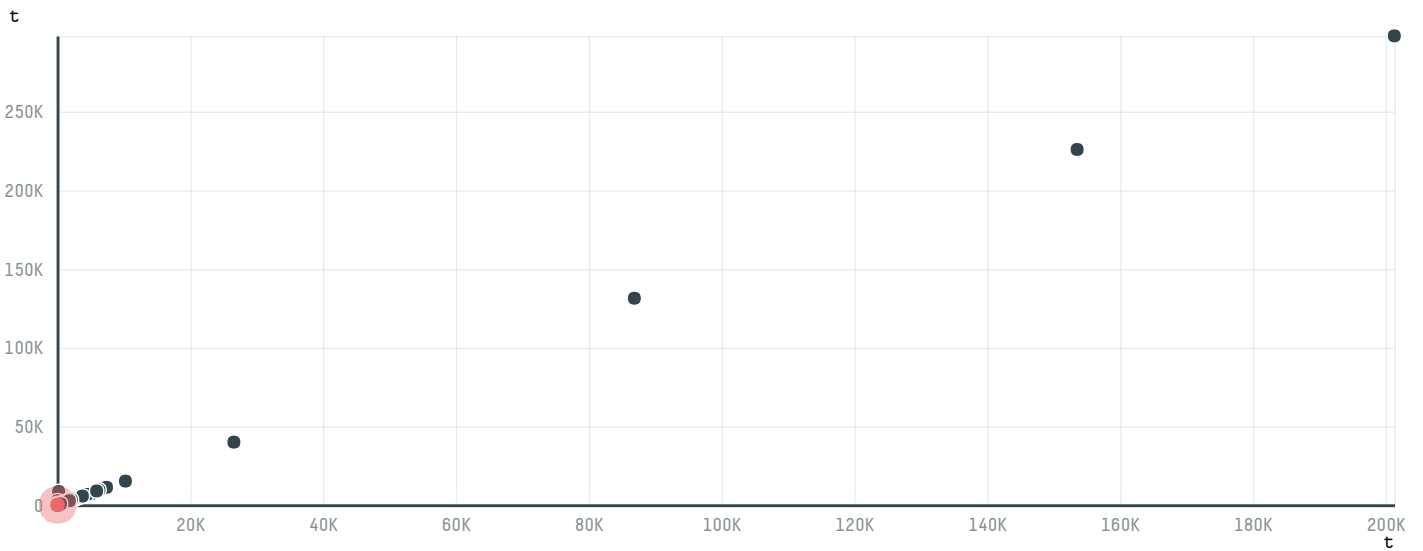

BIOME	SOY DEFORESTATION RISK FOR FEED	CO2 EMISSIONS RISK FROM SOY DEFORESTATION FOR FEED
MATA ATLANTICA	0ha	0t CO2

MUNICIPALITY	SOY DEFORESTATION RISK FOR FEED	CO2 EMISSIONS RISK FROM SOY DEFORESTATION FOR FEED
MARECHAL CANDIDO RONDON	0ha	0t CO2
CORBELIA	0ha	0t CO2

COMPARING COMPANIES IMPORTING CHICKEN FROM BRAZIL IN 2018

Trase is a partnership between

In collaboration with

Donors

This website uses cookies to provide you with an improved user experience. By continuing to browse this site, you consent to the use of cookies and similar technologies. Please visit our [privacy policy](#) for further details.

I AGREE