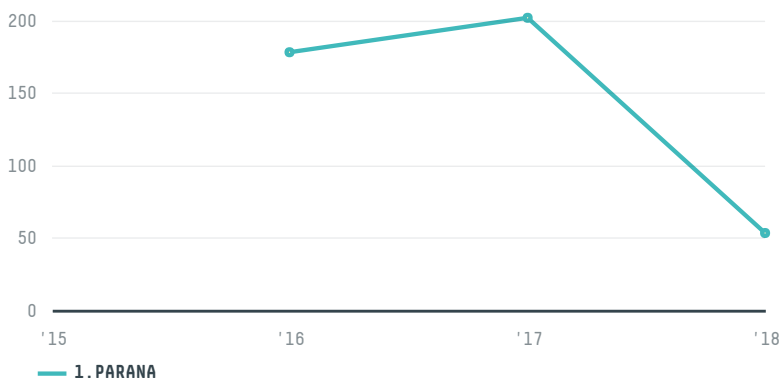

TOP DESTINATION COUNTRIES OF CHICKEN IMPORTED BY TOWERS THOMPSON: