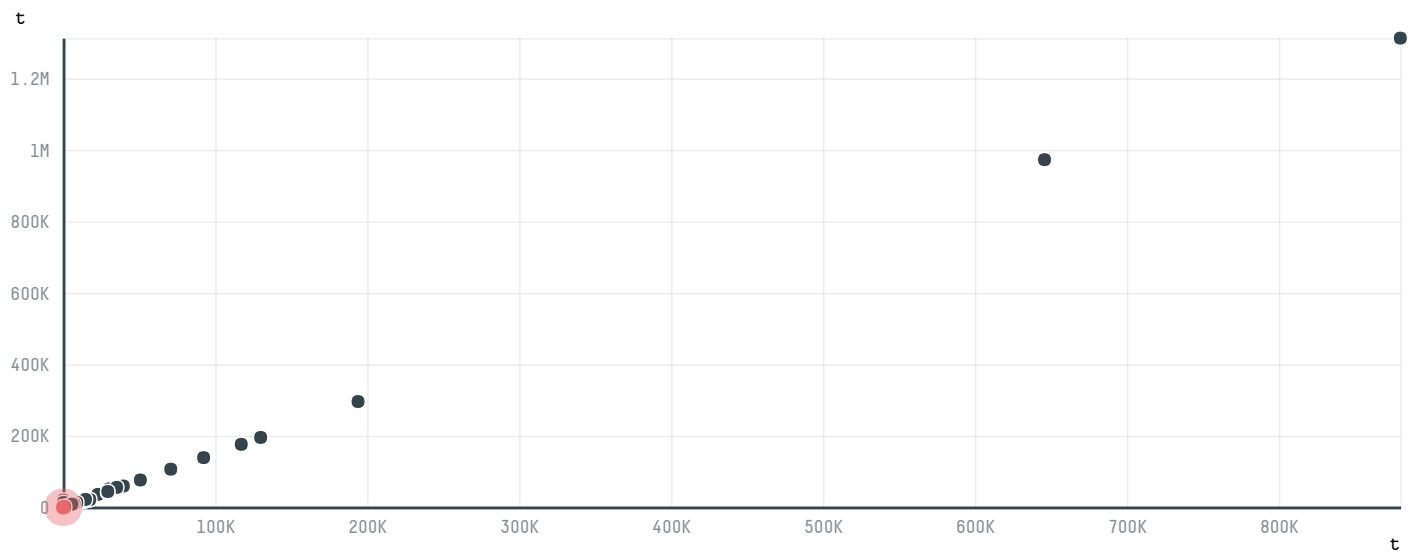

COMPARING COMPANIES EXPORTING CHICKEN FROM BRAZIL IN 2018