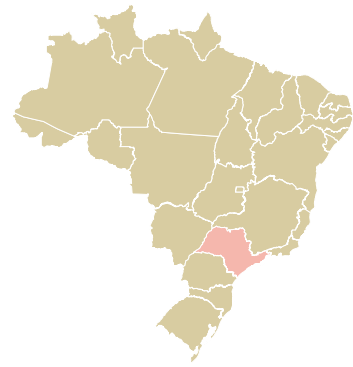

## CHOICE GENETICS BRASIL LTDA

ACTIVITY: **Exporter group**      COMMODITY: **Chicken**      COUNTRY: **Brazil**

YEAR:  
**2018**

CHOICE GENETICS BRASIL LTDA was the 82nd largest exporter of chicken from BRAZIL in 2018, accounting for 0 tons. As an exporter, CHOICE GENETICS BRASIL LTDA sources from 1 municipalities, or 0% of the chicken production municipalities. The main destination of the chicken exported by CHOICE GENETICS BRASIL LTDA is URUGUAY, accounting for 100% of the total.

### TOP DESTINATION COUNTRIES OF CHICKEN EXPORTED BY CHOICE GENETICS BRASIL LTDA:

MUNICIPALITY	SOY DEFORESTATION RISK FOR FEED	CO2 EMISSIONS RISK FROM SOY DEFORESTATION FOR FEED
MOGI GUACU	0ha	0t CO2