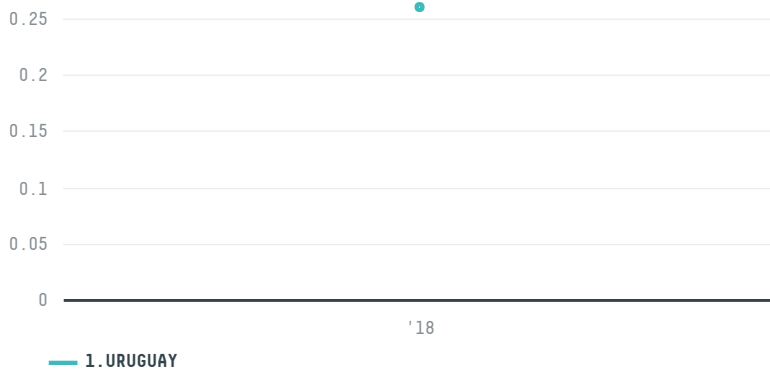

TOP DESTINATION COUNTRIES OF CHICKEN EXPORTED BY CHOICE GENETICS BRASIL LTDA: