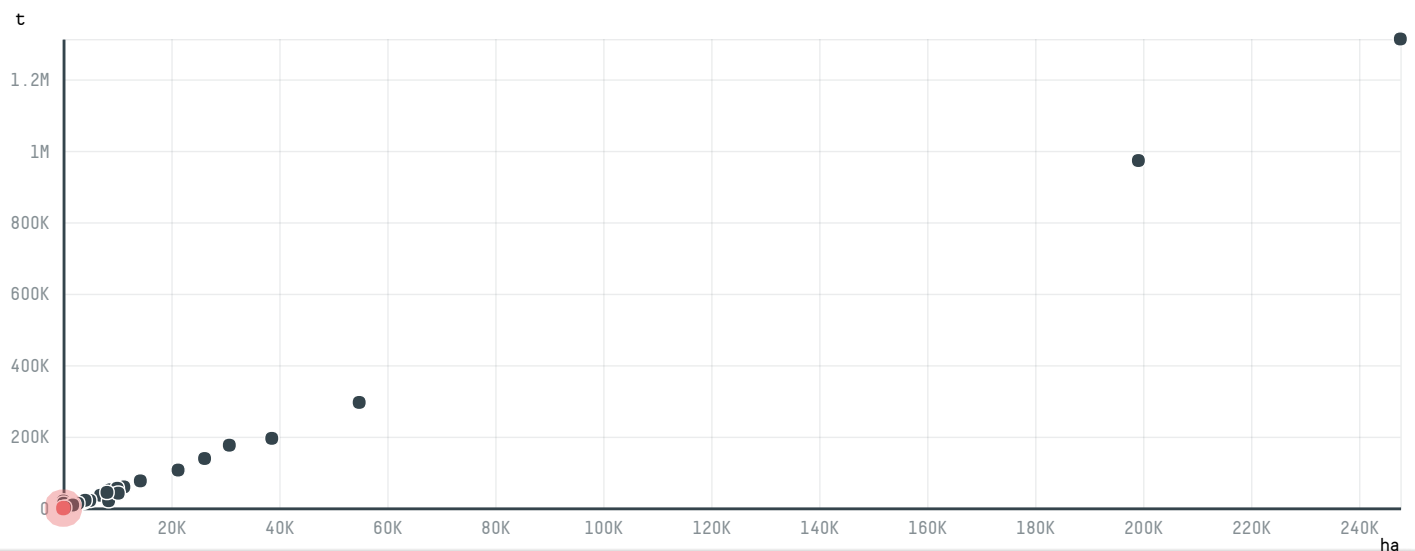

COMPARING COMPANIES EXPORTING CHICKEN FROM BRAZIL IN 2018