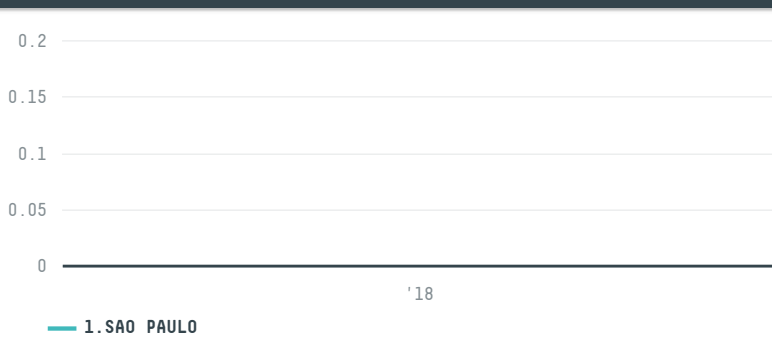

MUNICIPALITY	SOY DEFORESTATION RISK FOR FEED	CO2 EMISSIONS RISK FROM SOY DEFORESTATION FOR FEED
MOGI GUACU	0ha	0t CO2

COMPARING COMPANIES EXPORTING CHICKEN FROM BRAZIL IN 2018