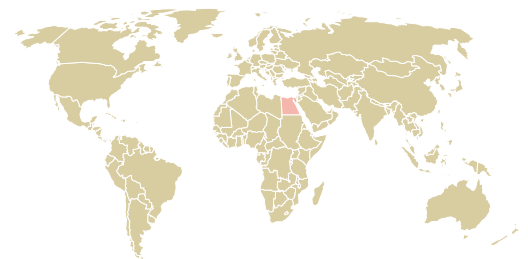

trase

WESTON IMPORTERS

ACTIVITY: **Importer**
COMMODITY: **Chicken**
COUNTRY: **Brazil**
YEAR: **2017**

WESTON IMPORTERS was the 1288th largest importer of chicken from BRAZIL in 2017, accounting for 26 tons. As an importer, WESTON IMPORTERS sources from 1 municipalities, or 0% of the chicken production municipalities. The main destination of the chicken imported by WESTON IMPORTERS is EGYPT, accounting for 100% of the total.

TOP DESTINATION COUNTRIES OF CHICKEN IMPORTED BY WESTON IMPORTERS:

BIOME	SOY DEFORESTATION RISK FOR FEED	CO2 EMISSIONS RISK FROM SOY DEFORESTATION FOR FEED
MATA ATLANTICA	0ha	0t CO2

MUNICIPALITY	SOY DEFORESTATION RISK FOR FEED	CO2 EMISSIONS RISK FROM SOY DEFORESTATION FOR FEED
PROMISSAO	0ha	0t CO2