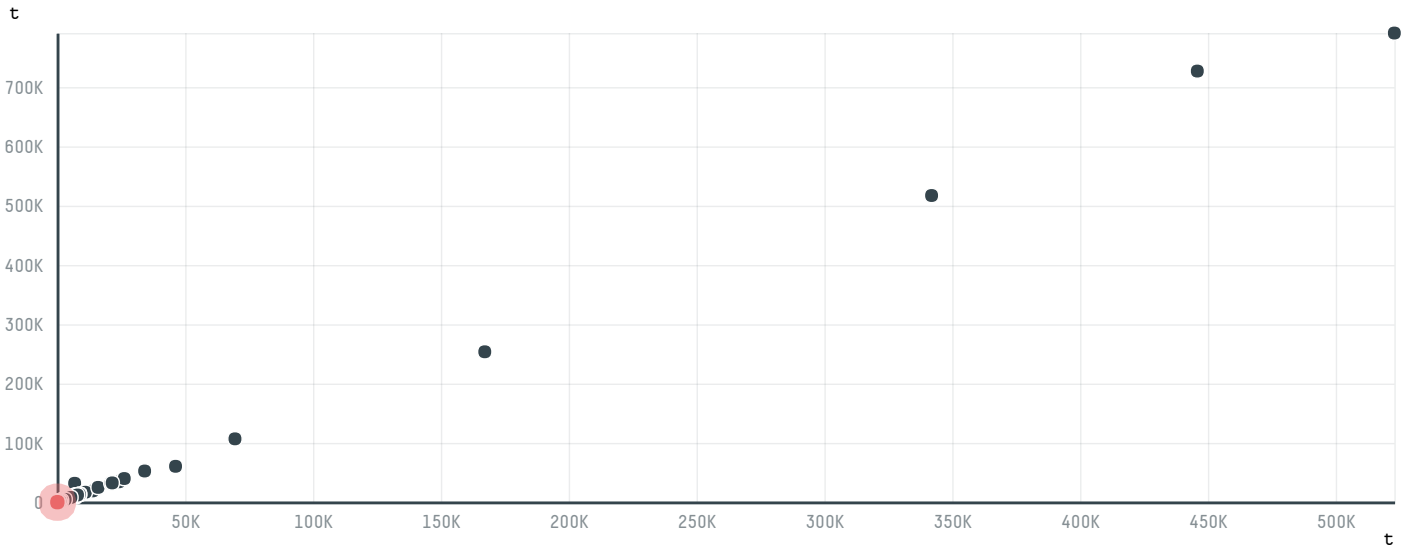

BIOME	SOY DEFORESTATION RISK FOR FEED	CO2 EMISSIONS RISK FROM SOY DEFORESTATION FOR FEED
MATA ATLANTICA	0ha	0t CO2

MUNICIPALITY	SOY DEFORESTATION RISK FOR FEED	CO2 EMISSIONS RISK FROM SOY DEFORESTATION FOR FEED
PROMISSAO	0ha	0t CO2

COMPARING COMPANIES IMPORTING CHICKEN FROM BRAZIL IN 2017

Trase is a partnership between

In collaboration with

Donors

This website uses cookies to provide you with an improved user experience. By continuing to browse this site, you consent to the use of cookies and similar technologies. Please visit our [privacy policy](#) for further details.

I AGREE