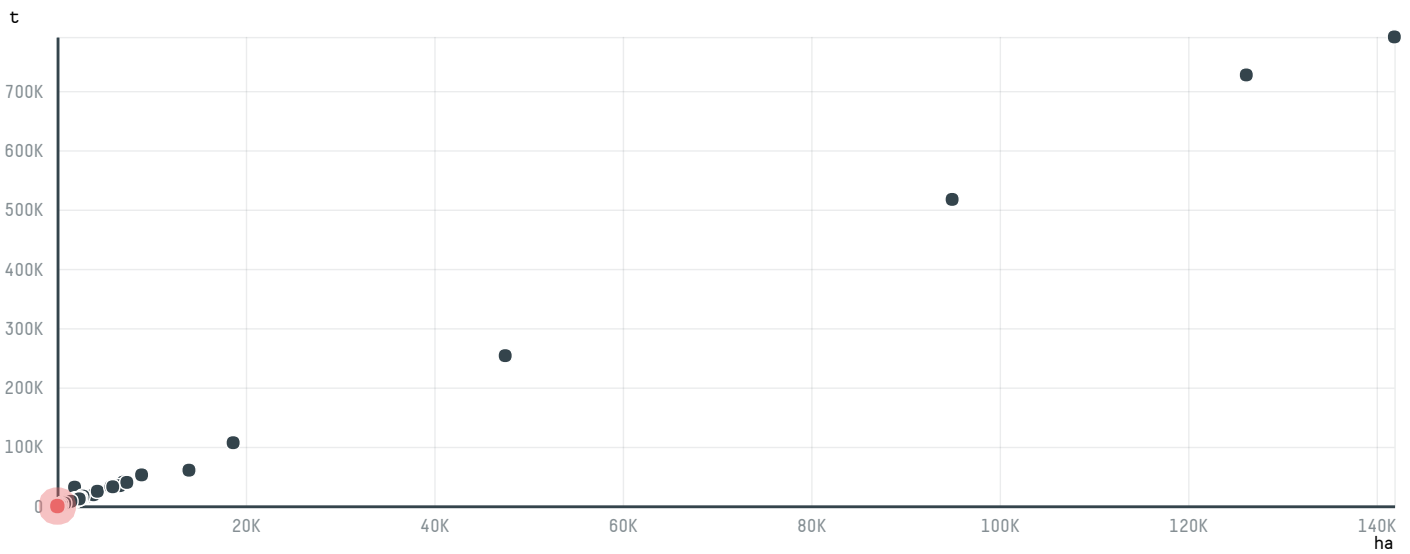

BIOME	SOY DEFORESTATION RISK FOR FEED	CO2 EMISSIONS RISK FROM SOY DEFORESTATION FOR FEED
MATA ATLANTICA	0ha	0t CO2

MUNICIPALITY	SOY DEFORESTATION RISK FOR FEED	CO2 EMISSIONS RISK FROM SOY DEFORESTATION FOR FEED
PROMISSAO	0ha	0t CO2

COMPARING COMPANIES IMPORTING CHICKEN FROM BRAZIL IN 2017

Trase is a partnership between

In collaboration with

Donors

This website uses cookies to provide you with an improved user experience. By continuing to browse this site, you consent to the use of cookies and similar technologies. Please visit our [privacy policy](#) for further details.

I AGREE