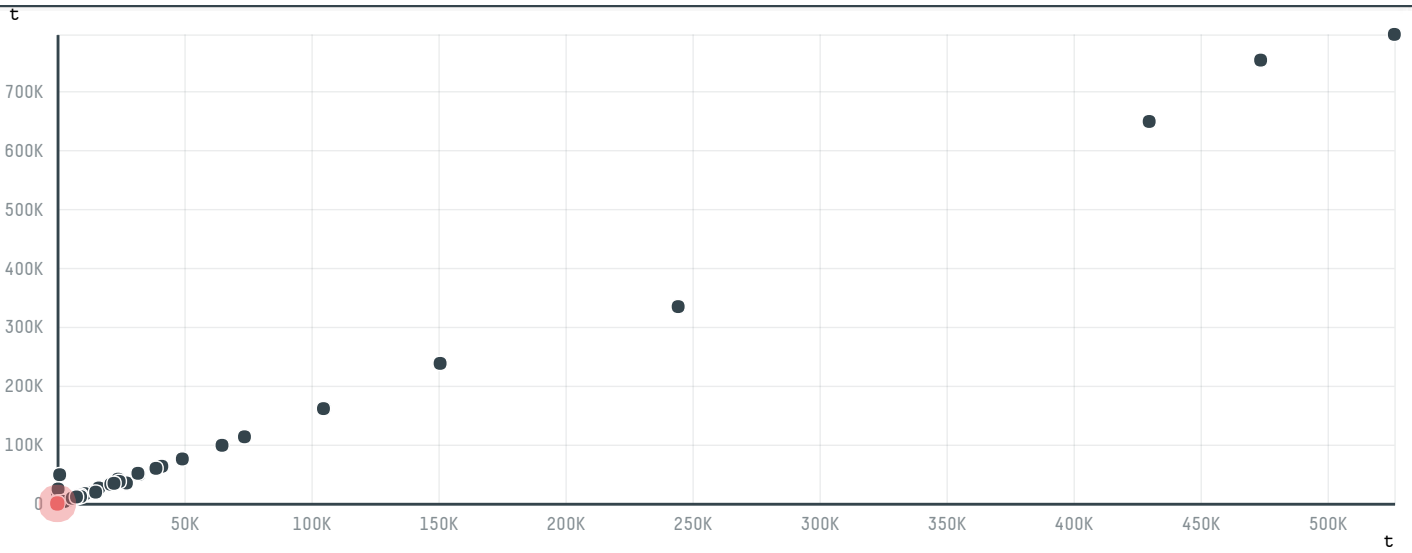

trase

BIG TRADING E EMPREENDIMENTOS LTDA

ACTIVITY: **Exporter** COMMODITY: **Chicken** COUNTRY: **Brazil** YEAR: **2017**

BIG TRADING E EMPREENDIMENTOS LTDA was the 69th largest exporter of chicken from BRAZIL in 2017, accounting for 115 tons. As an exporter, BIG TRADING E EMPREENDIMENTOS LTDA sources from 1 municipalities, or 0% of the chicken production municipalities. The main destination of the chicken exported by BIG TRADING E EMPREENDIMENTOS LTDA is VENEZUELA, accounting for 100% of the total.

TOP DESTINATION COUNTRIES OF CHICKEN EXPORTED BY BIG TRADING E EMPREENDIMENTOS LTDA:

COMPARING COMPANIES EXPORTING CHICKEN FROM BRAZIL IN 2017

Trase is a partnership between

In collaboration with

and many other organizations and individuals.