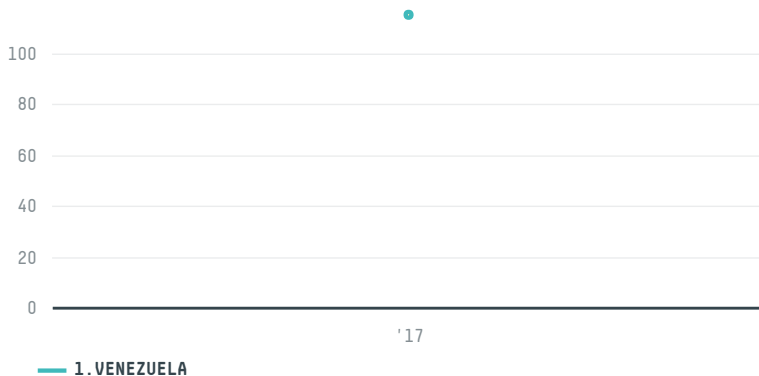

TOP DESTINATION COUNTRIES OF CHICKEN EXPORTED BY BIG TRADING E EMPREENDIMENTOS LTDA:

COMPARING COMPANIES EXPORTING CHICKEN FROM BRAZIL IN 2017