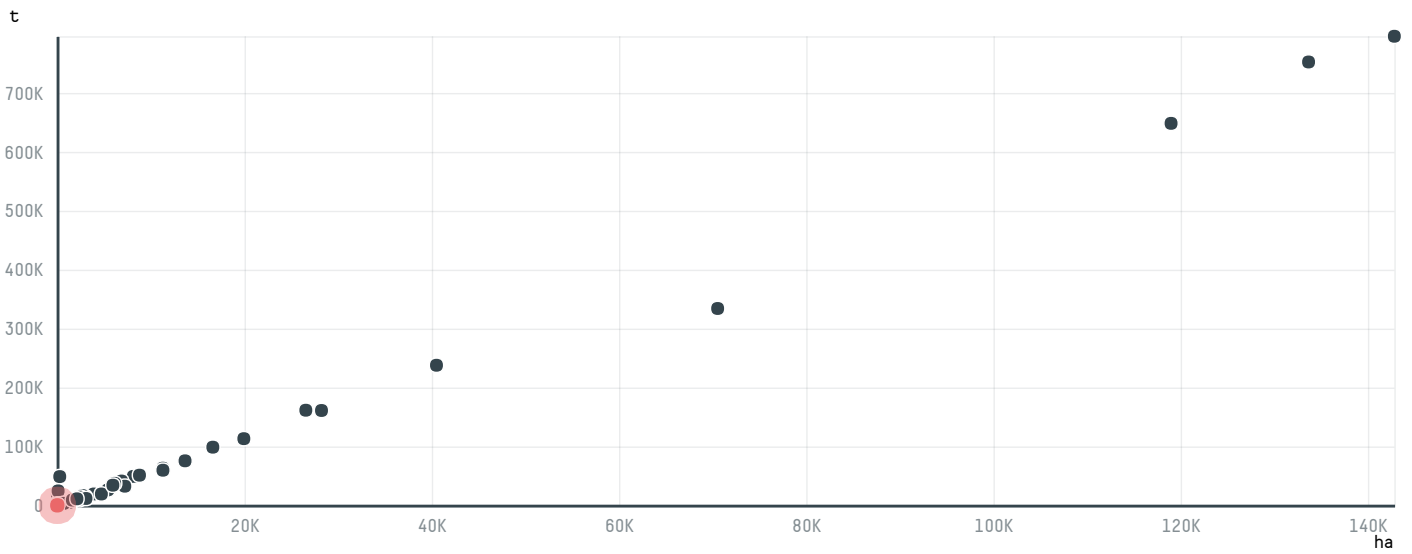

trase

BIG TRADING E EMPREENDIMENTOS LTDA

ACTIVITY: **Exporter** COMMODITY: **Chicken** COUNTRY: **Brazil** YEAR: **2017**

BIG TRADING E EMPREENDIMENTOS LTDA was the 69th largest exporter of chicken from BRAZIL in 2017, accounting for 115 tons. As an exporter, BIG TRADING E EMPREENDIMENTOS LTDA sources from 1 municipalities, or 0% of the chicken production municipalities. The main destination of the chicken exported by BIG TRADING E EMPREENDIMENTOS LTDA is VENEZUELA, accounting for 100% of the total.

TOP DESTINATION COUNTRIES OF CHICKEN EXPORTED BY BIG TRADING E EMPREENDIMENTOS LTDA:

COMPARING COMPANIES EXPORTING CHICKEN FROM BRAZIL IN 2017

Trase is a partnership between

In collaboration with

and many other organizations and individuals.