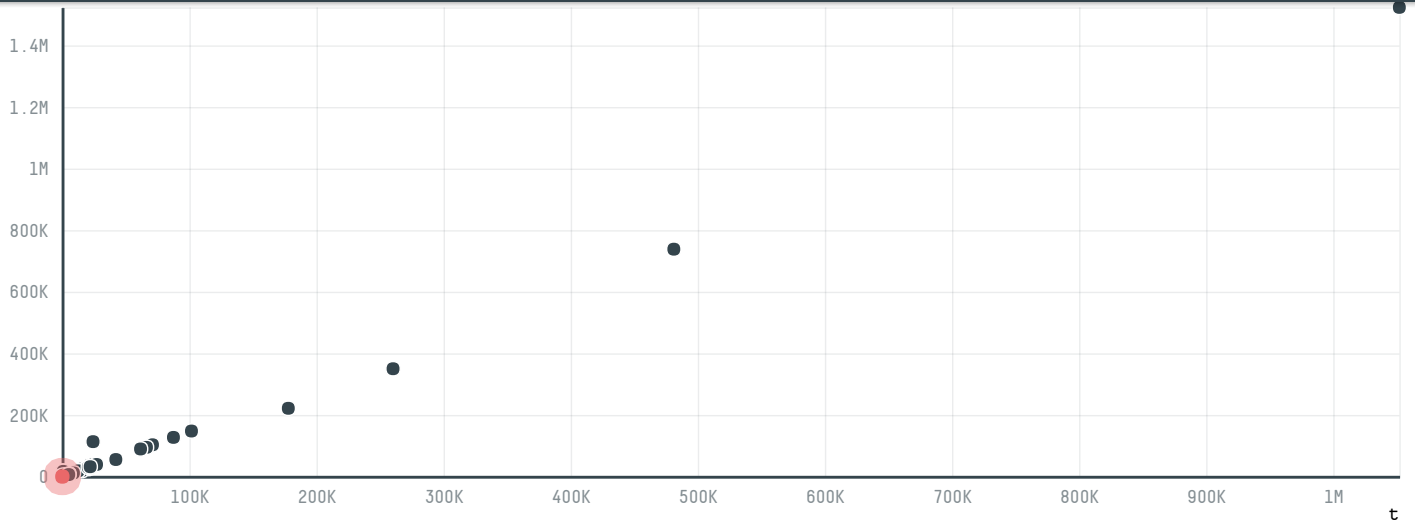

Trase is a partnership between

In collaboration with

and many other organizations and individuals.

Donors

[Terms of Use](#) · [Privacy policy](#) · [Cookie policy](#) · [Contact us](#)