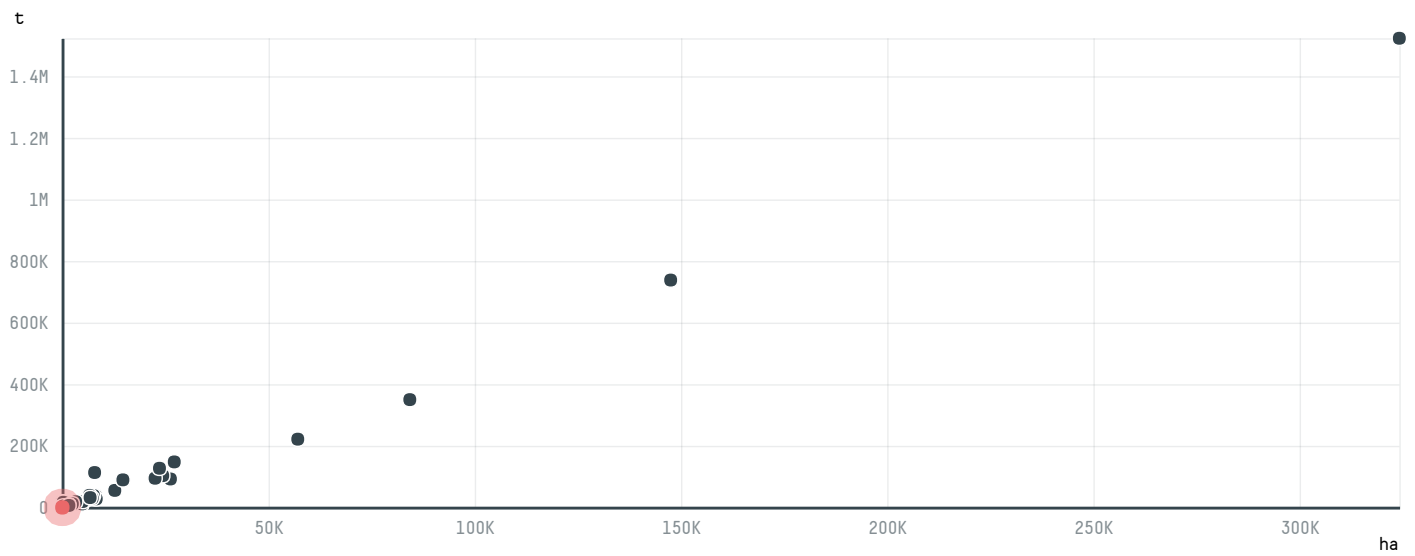

Trase is a partnership between

In collaboration with

and many other organizations and individuals.

Donors

[Terms of Use](#) · [Privacy policy](#) · [Cookie policy](#) · [Contact us](#)