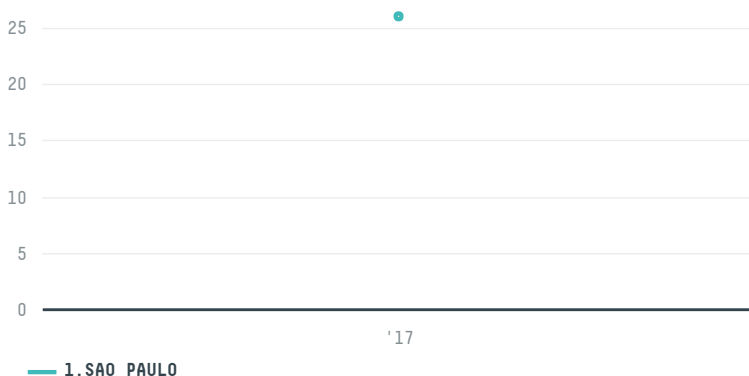

TOP DESTINATION COUNTRIES OF CHICKEN EXPORTED BY MARFRIG GLOBAL FOODS: