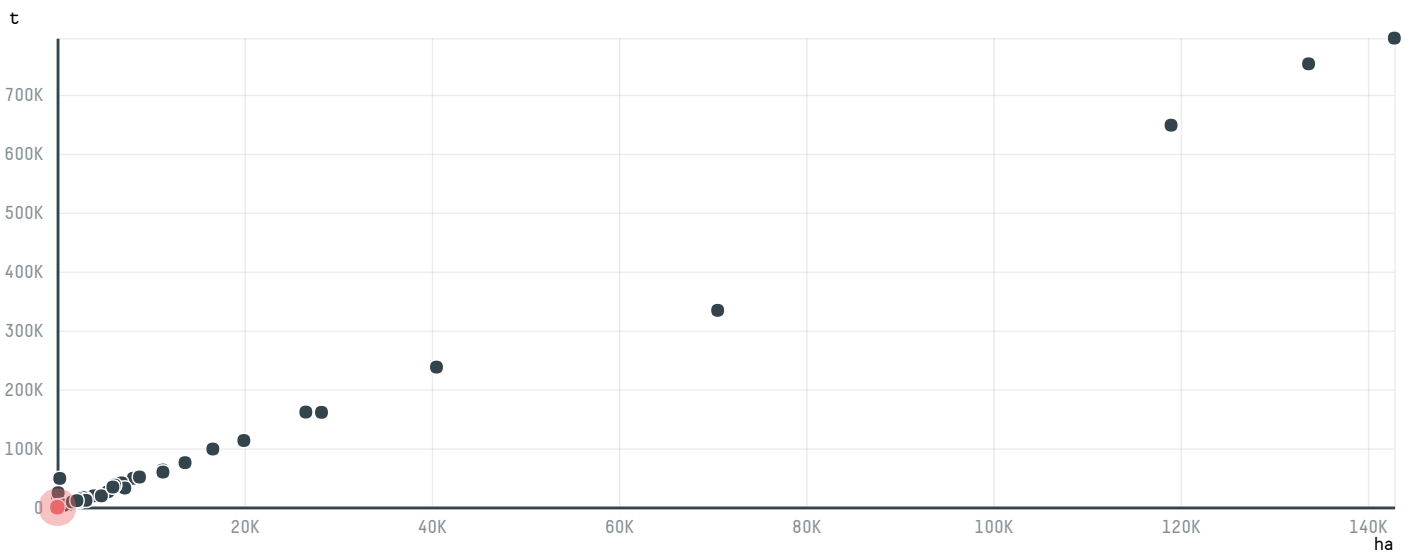

trase

MARFRIG GLOBAL FOODS

ACTIVITY COMMODITY COUNTRY YEAR
Exporter **Chicken** **Brazil** **2017**

MARFRIG GLOBAL FOODS was the 89th largest exporter of chicken from BRAZIL in 2017, accounting for 26 tons. As an exporter, MARFRIG GLOBAL FOODS sources from 1 municipalities, or 0% of the chicken production municipalities. The main destination of the chicken exported by MARFRIG GLOBAL FOODS is EGYPT, accounting for 100% of the total.

TOP DESTINATION COUNTRIES OF CHICKEN EXPORTED BY MARFRIG GLOBAL FOODS:

COMPARING COMPANIES EXPORTING CHICKEN FROM BRAZIL IN 2017

Trase is a partnership between

In collaboration with

Donors