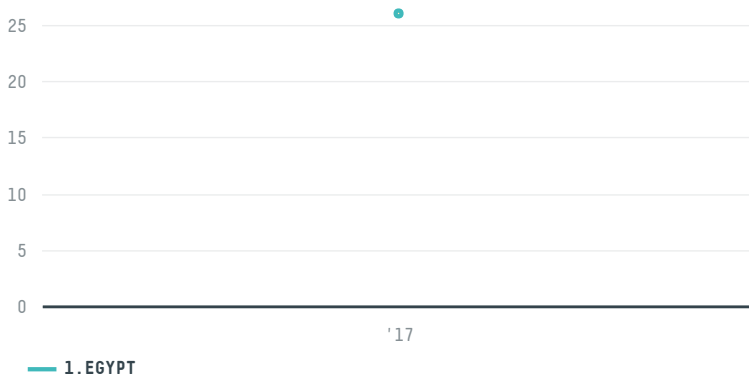

TOP DESTINATION COUNTRIES OF CHICKEN EXPORTED BY MARFRIG GLOBAL FOODS: