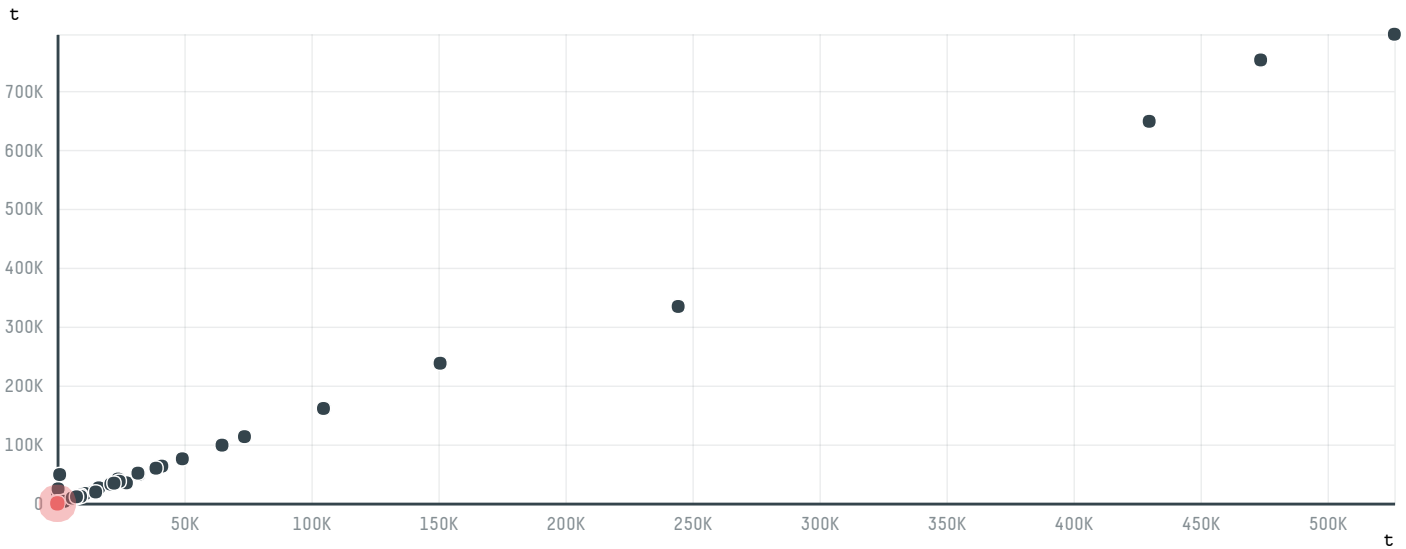

trase

MARFRIG GLOBAL FOODS

ACTIVITY COMMODITY COUNTRY YEAR
Exporter **Chicken** **Brazil** **2017**

MARFRIG GLOBAL FOODS was the 89th largest exporter of chicken from BRAZIL in 2017, accounting for 26 tons. As an exporter, MARFRIG GLOBAL FOODS sources from 1 municipalities, or 0% of the chicken production municipalities. The main destination of the chicken exported by MARFRIG GLOBAL FOODS is EGYPT, accounting for 100% of the total.

TOP DESTINATION COUNTRIES OF CHICKEN EXPORTED BY MARFRIG GLOBAL FOODS:

COMPARING COMPANIES EXPORTING CHICKEN FROM BRAZIL IN 2017

Trase is a partnership between

In collaboration with

Donors