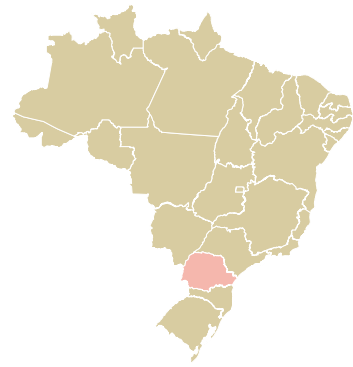

FRIMESA COOPERATIVA CENTRAL

ACTIVITY: **Exporter group**
 COMMODITY: **Chicken**
 COUNTRY: **Brazil**
 YEAR: **2018**

FRIMESA COOPERATIVA CENTRAL was the 59th largest exporter of chicken from BRAZIL in 2018, accounting for 172 tons. As an exporter, FRIMESA COOPERATIVA CENTRAL sources from 1 municipalities, or 0% of the chicken production municipalities. The main destination of the chicken exported by FRIMESA COOPERATIVA CENTRAL is PARAGUAY, accounting for 100% of the total.

TOP DESTINATION COUNTRIES OF CHICKEN EXPORTED BY FRIMESA COOPERATIVA CENTRAL:

MUNICIPALITY	SOY DEFORESTATION RISK FOR FEED	CO2 EMISSIONS RISK FROM SOY DEFORESTATION FOR FEED
MEDIANEIRA	0 ha	0 t CO2

COMPARING COMPANIES EXPORTING CHICKEN FROM BRAZIL IN 2018