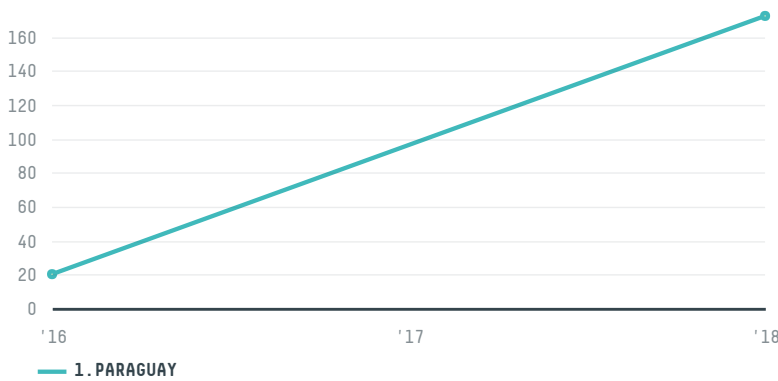

FRIMESA COOPERATIVA CENTRAL

ACTIVITY: **Exporter group**
COMMODITY: **Chicken**
COUNTRY: **Brazil**
YEAR: **2018**

FRIMESA COOPERATIVA CENTRAL was the 59th largest exporter of chicken from BRAZIL in 2018, accounting for 172 tons. As an exporter, FRIMESA COOPERATIVA CENTRAL sources from 1 municipalities, or 0% of the chicken production municipalities. The main destination of the chicken exported by FRIMESA COOPERATIVA CENTRAL is PARAGUAY, accounting for 100% of the total.

TOP DESTINATION COUNTRIES OF CHICKEN EXPORTED BY FRIMESA COOPERATIVA CENTRAL: