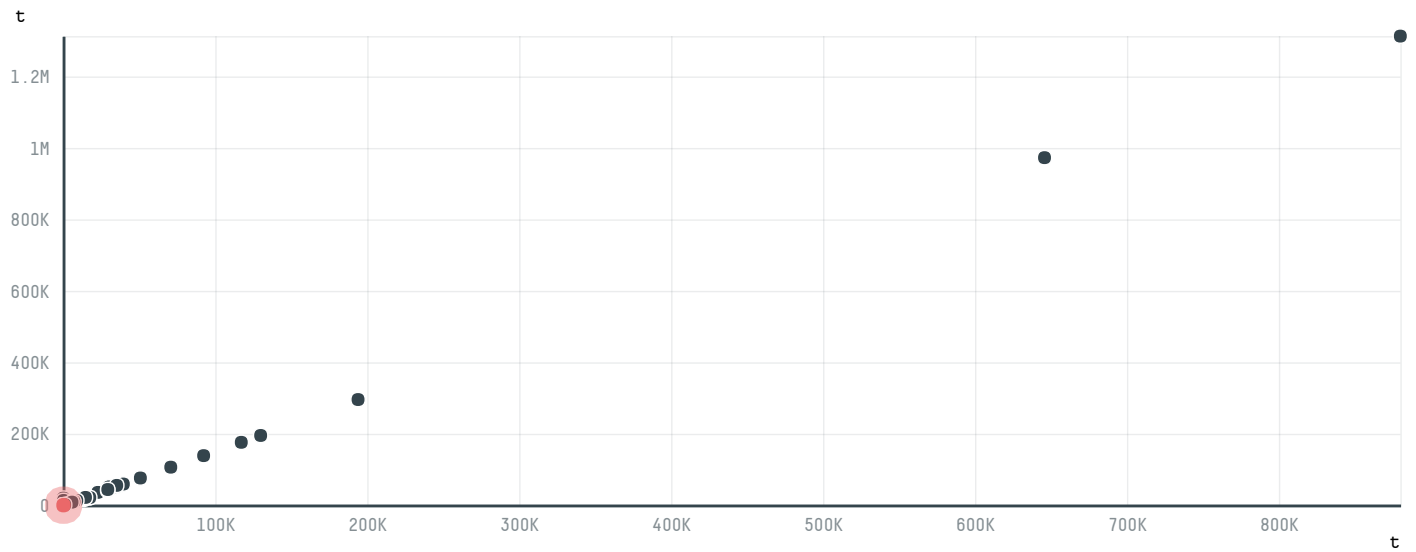

COMPARING COMPANIES EXPORTING CHICKEN FROM BRAZIL IN 2018