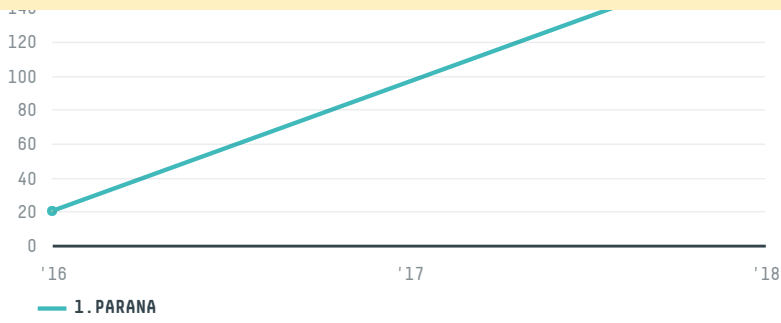

MUNICIPALITY	SOY DEFORESTATION RISK FOR FEED	CO2 EMISSIONS RISK FROM SOY DEFORESTATION FOR FEED
MEDIANEIRA	0 ha	0 t CO2

COMPARING COMPANIES EXPORTING CHICKEN FROM BRAZIL IN 2018