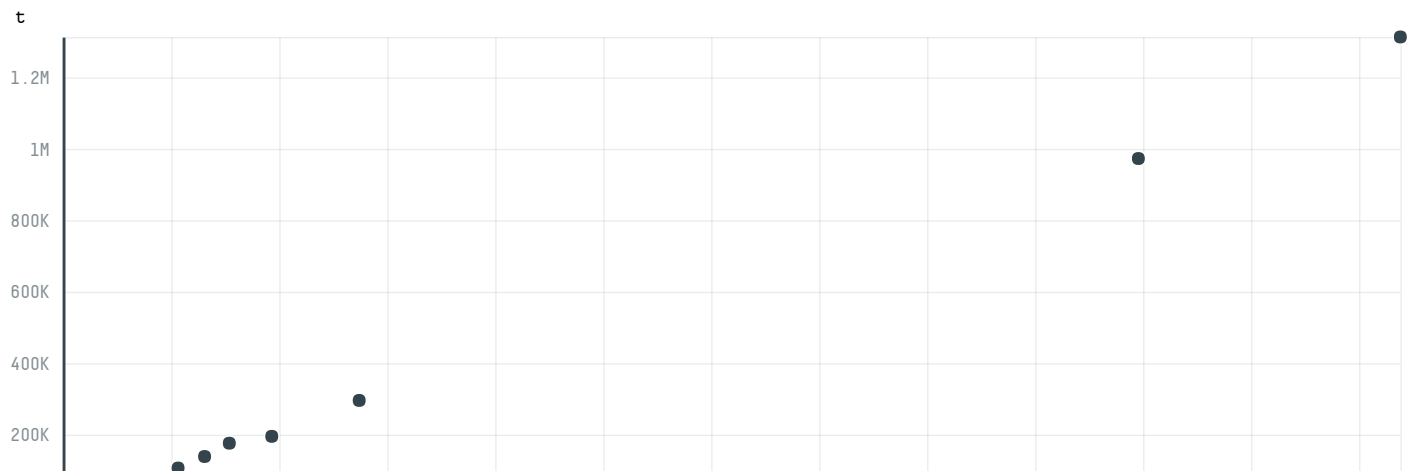

COMPARING COMPANIES EXPORTING CHICKEN FROM BRAZIL IN 2018