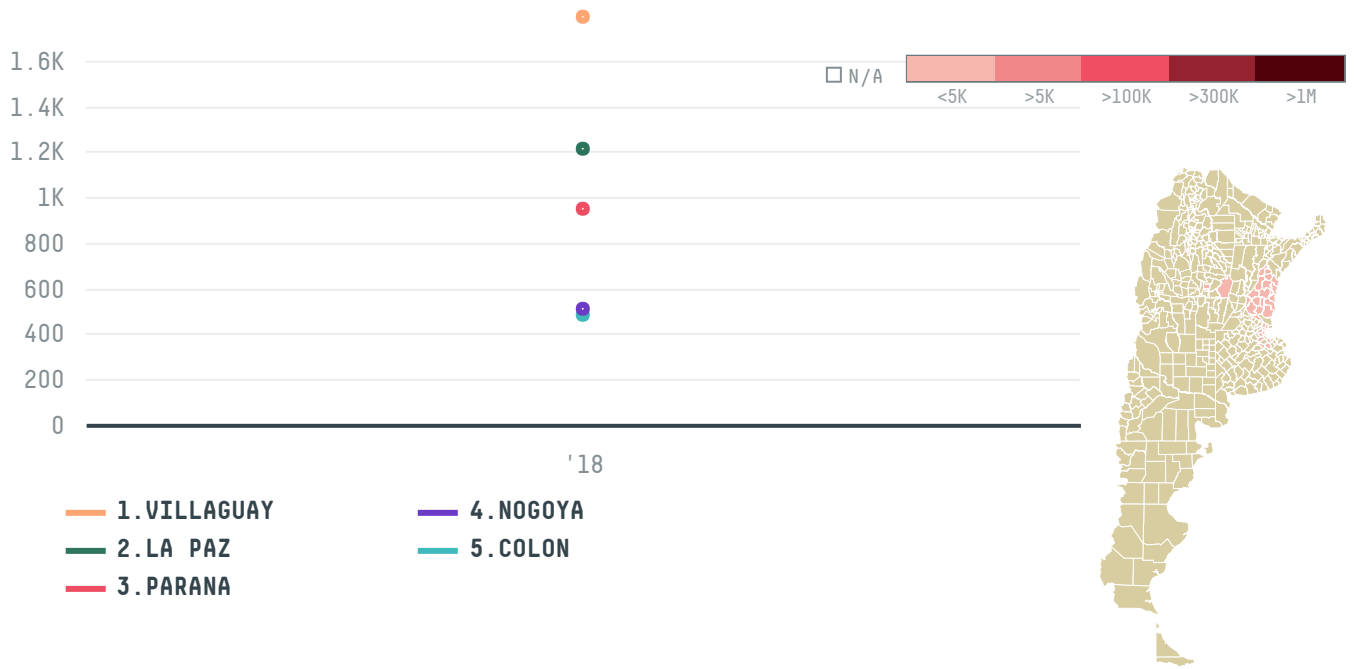

Trase is a partnership
between

Stockholm Environment

In collaboration with

vizzuality

Donors

The Global Environment Facility

WWF

This website uses cookies to provide you with an improved user experience. By continuing to browse this site, you consent to the use of cookies and similar technologies. Please visit our [privacy policy](#) for further details.

I AGREE