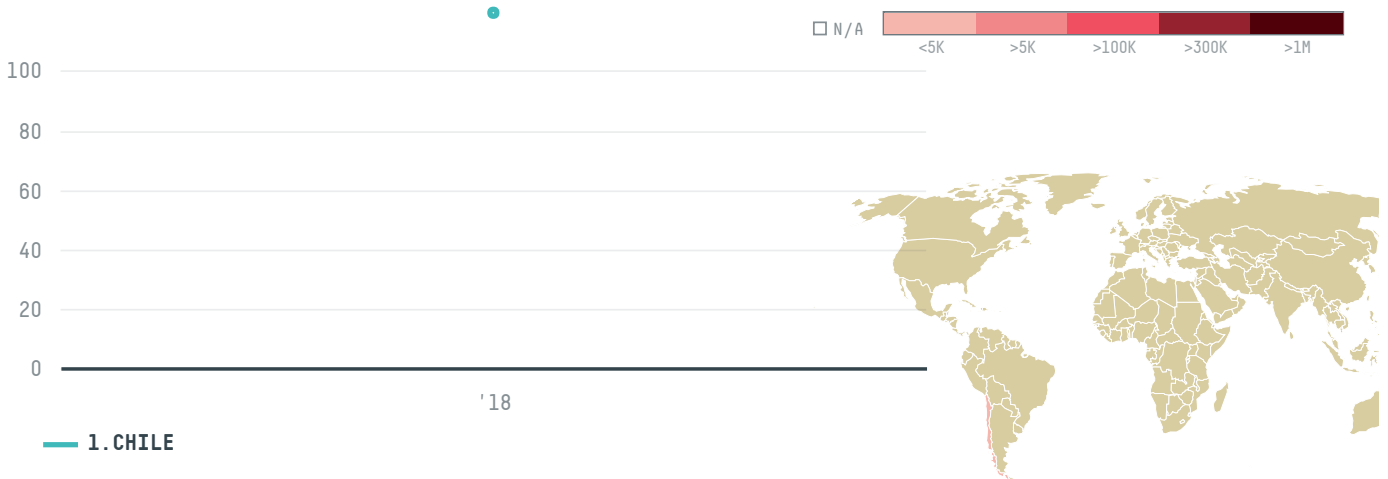

MOLYAGRO S A

ACTIVITY

Exporter group

COMMODITY

Soy

COUNTRY

Argentina

YEAR

2018

MOLYAGRO S A was the 74th largest exporter of soy from ARGENTINA in 2018, accounting for 120 tons. As an exporter, MOLYAGRO S A sources from 1 departments, or 0% of the soy production departments. The main destination of the soy exported by MOLYAGRO S A is CHILE, accounting for 100% of the total.

TOP DESTINATION COUNTRIES OF SOY EXPORTED BY MOLYAGRO S A: