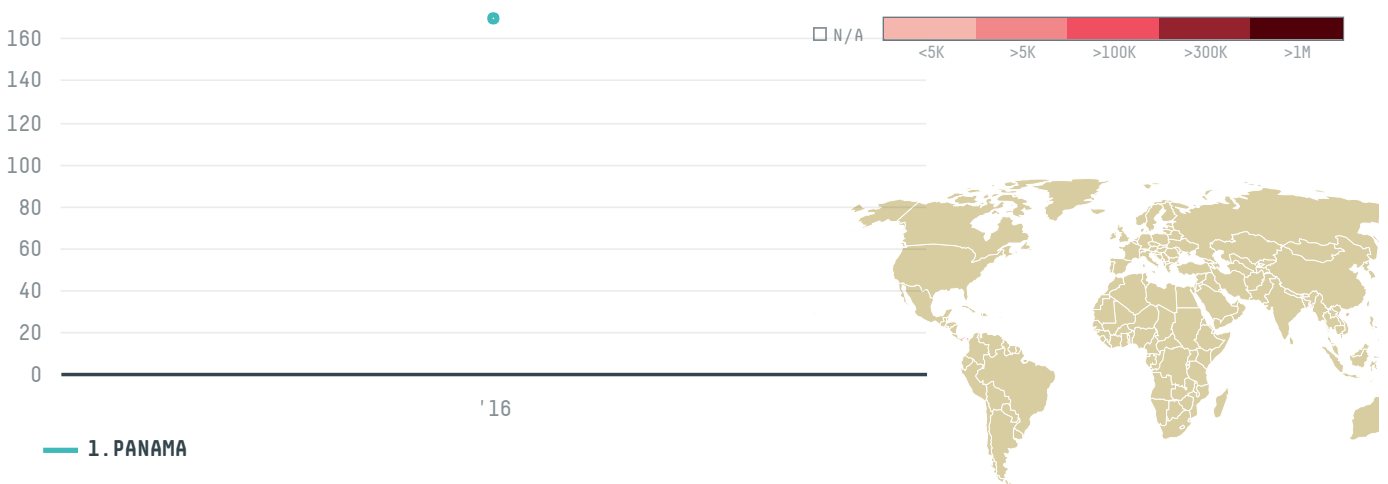

NIEUW WERELD S A

ACTIVITY

Exporter group

COMMODITY

Soy

COUNTRY

Argentina

YEAR

2016

NIEUW WERELD S A was the 85th largest exporter of soy from ARGENTINA in 2016, accounting for 169 tons. As an exporter, NIEUW WERELD S A sources from 1 departments, or 0% of the soy production departments. The main destination of the soy exported by NIEUW WERELD S A is PANAMA, accounting for 100% of the total.

TOP DESTINATION COUNTRIES OF SOY EXPORTED BY NIEUW WERELD S A: