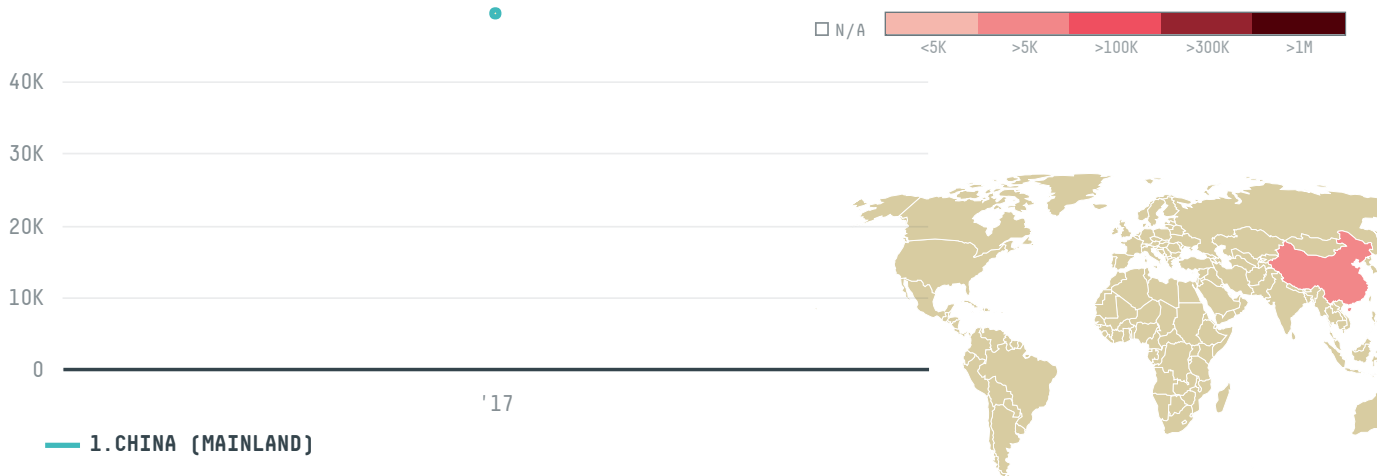

TOP DESTINATION COUNTRIES OF SOY EXPORTED BY LARTIRIGOYEN Y CIA.S.A.:

This website uses cookies to provide you with an improved user experience. By continuing to browse this site, you consent to the use of cookies and similar technologies. Please visit our [privacy policy](#) for further details.

I AGREE