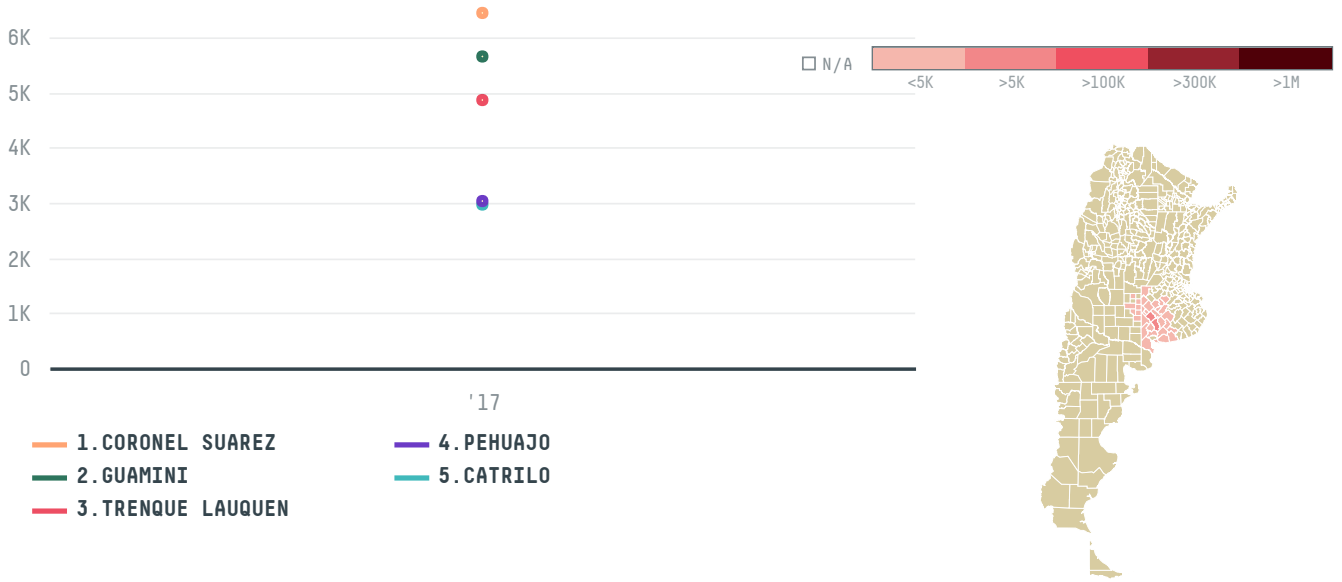

Trase is a partnership between

In collaboration with

and many other organizations

Donors

This website uses cookies to provide you with an improved user experience. By continuing to browse this site, you consent to the use of cookies and similar technologies. Please visit our [privacy policy](#) for further details.

I AGREE