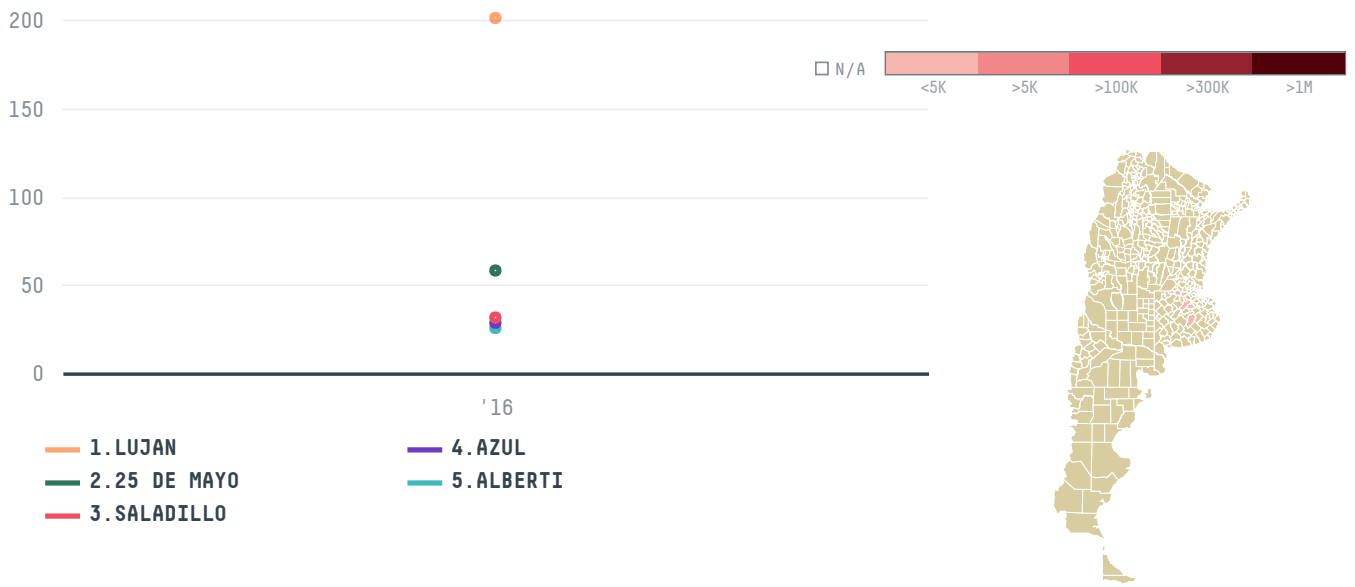

Trase is a partnership between

In collaboration with

and many other organizations

Donors

This website uses cookies to provide you with an improved user experience. By continuing to browse this site, you consent to the use of cookies and similar technologies. Please visit our [privacy policy](#) for further details.

I AGREE