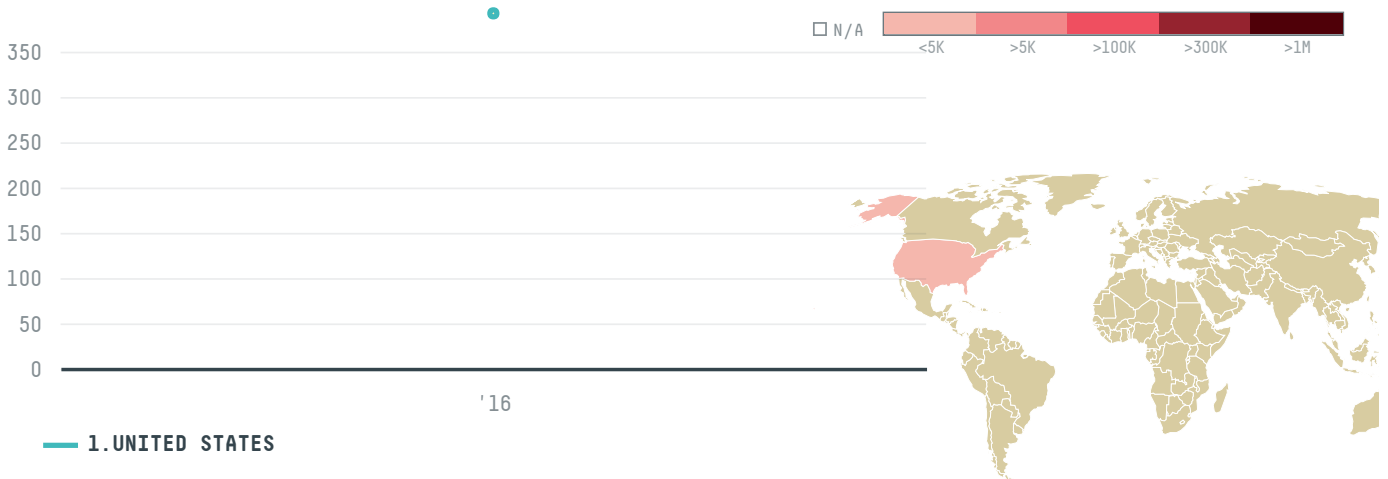

# AGRICOLA EL HORIZONTE S A

ACTIVITY

**Exporter group**

COMMODITY

**Soy**

COUNTRY

**Argentina**

YEAR

**2016**

AGRICOLA EL HORIZONTE S A was the 78th largest exporter of soy from ARGENTINA in 2016, accounting for 392 tons. As an exporter, AGRICOLA EL HORIZONTE S A sources from 7 departments, or 3% of the soy production departments. The main destination of the soy exported by AGRICOLA EL HORIZONTE S A is UNITED STATES, accounting for 100% of the total.

## TOP DESTINATION COUNTRIES OF SOY EXPORTED BY AGRICOLA EL HORIZONTE S A:

This website uses cookies to provide you with an improved user experience. By continuing to browse this site, you consent to the use of cookies and similar technologies. Please visit our [privacy policy](#) for further details.