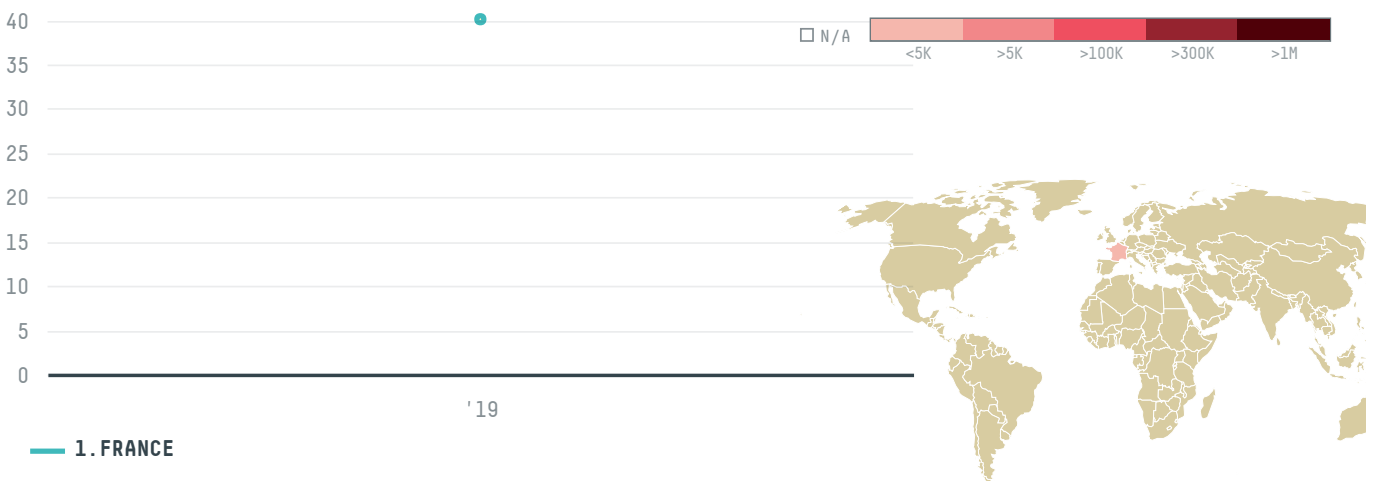

trase

SEAFRIGO SERVICE IMPORT

ACTIVITY

Importer

COMMODITY

Shrimp

COUNTRY

Ecuador

YEAR

2019

SEAFRIGO SERVICE IMPORT was the 682nd largest importer of shrimp from ECUADOR in 2019, accounting for 40 tons. As an importer, SEAFRIGO SERVICE IMPORT sources from 3 parishes, or 8% of the shrimp production parishes. The main destination of the shrimp imported by SEAFRIGO SERVICE IMPORT is FRANCE, accounting for 100% of the total.

TOP DESTINATION COUNTRIES OF SHRIMP EXPORTED BY SEAFRIGO SERVICE IMPORT:

This website uses cookies to provide you with an improved user experience. By continuing to browse this site, you consent to the use of cookies and similar technologies. Please visit our [privacy policy](#) for further details.