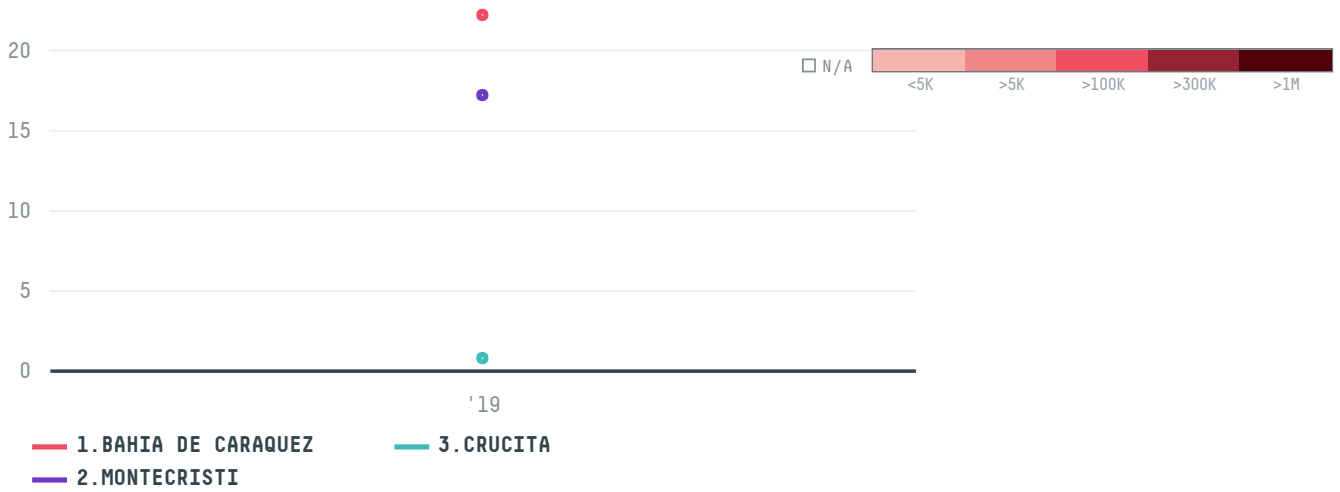

Trase is a partnership between

In collaboration with

and many other organizations and individuals.

Donors

[Terms of Use](#) · [Privacy policy](#) · [Cookie policy](#) · [Contact us](#)

This website uses cookies to provide you with an improved user experience. By continuing to browse this site, you consent to the use of cookies and similar technologies. Please visit our [privacy policy](#) for further details.

I AGREE