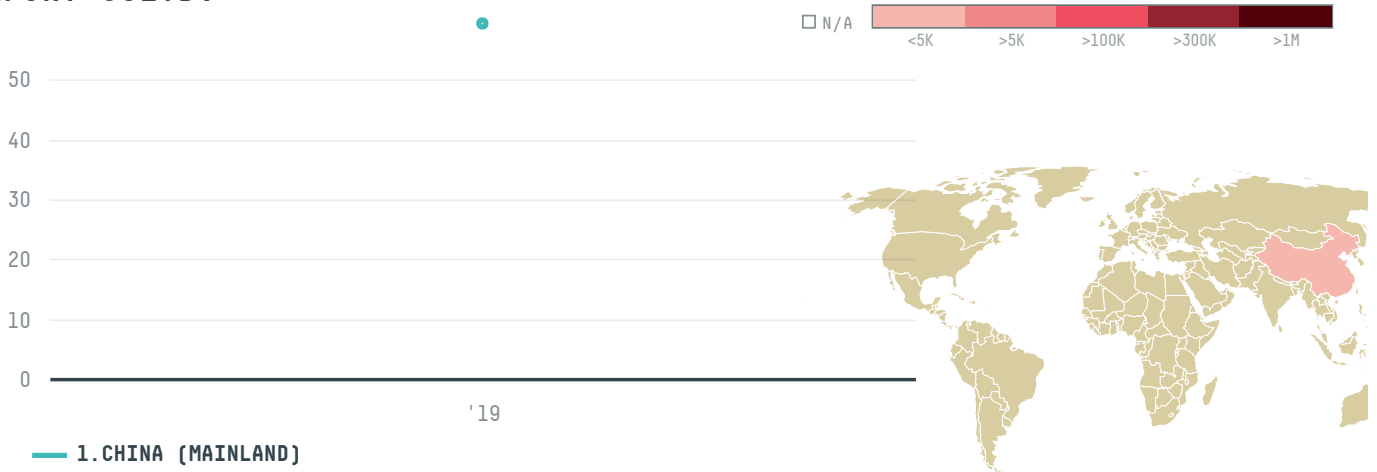

TOP DESTINATION COUNTRIES OF SHRIMP EXPORTED BY SHENZHEN RUIKAI XI IMPORT & EXPORT COLTD:

Trase is a partnership between

In collaboration with

Donors

This website uses cookies to provide you with an improved user experience. By continuing to browse this site, you consent to the use of cookies and similar technologies. Please visit our [privacy policy](#) for further details.

I AGREE