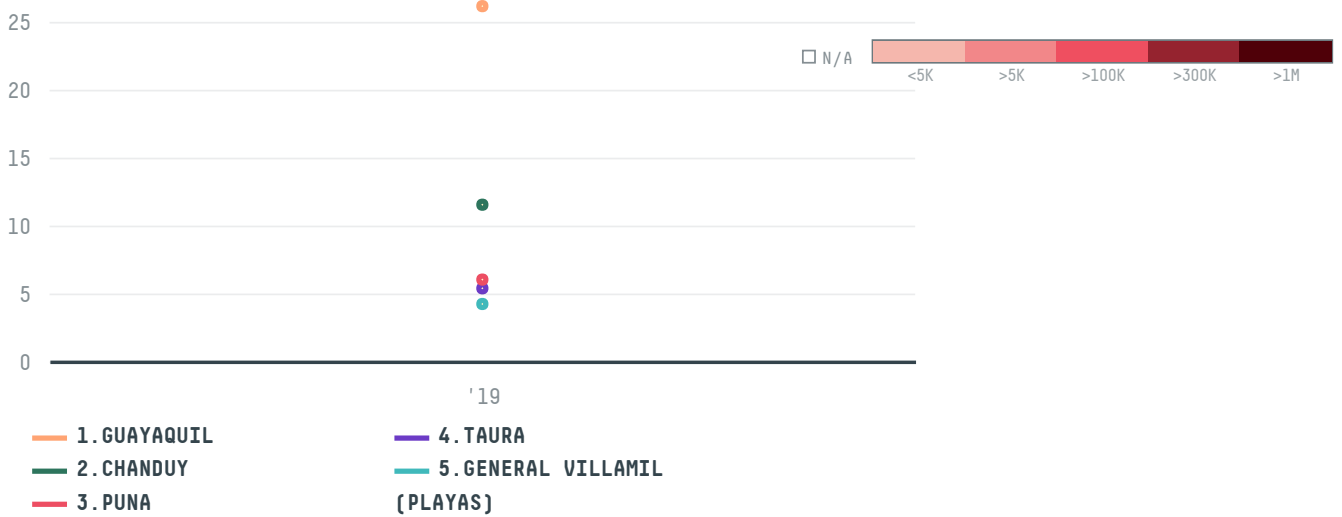

TOP DESTINATION COUNTRIES OF SHRIMP EXPORTED BY SHENZHEN RUIKAI XI IMPORT & EXPORT COLTD:

Trase is a partnership between

In collaboration with

Donors

This website uses cookies to provide you with an improved user experience. By continuing to browse this site, you consent to the use of cookies and similar technologies. Please visit our [privacy policy](#) for further details.

I AGREE