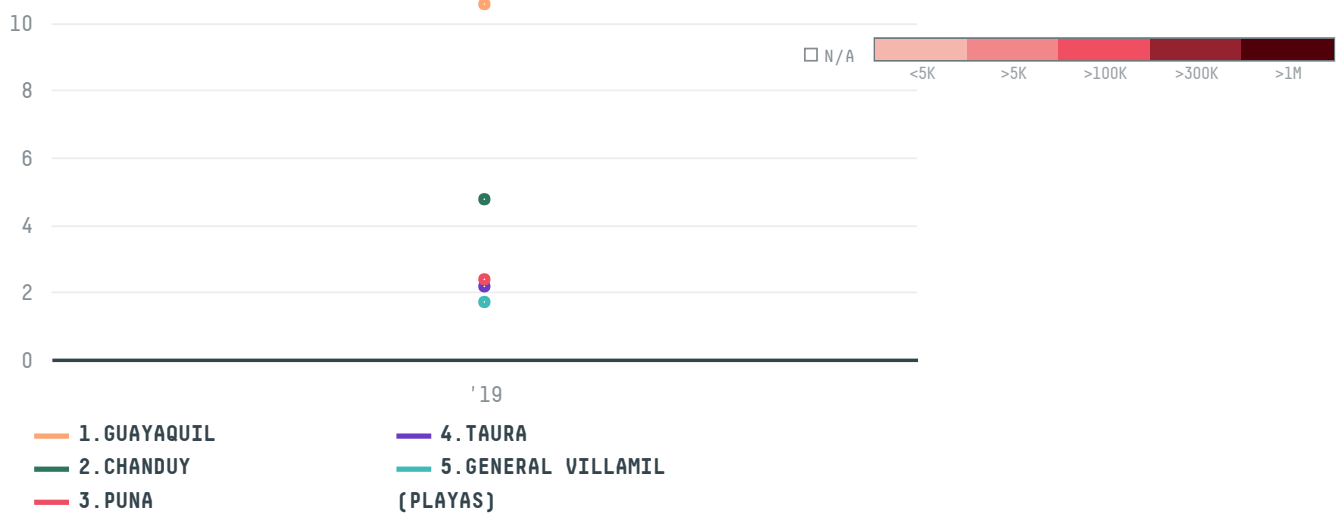

TOP DESTINATION COUNTRIES OF SHRIMP EXPORTED BY LAHNEDI QINGDAO INTERNATIONAL TRADE CO LTD:

Trase is a partnership between

In collaboration with

Donors

This website uses cookies to provide you with an improved user experience. By continuing to browse this site, you consent to the use of cookies and similar technologies. Please visit our [privacy policy](#) for further details.

I AGREE