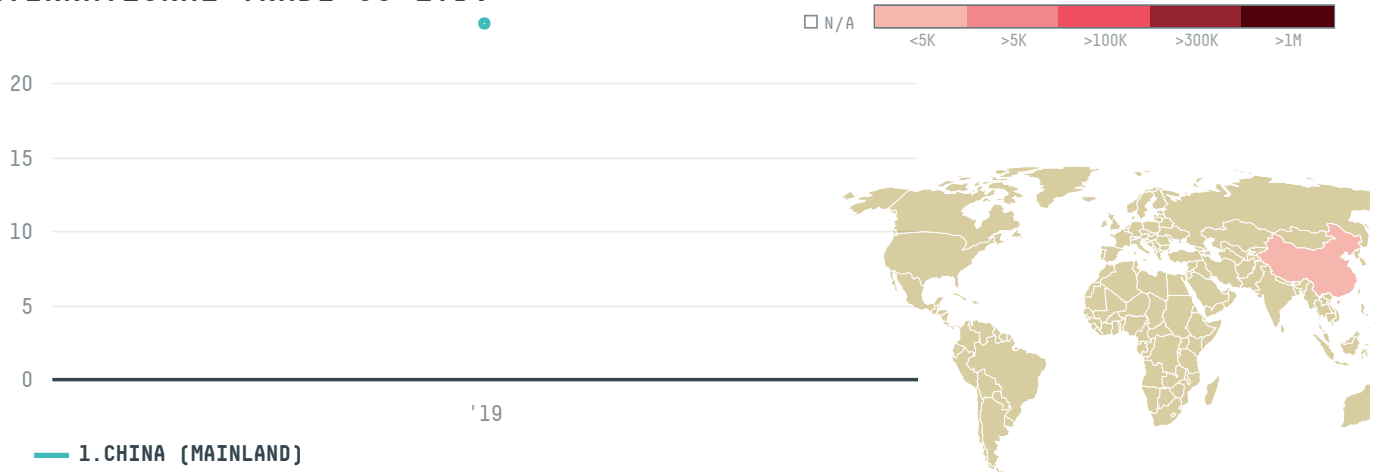

TOP DESTINATION COUNTRIES OF SHRIMP EXPORTED BY LAHNEDI QINGDAO INTERNATIONAL TRADE CO LTD:

Trase is a partnership between

In collaboration with

Donors

This website uses cookies to provide you with an improved user experience. By continuing to browse this site, you consent to the use of cookies and similar technologies. Please visit our [privacy policy](#) for further details.

I AGREE