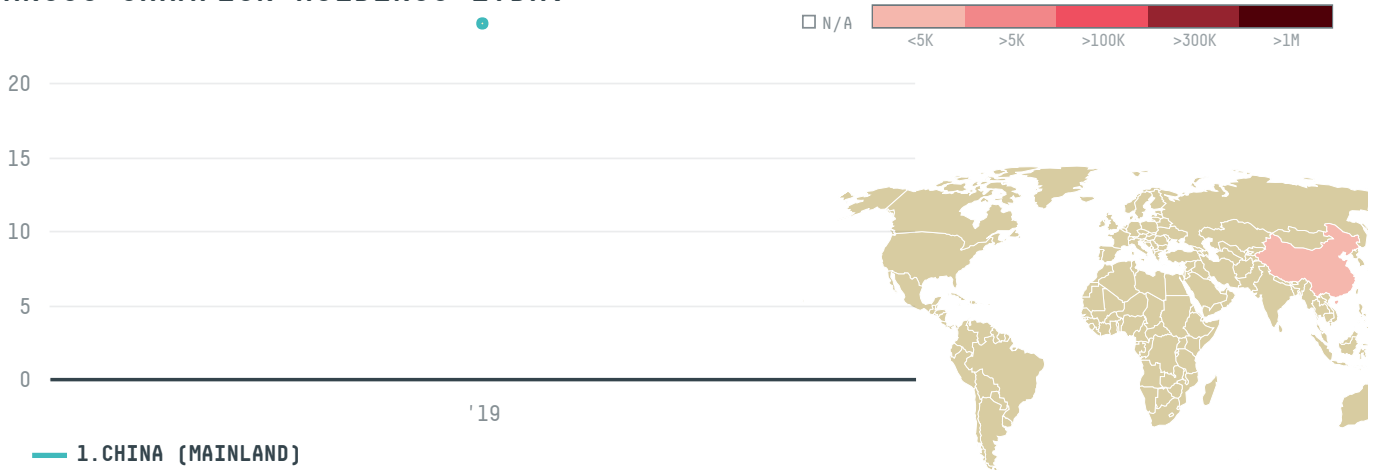

TOP DESTINATION COUNTRIES OF SHRIMP EXPORTED BY HIGH HOPE INT L GROUP
JIANGSU CHAMPION HOLDINGS LTDA:

Trase is a partnership between

In collaboration with

and many other organizations and individuals.

Donors

[Terms of Use](#) · [Privacy policy](#) · [Cookie policy](#) · [Contact us](#)

This website uses cookies to provide you with an improved user experience. By continuing to browse this site, you consent to the use of cookies and similar technologies. Please visit our [privacy policy](#) for further details.

I AGREE