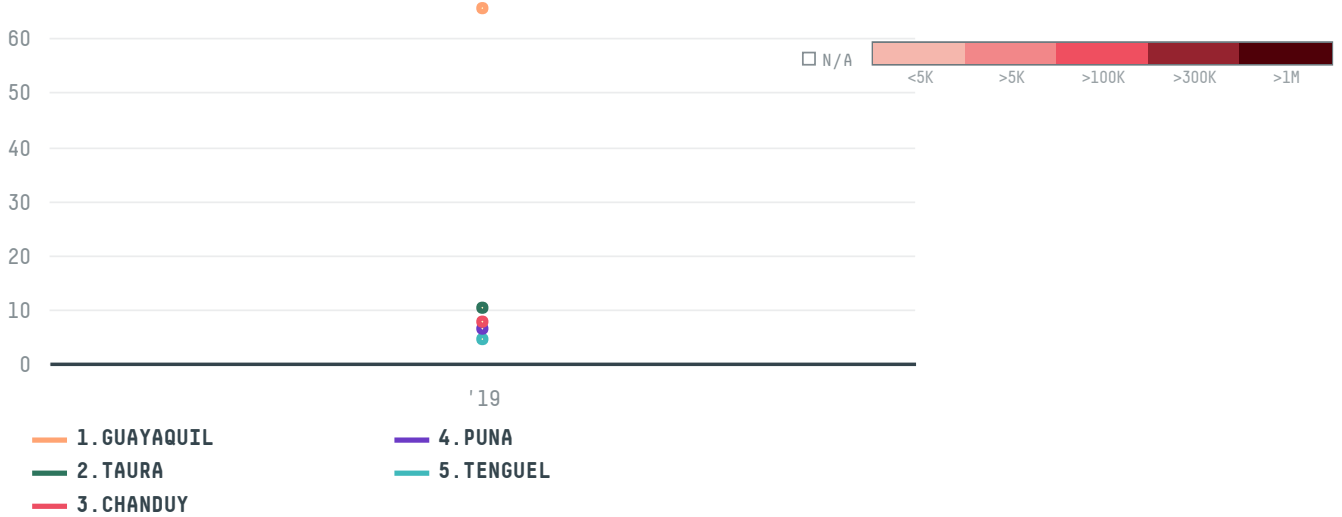

This website uses cookies to provide you with an improved user experience. By continuing to browse this site, you consent to the use of cookies and similar technologies. Please visit our [privacy policy](#) for further details.

I AGREE

Trase is a partnership between

In collaboration with

and many other organizations and individuals.

Donors