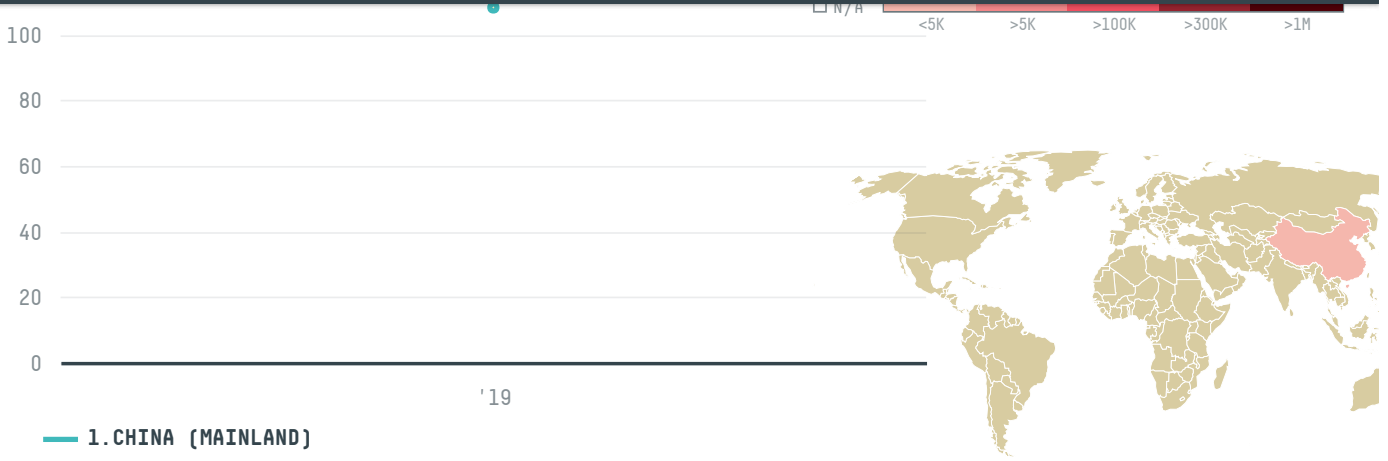

This website uses cookies to provide you with an improved user experience. By continuing to browse this site, you consent to the use of cookies and similar technologies. Please visit our [privacy policy](#) for further details.

I AGREE

Trase is a partnership between

In collaboration with

and many other organizations and individuals.

Donors