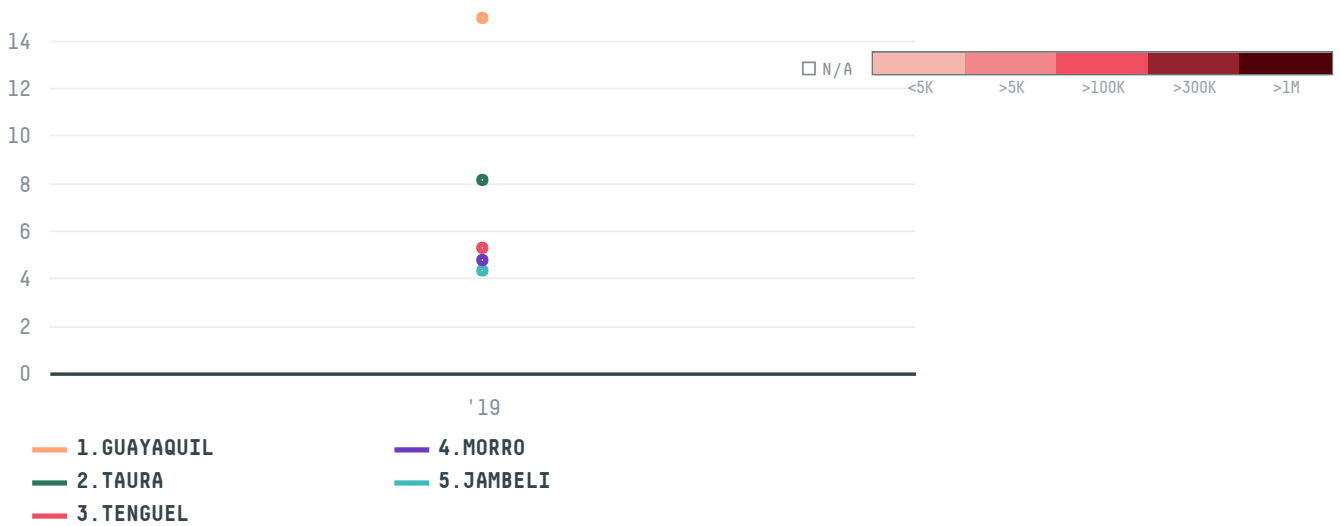

Trase is a partnership between

In collaboration with

and many other organizations and individuals.

Donors

[Terms of Use](#) · [Privacy policy](#) · [Cookie policy](#) · [Contact us](#)

This website uses cookies to provide you with an improved user experience. By continuing to browse this site, you consent to the use of cookies and similar technologies. Please visit our [privacy policy](#) for further details.

I AGREE