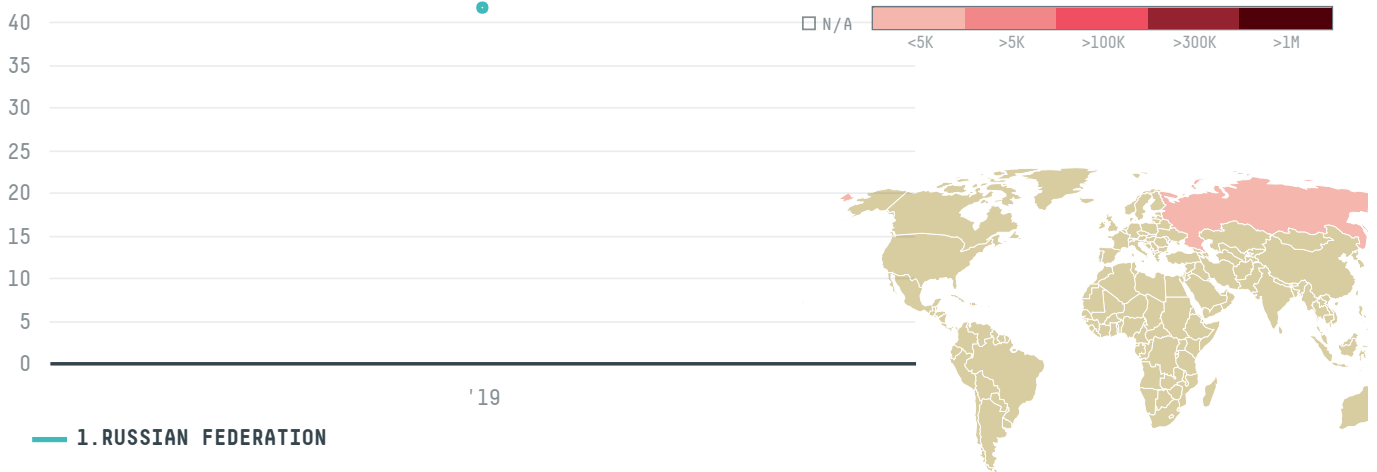

TOP DESTINATION COUNTRIES OF SHRIMP EXPORTED BY RUSPRODTORG LTD:

This website uses cookies to provide you with an improved user experience. By continuing to browse this site, you consent to the use of cookies and similar technologies. Please visit our [privacy policy](#) for further details.

I AGREE