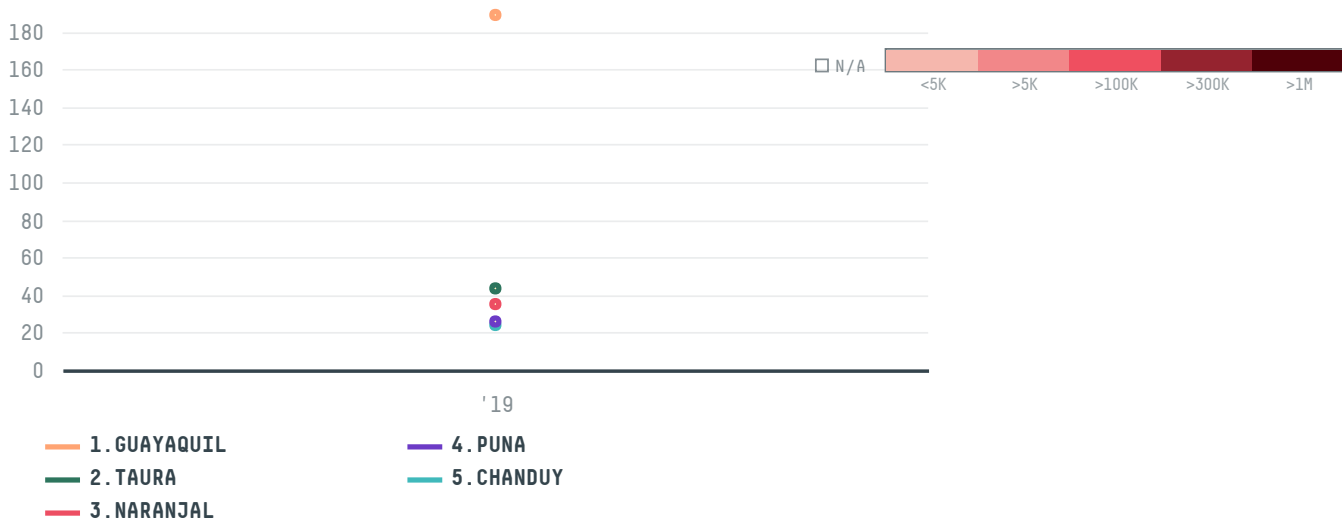

Trase is a partnership between