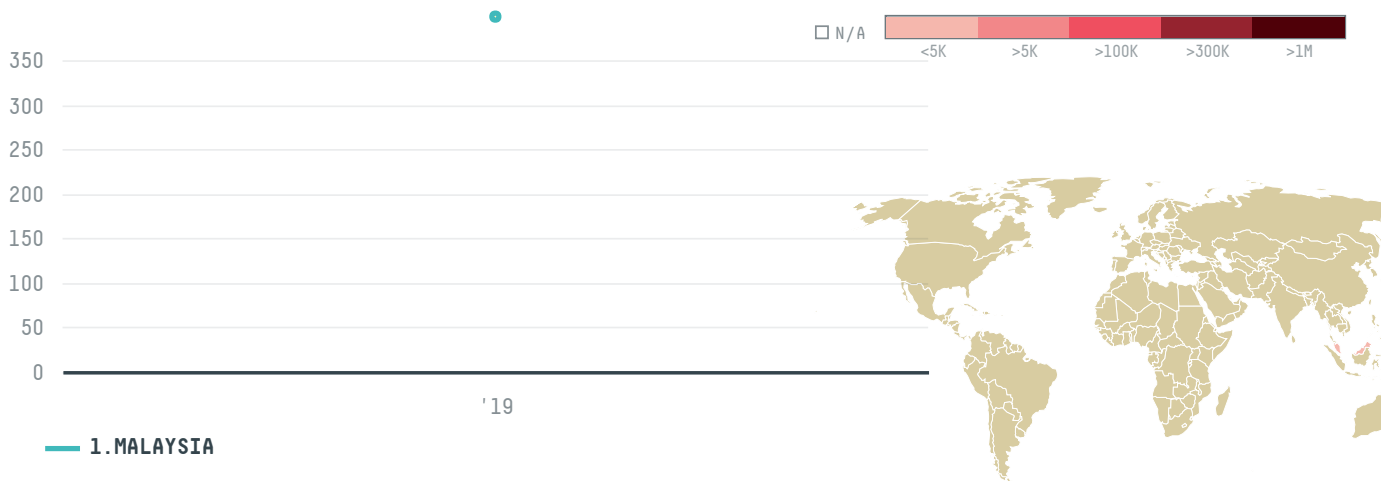

TOP DESTINATION COUNTRIES OF SHRIMP EXPORTED BY FISHERGOLD SDN BHD:

This website uses cookies to provide you with an improved user experience. By continuing to browse this site, you consent to the use of cookies and similar technologies. Please visit our [privacy policy](#) for further details.

I AGREE