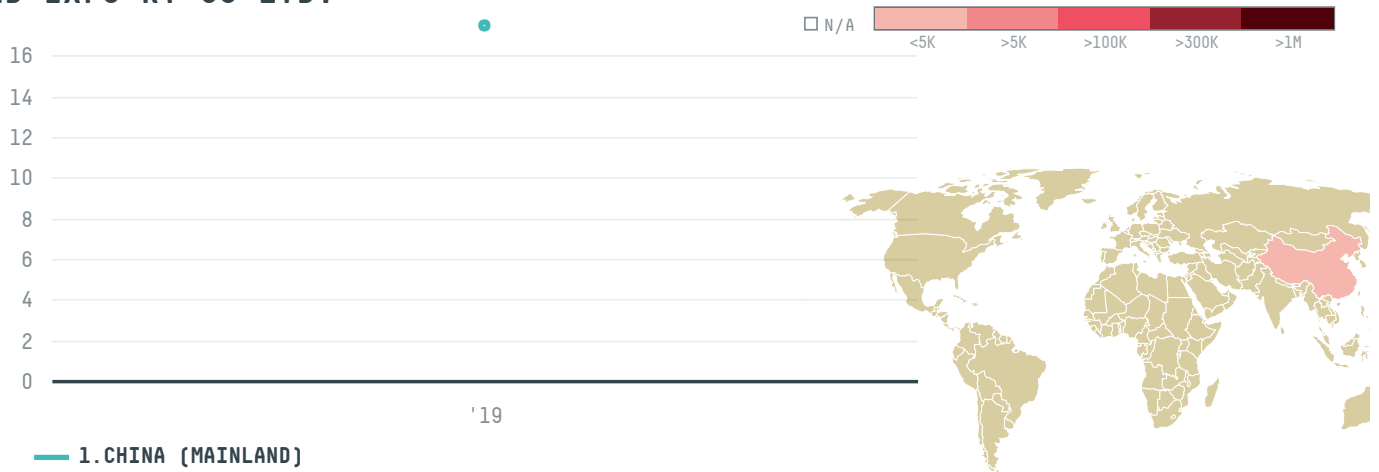

further details.

EXPORTED BY LUKE INTERNATIONAL IMPORT AND EXPORT CO LTD:

Trase is a partnership between

In collaboration with

Donors

This website uses cookies to provide you with an improved user experience. By continuing to browse this site, you consent to the use of cookies and similar technologies. Please visit our privacy policy for

I AGREE