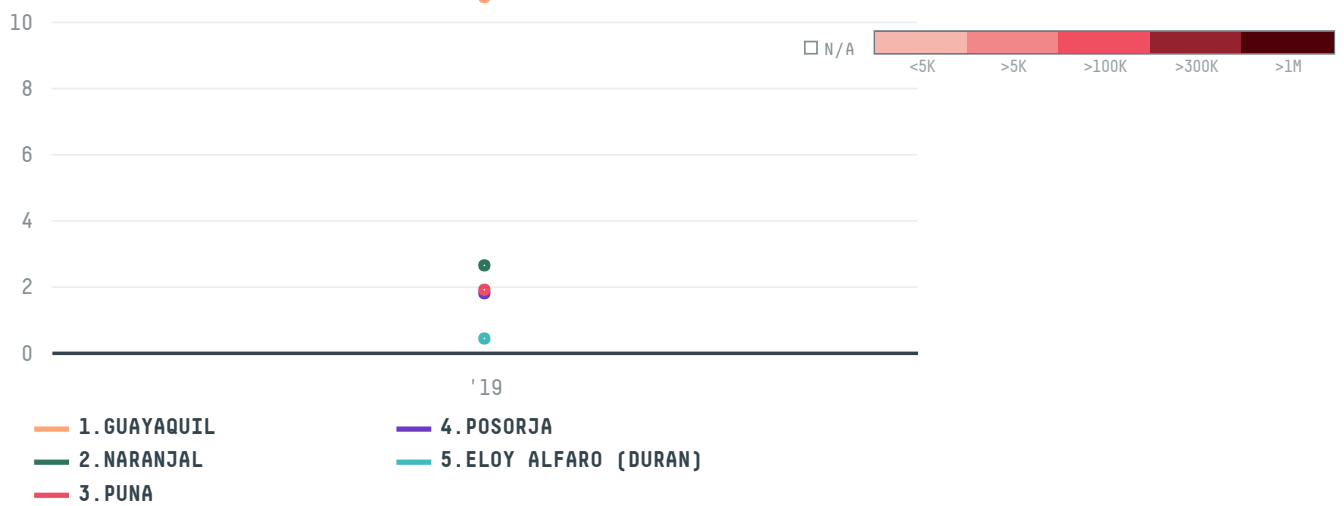

further details.

EXPORTED BY LUKE INTERNATIONAL IMPORT AND EXPORT CO LTD:

Trase is a partnership between

In collaboration with

Donors

This website uses cookies to provide you with an improved user experience. By continuing to browse this site, you consent to the use of cookies and similar technologies. Please visit our privacy policy for

I AGREE