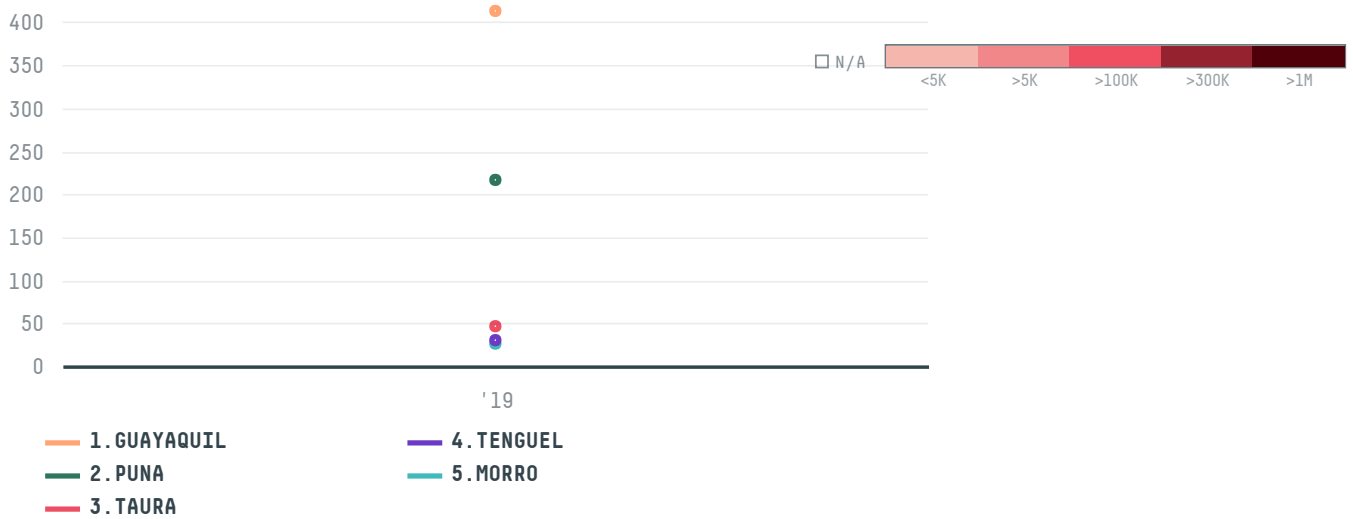

Trase is a partnership between

In collaboration with

and many other organizations and individuals.

Donors

[Terms of Use](#) · [Privacy policy](#) · [Cookie policy](#) · [Contact us](#)

This website uses cookies to provide you with an improved user experience. By continuing to browse this site, you consent to the use of cookies and similar technologies. Please visit our [privacy policy](#) for further details.

I AGREE