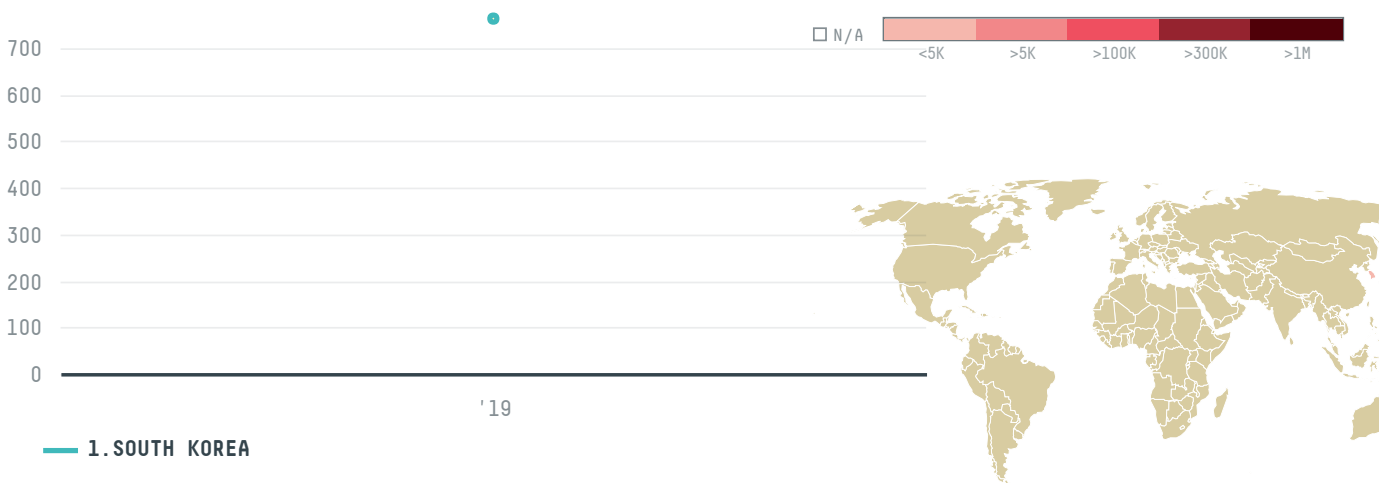

TOP DESTINATION COUNTRIES OF SHRIMP EXPORTED BY HAESUNG SF INC:

This website uses cookies to provide you with an improved user experience. By continuing to browse this site, you consent to the use of cookies and similar technologies. Please visit our [privacy policy](#) for further details.

I AGREE