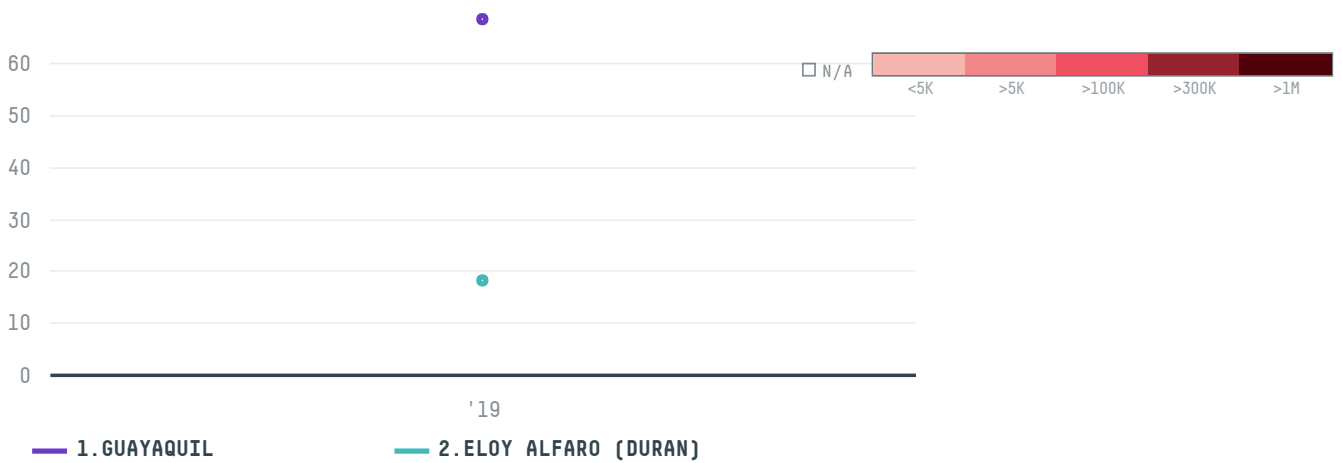

TOP DESTINATION COUNTRIES OF SHRIMP EXPORTED BY SHANDONG BANGJING INTERNATIONAL TRADE CO LTD:

Trase is a partnership between

In collaboration with

Donors

This website uses cookies to provide you with an improved user experience. By continuing to browse this site, you consent to the use of cookies and similar technologies. Please visit our [privacy policy](#) for further details.

I AGREE