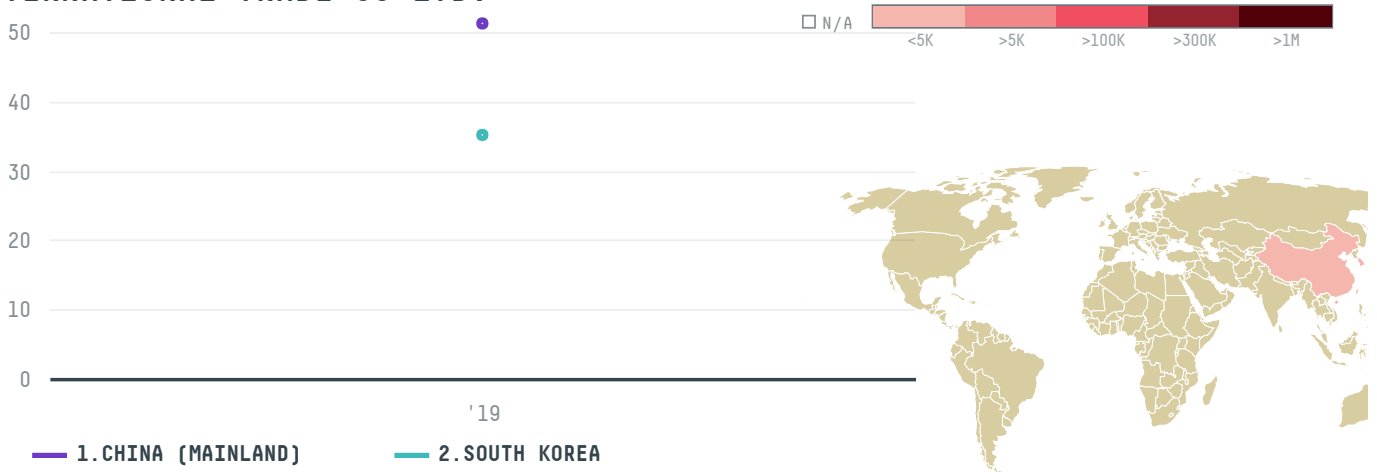

TOP DESTINATION COUNTRIES OF SHRIMP EXPORTED BY SHANDONG BANGJING INTERNATIONAL TRADE CO LTD:

Trase is a partnership between

In collaboration with

Donors

This website uses cookies to provide you with an improved user experience. By continuing to browse this site, you consent to the use of cookies and similar technologies. Please visit our [privacy policy](#) for further details.

I AGREE