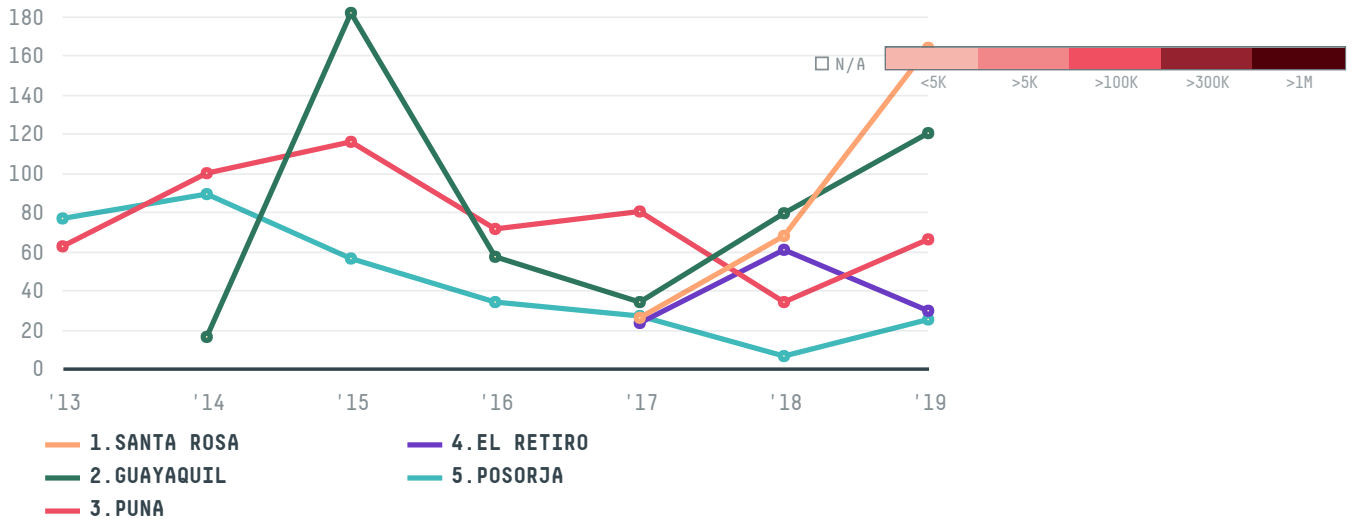

Trase is a partnership between

In collaboration with

and many other organizations and individuals.

Donors

[Terms of Use](#) · [Privacy policy](#) · [Cookie policy](#) · [Contact us](#)

This website uses cookies to provide you with an improved user experience. By continuing to browse this site, you consent to the use of cookies and similar technologies. Please visit our [privacy policy](#) for further details.

I AGREE