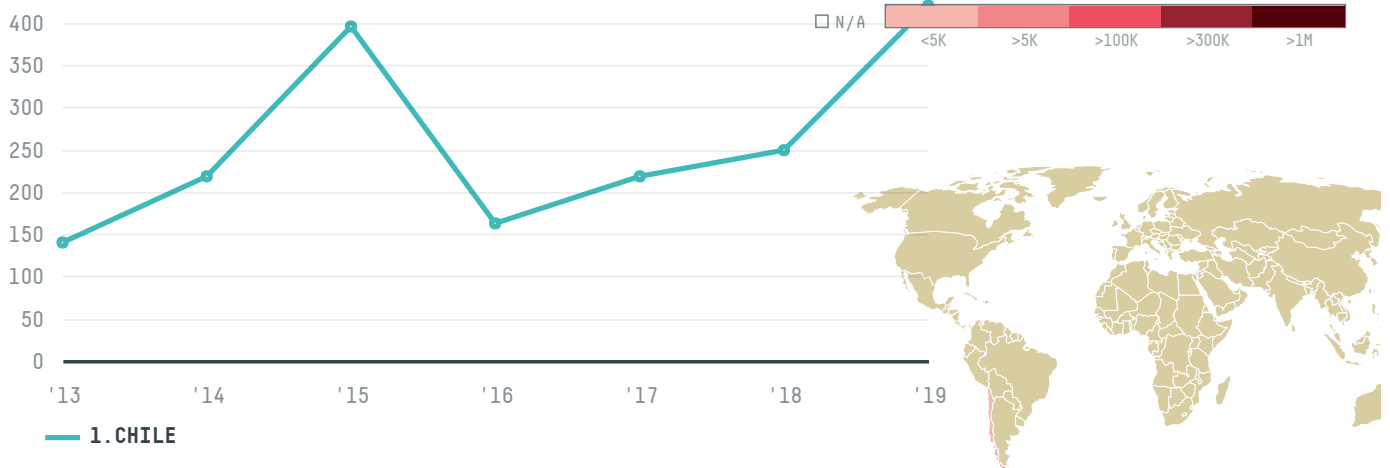

TOP DESTINATION COUNTRIES OF SHRIMP EXPORTED BY COMERCIAL OCEANO LTD:

This website uses cookies to provide you with an improved user experience. By continuing to browse this site, you consent to the use of cookies and similar technologies. Please visit our [privacy policy](#) for further details.

I AGREE