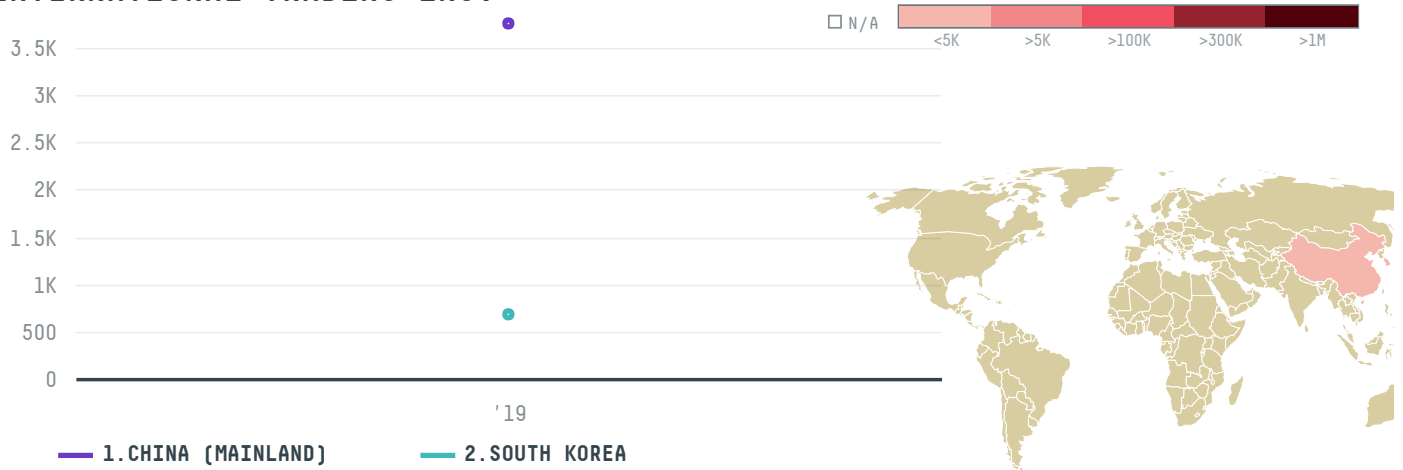

TOP DESTINATION COUNTRIES OF SHRIMP EXPORTED BY SHANGHAI RUIYAN INTERNATIONAL TRADING INC:

Trase is a partnership between

In collaboration with

Donors

This website uses cookies to provide you with an improved user experience. By continuing to browse this site, you consent to the use of cookies and similar technologies. Please visit our [privacy policy](#) for further details.

I AGREE