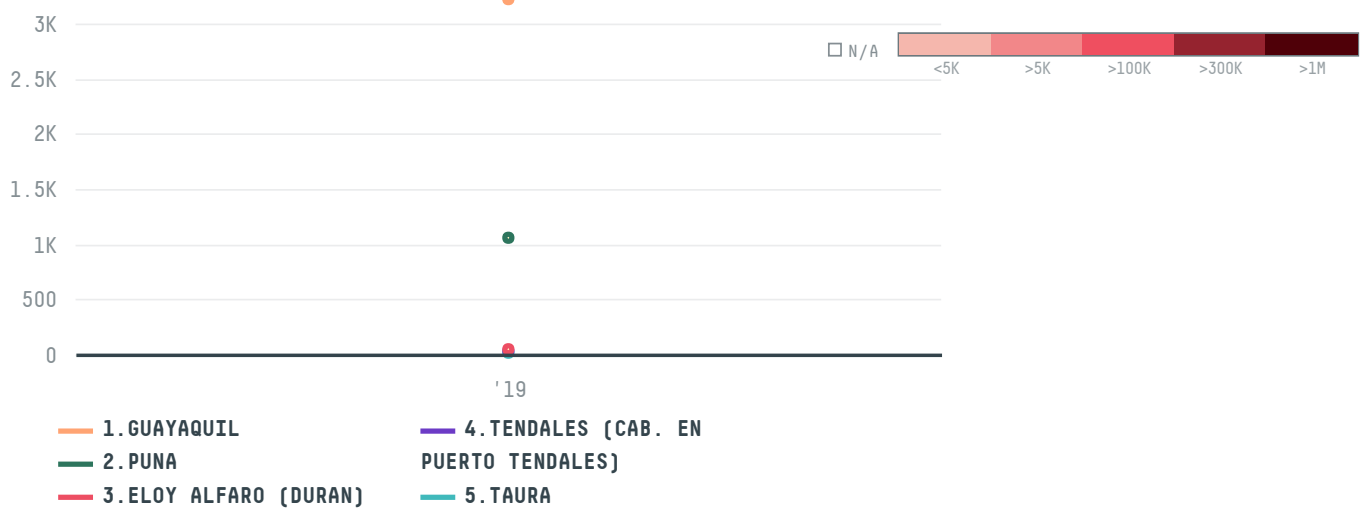

TOP DESTINATION COUNTRIES OF SHRIMP EXPORTED BY SHANGHAI RUIYAN INTERNATIONAL TRADING INC:

Trase is a partnership between

In collaboration with

Donors

This website uses cookies to provide you with an improved user experience. By continuing to browse this site, you consent to the use of cookies and similar technologies. Please visit our [privacy policy](#) for further details.

I AGREE