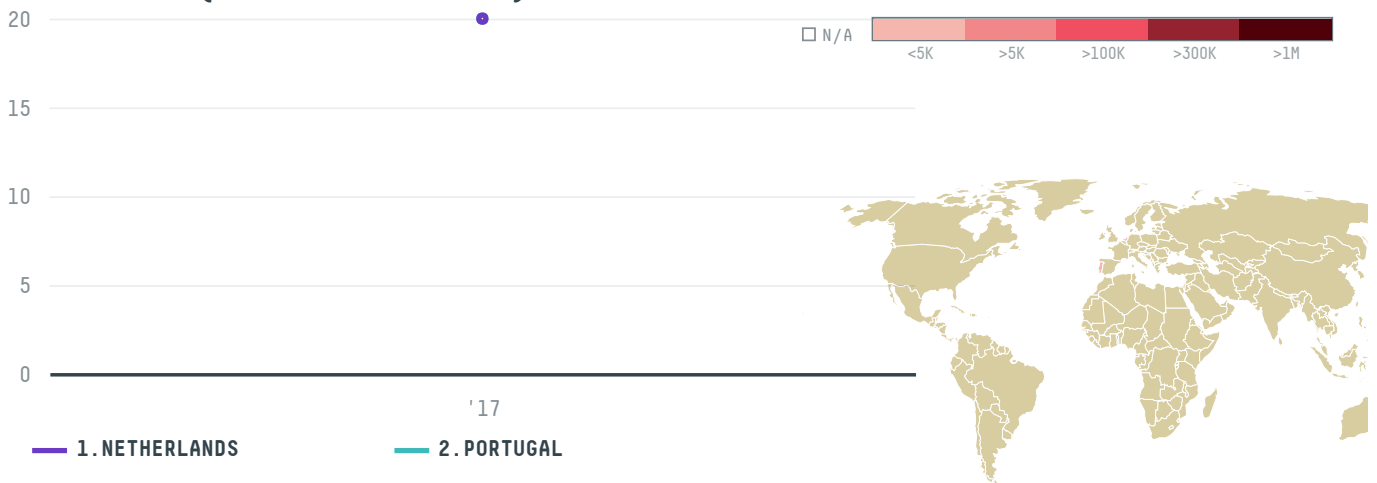

trase

(TO THE ORDER OF)

ACTIVITY

Importer

COMMODITY

Shrimp

COUNTRY

Ecuador

YEAR

2017

(TO THE ORDER OF) was the 568th largest importer of shrimp from ECUADOR in 2017, accounting for 40 tons. As an importer, (TO THE ORDER OF) sources from 4 parishes, or 9% of the shrimp production parishes. The main destination of the shrimp imported by (TO THE ORDER OF) is NETHERLANDS, accounting for 50% of the total.

TOP DESTINATION COUNTRIES OF SHRIMP EXPORTED BY (TO THE ORDER OF):

This website uses cookies to provide you with an improved user experience. By continuing to browse this site, you consent to the use of cookies and similar technologies. Please visit our [privacy policy](#) for further details.