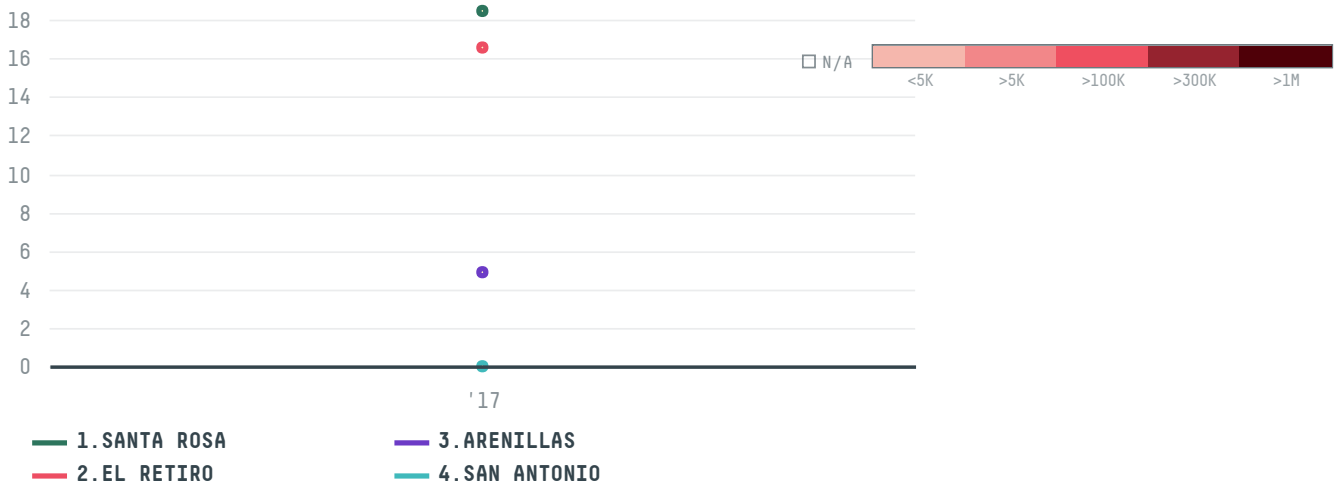

Trase is a partnership between

In collaboration with

and many other organizations and individuals.

Donors

[Terms of Use](#) · [Privacy policy](#) · [Cookie policy](#) · [Contact us](#)

This website uses cookies to provide you with an improved user experience. By continuing to browse this site, you consent to the use of cookies and similar technologies. Please visit our [privacy policy](#) for further details.

I AGREE