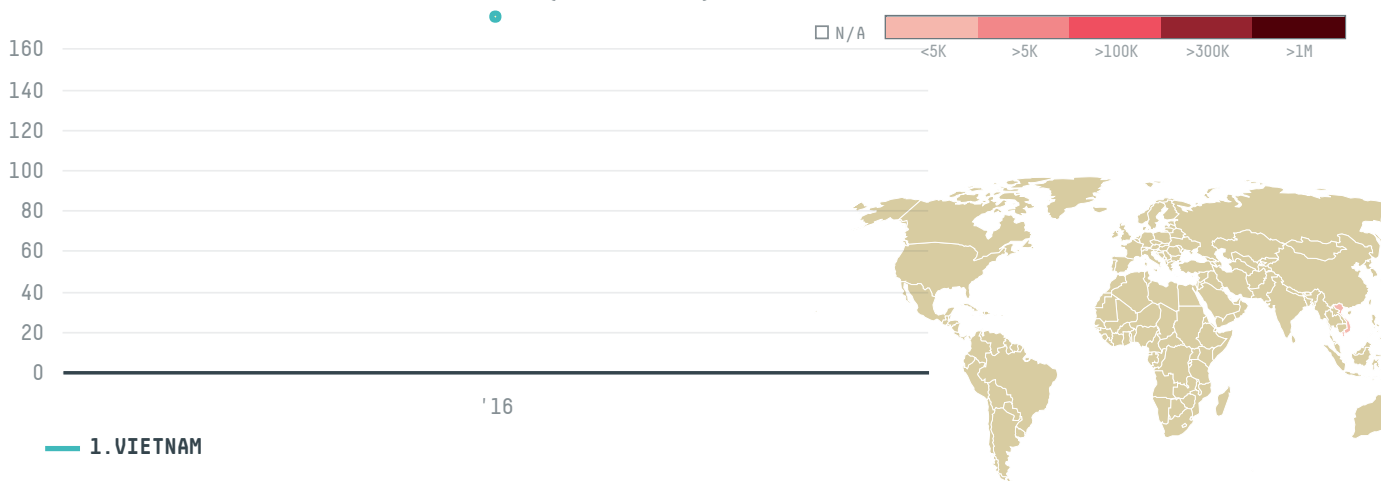

TOP DESTINATION COUNTRIES OF SHRIMP EXPORTED BY NHA PHUONG CO LTD(MR TOAN):