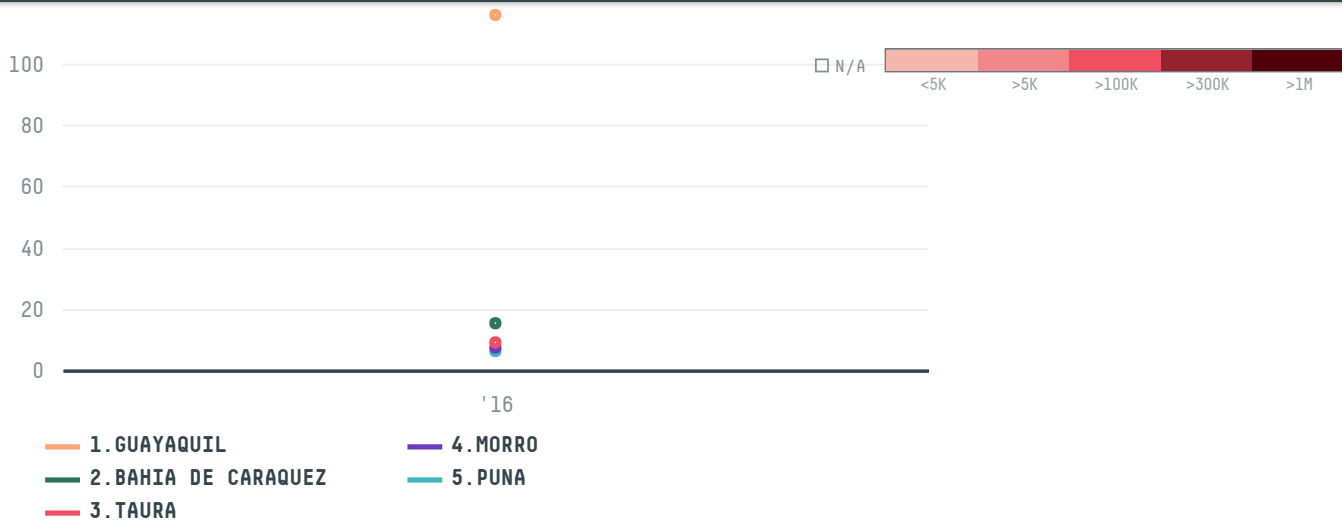

Trase is a partnership between

In collaboration with

and many other organizations and individuals.

Donors

[Terms of Use](#) · [Privacy policy](#) · [Cookie policy](#) · [Contact us](#)