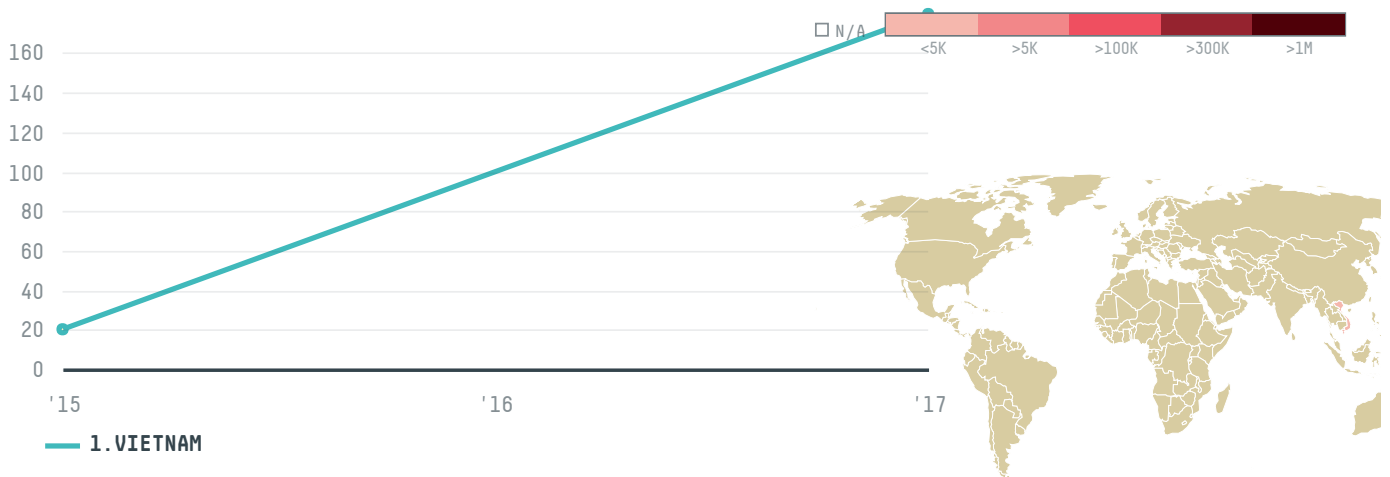

TOP DESTINATION COUNTRIES OF SHRIMP EXPORTED BY MAI HOA CO:

This website uses cookies to provide you with an improved user experience. By continuing to browse this site, you consent to the use of cookies and similar technologies. Please visit our [privacy policy](#) for further details.

I AGREE