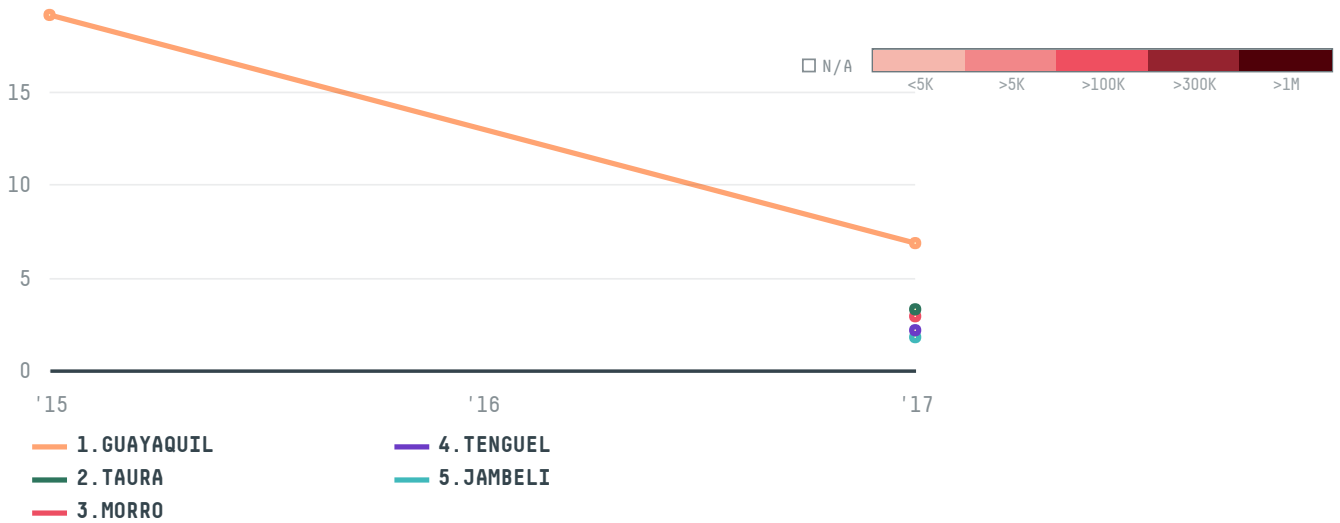

Trase is a partnership between

In collaboration with

and many other organizations and individuals.

Donors

[Terms of Use](#) · [Privacy policy](#) · [Cookie policy](#) · [Contact us](#)

This website uses cookies to provide you with an improved user experience. By continuing to browse this site, you consent to the use of cookies and similar technologies. Please visit our [privacy policy](#) for further details.

I AGREE