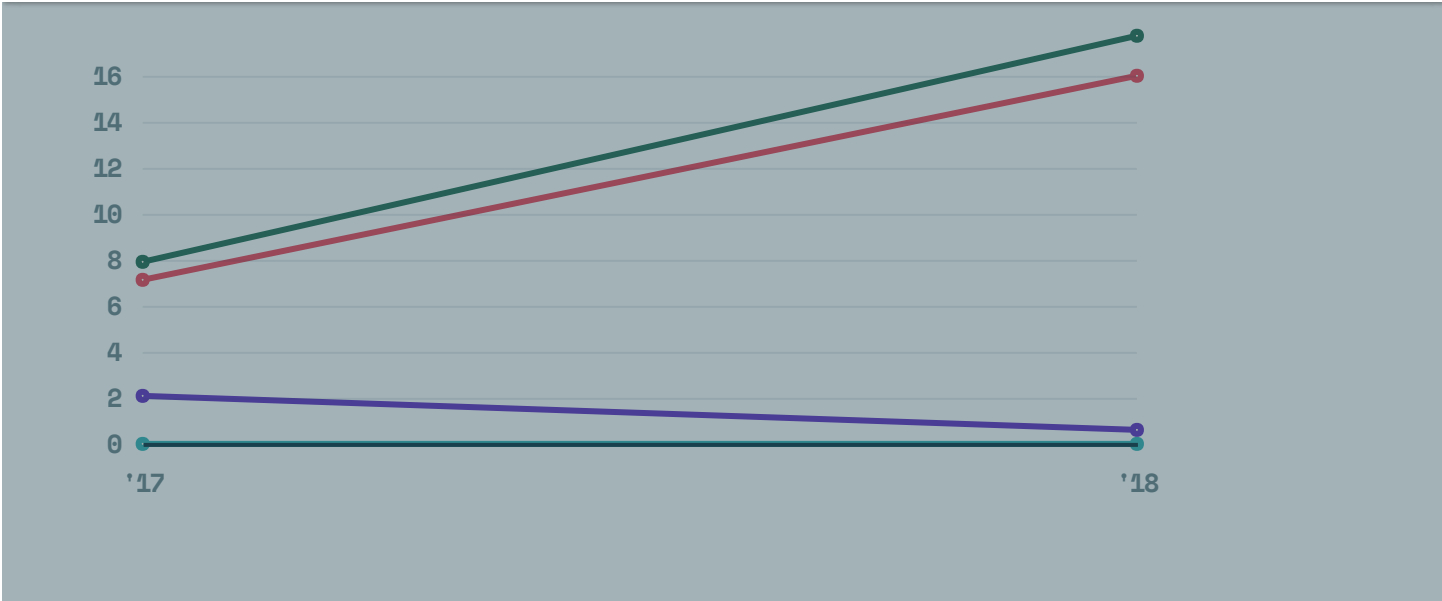

This website uses cookies to provide you with an improved user experience. By continuing to browse this site, you consent to the use of cookies and similar technologies. Please visit our [privacy policy](#) for further details.

I understand

Trase is a partnership between

In close collaboration with many others.

[Click for more information about our partners and funders..](#)

- **Home**
  - Resources
  - About
  - Contact us
- **Supply Chains**
  - Data Tools
  - Profiles
  - Logistics Maps
  - Downloads
- **Finance**
  - Explore
  - Search
  - Watchlists
  - Methodology
  - FAQs
- **Insights**
  - Yearbook
  - Collections
  - Publications

Sign up for our Newsletter