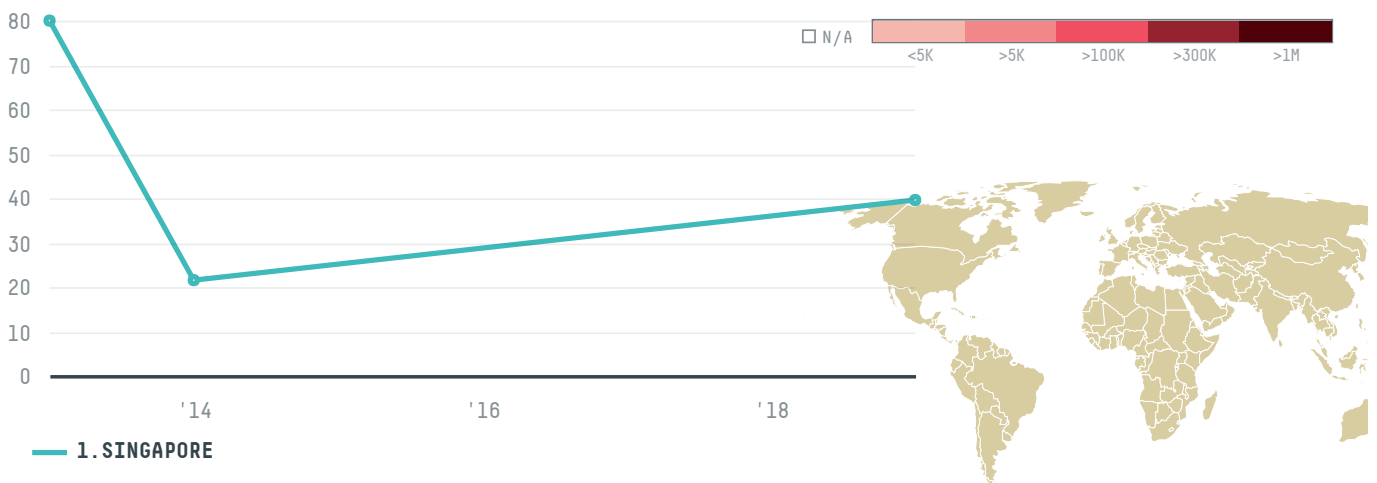

YEAR

2019

SONG FISH DEALER PTE was the 687th largest importer of shrimp from ECUADOR in 2019, accounting for 39 tons. As an importer, SONG FISH DEALER PTE sources from 2 parishes, or 5% of the shrimp production parishes. The main destination of the shrimp imported by SONG FISH DEALER PTE is SINGAPORE, accounting for 100% of the total.

TOP DESTINATION COUNTRIES OF SHRIMP EXPORTED BY SONG FISH DEALER PTE:

This website uses cookies to provide you with an improved user experience. By continuing to browse this site, you consent to the use of cookies and similar technologies. Please visit our [privacy policy](#) for further details.