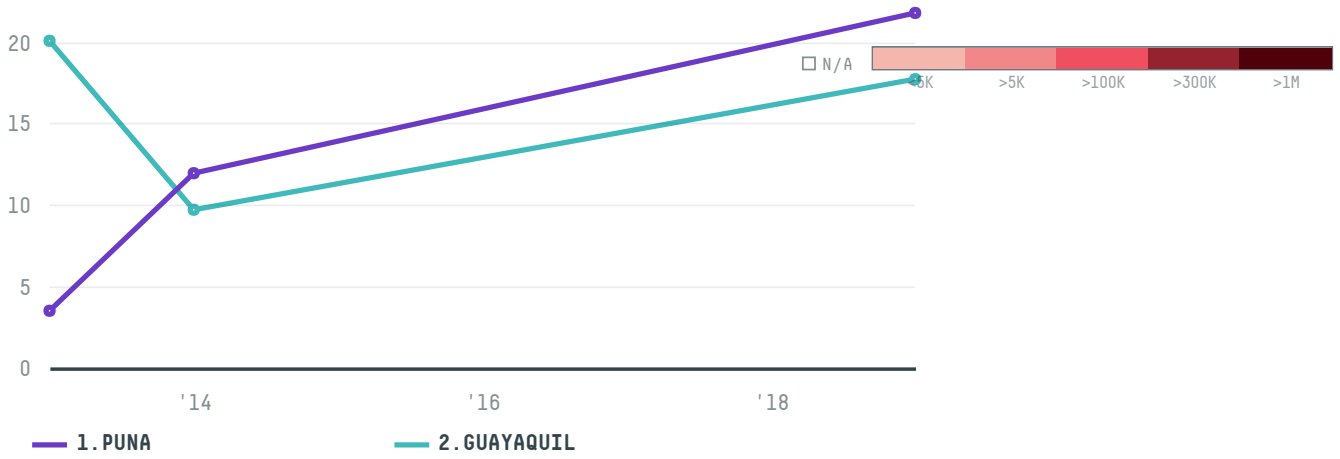

Trase is a partnership between

In collaboration with

and many other organizations and individuals.

Donors

[Terms of Use](#) · [Privacy policy](#) · [Cookie policy](#) · [Contact us](#)

This website uses cookies to provide you with an improved user experience. By continuing to browse this site, you consent to the use of cookies and similar technologies. Please visit our [privacy policy](#) for further details.

I AGREE