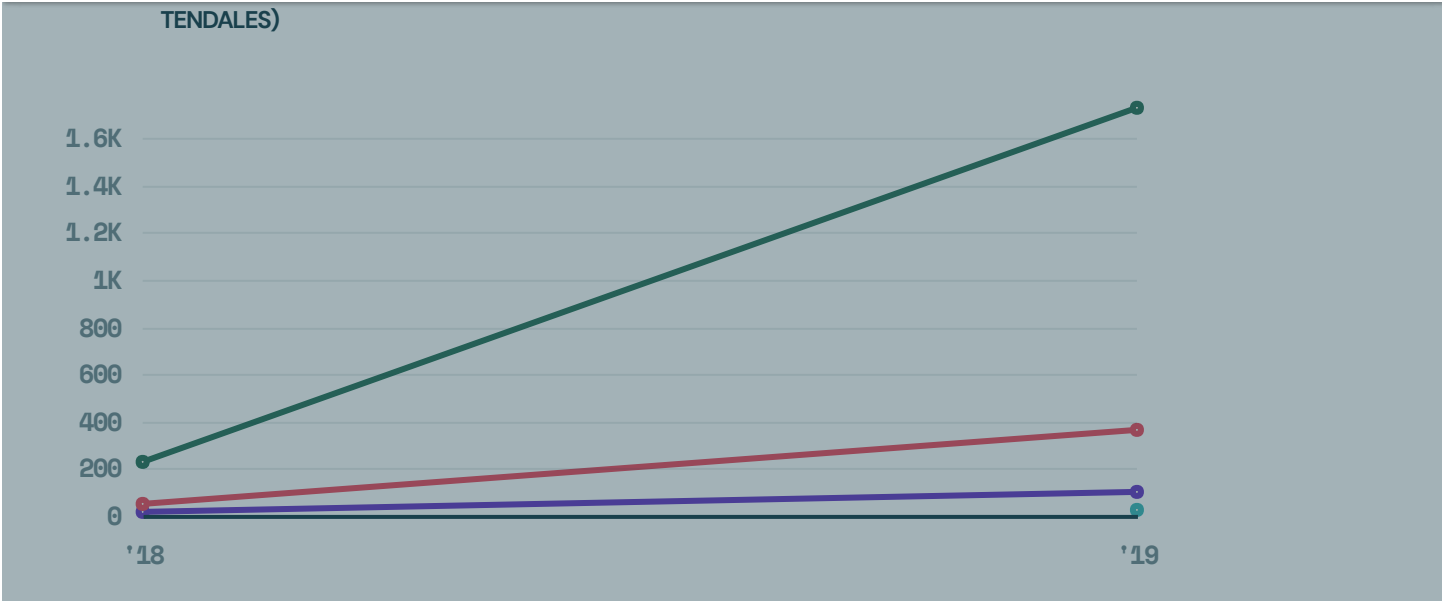

This website uses cookies to provide you with an improved user experience. By continuing to browse this site, you consent to the use of cookies and similar technologies. Please visit our [privacy policy](#) for further details.

I understand

Trase is a partnership between

In close collaboration with many others.

[Click for more information about our partners and funders..](#)

Home	Supply Chains	Finance	Insights
Resources	Data Tools	Explore	Yearbook
About	Profiles	Search	Collections
Contact us	Logistics Maps	Watchlists	Publications
	Downloads	Methodology	
		FAQs	

Sign up for our Newsletter