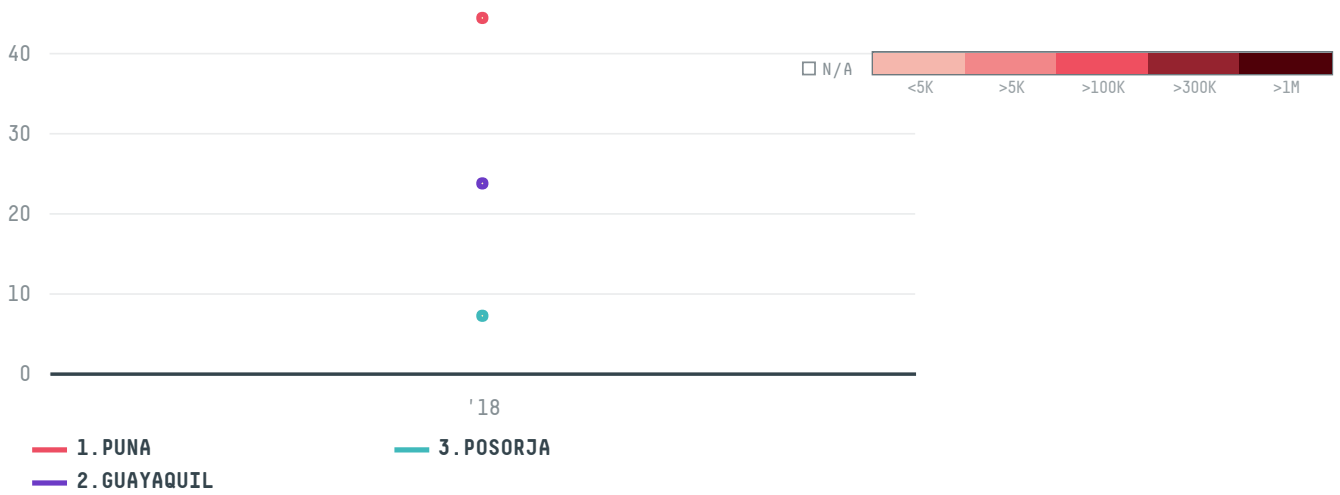

Trase is a partnership between

In collaboration with

and many other organizations and individuals.

Donors

[Terms of Use](#) · [Privacy policy](#) · [Cookie policy](#) · [Contact us](#)

This website uses cookies to provide you with an improved user experience. By continuing to browse this site, you consent to the use of cookies and similar technologies. Please visit our [privacy policy](#) for further details.

I AGREE