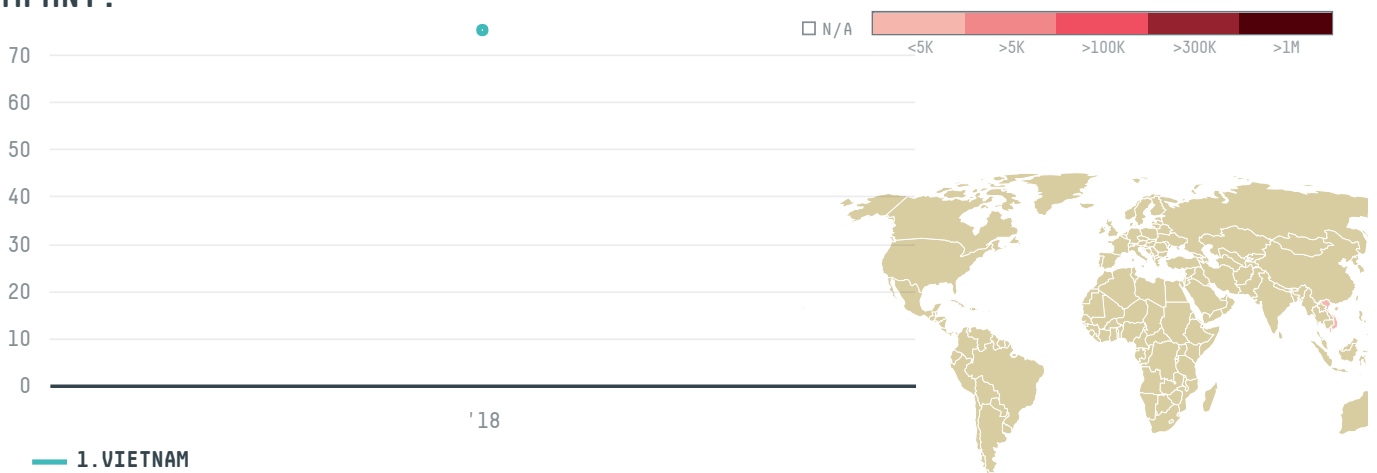

TOP DESTINATION COUNTRIES OF SHRIMP EXPORTED BY THANH DAT JOINT STOCK COMPANY:

This website uses cookies to provide you with an improved user experience. By continuing to browse this site, you consent to the use of cookies and similar technologies. Please visit our [privacy policy](#) for further details.

I AGREE