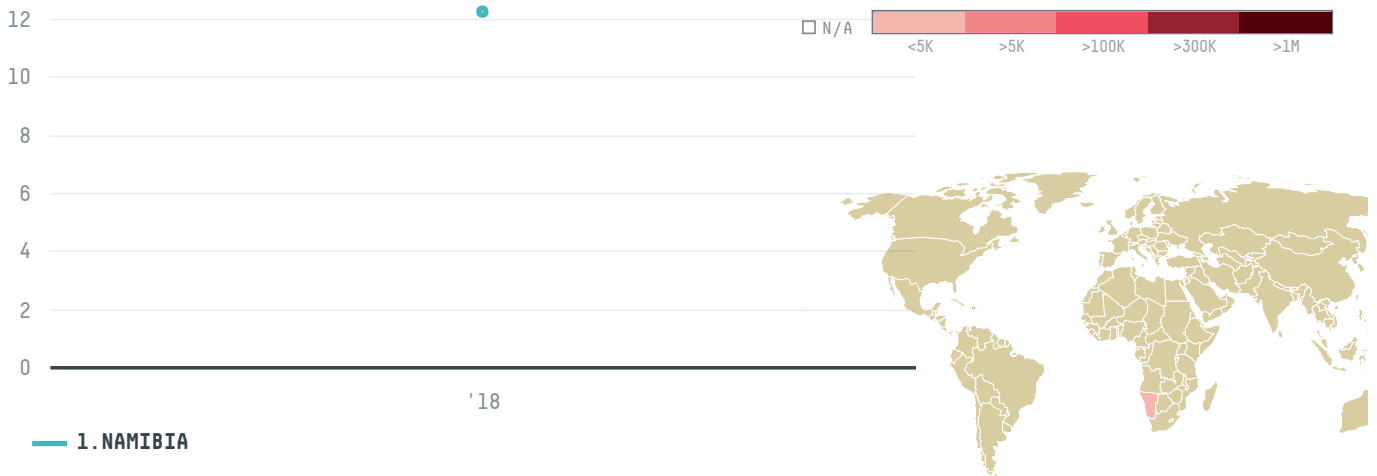

TOP DESTINATION COUNTRIES OF SHRIMP EXPORTED BY PENGUIN FISHING CC:

This website uses cookies to provide you with an improved user experience. By continuing to browse this site, you consent to the use of cookies and similar technologies. Please visit our [privacy policy](#) for further details.

I AGREE