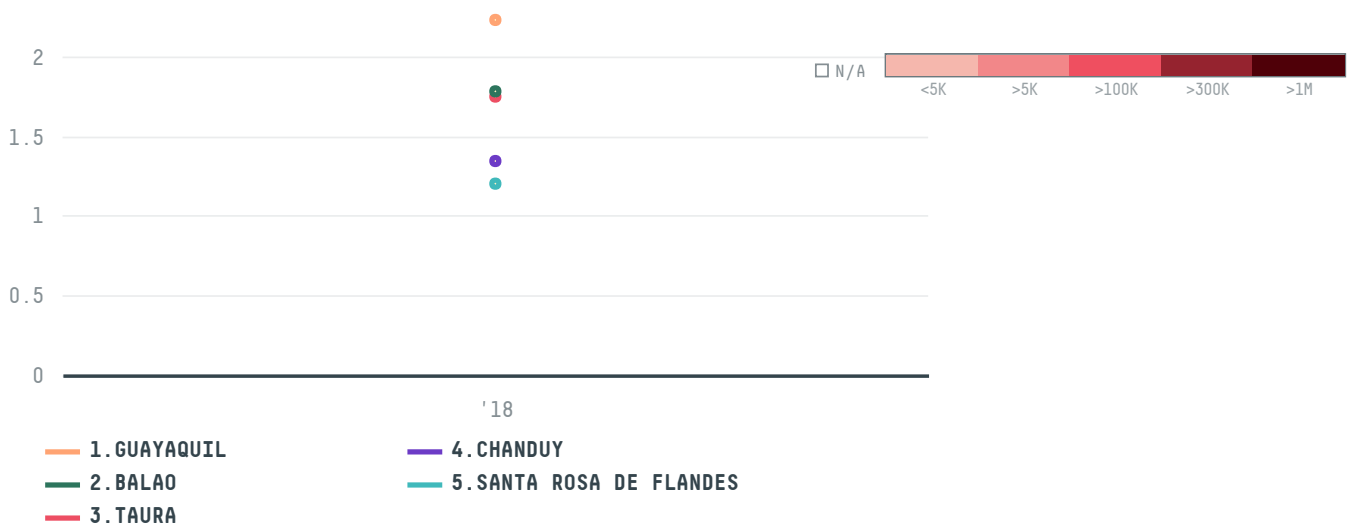

Trase is a partnership between

In collaboration with

and many other organizations and individuals.

Donors

[Terms of Use](#) · [Privacy policy](#) · [Cookie policy](#) · [Contact us](#)

This website uses cookies to provide you with an improved user experience. By continuing to browse this site, you consent to the use of cookies and similar technologies. Please visit our [privacy policy](#) for further details.

I AGREE